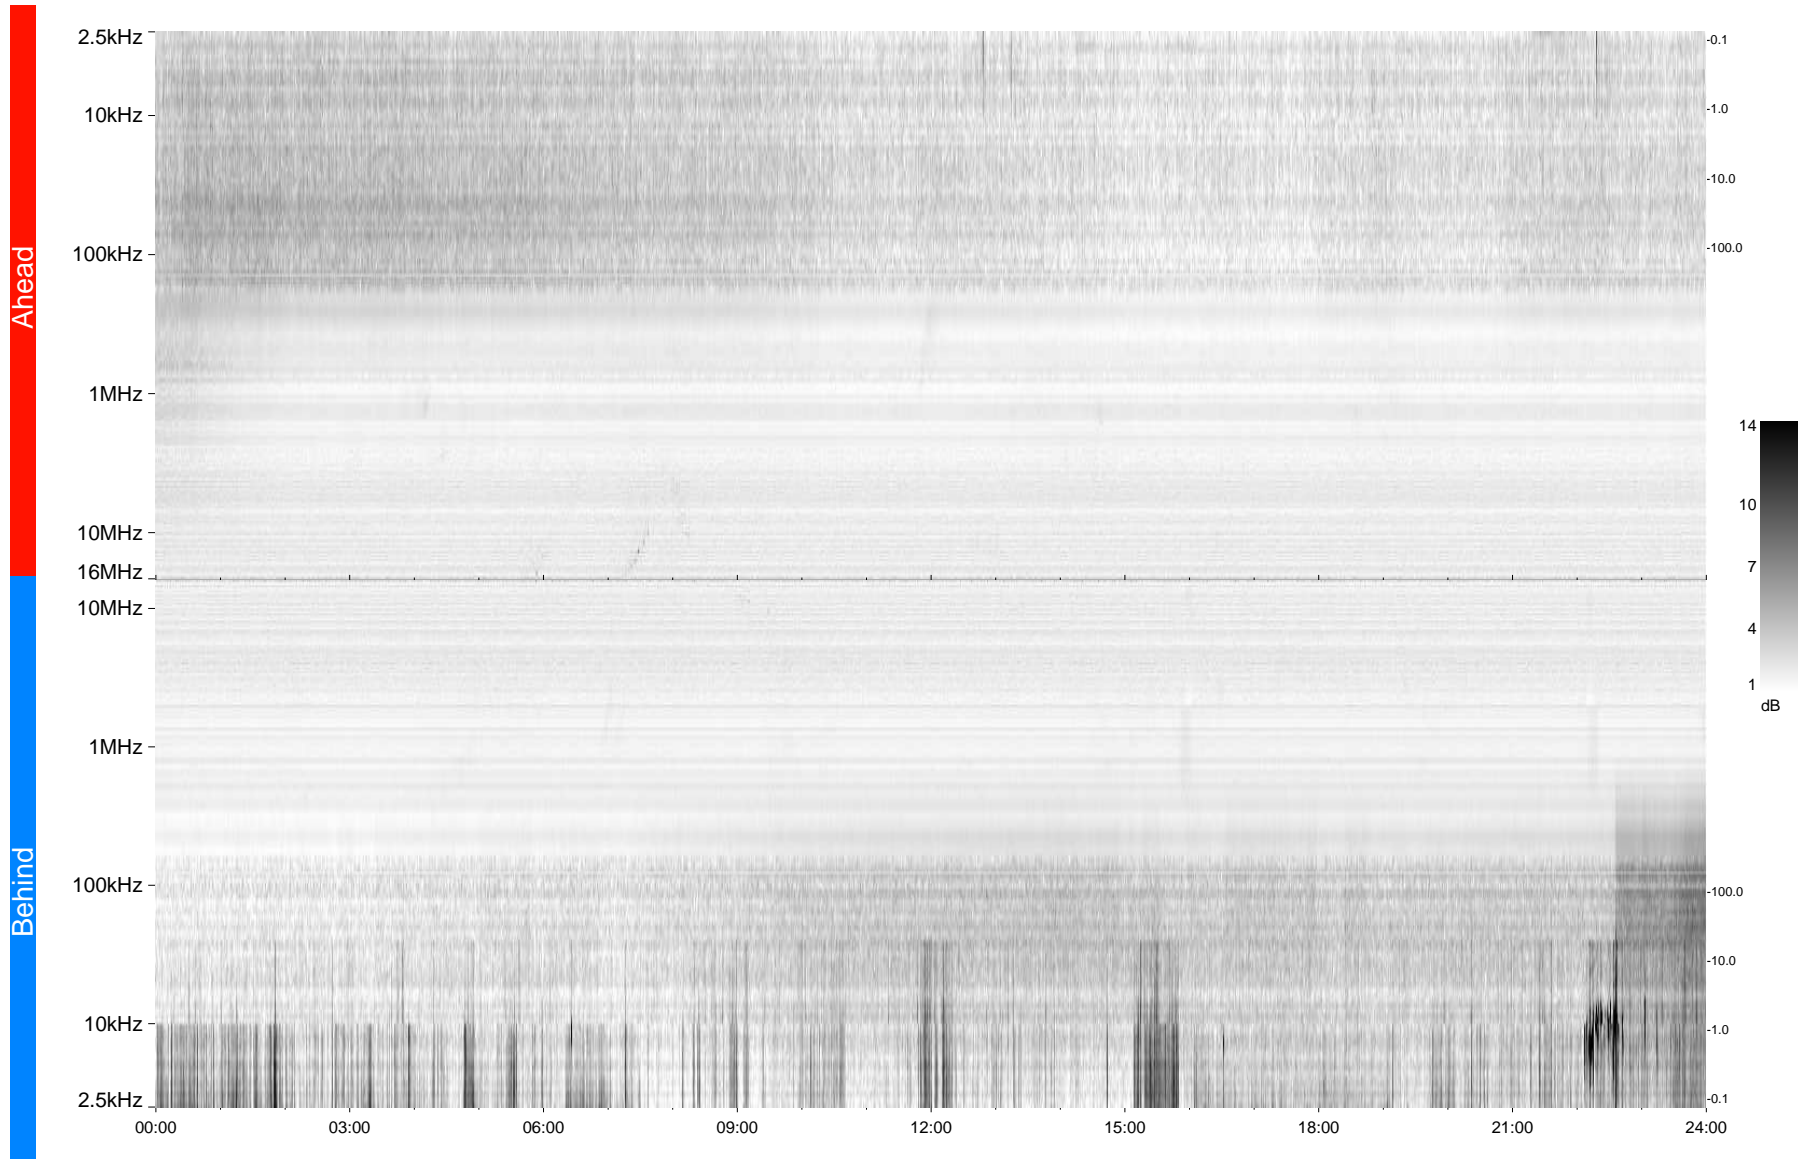

STEREO/WAVES Daily Summary - 05-Aug-2009 (DOY 217)

Ahead source file = swaves_ahead_2009_217_1_04.fin
Ahead PSE Angle = xxx.x

Behind PSE Angle = xxx.x
Behind source file = swaves_behind_2009_217_1_04.fin

Time (UTC)