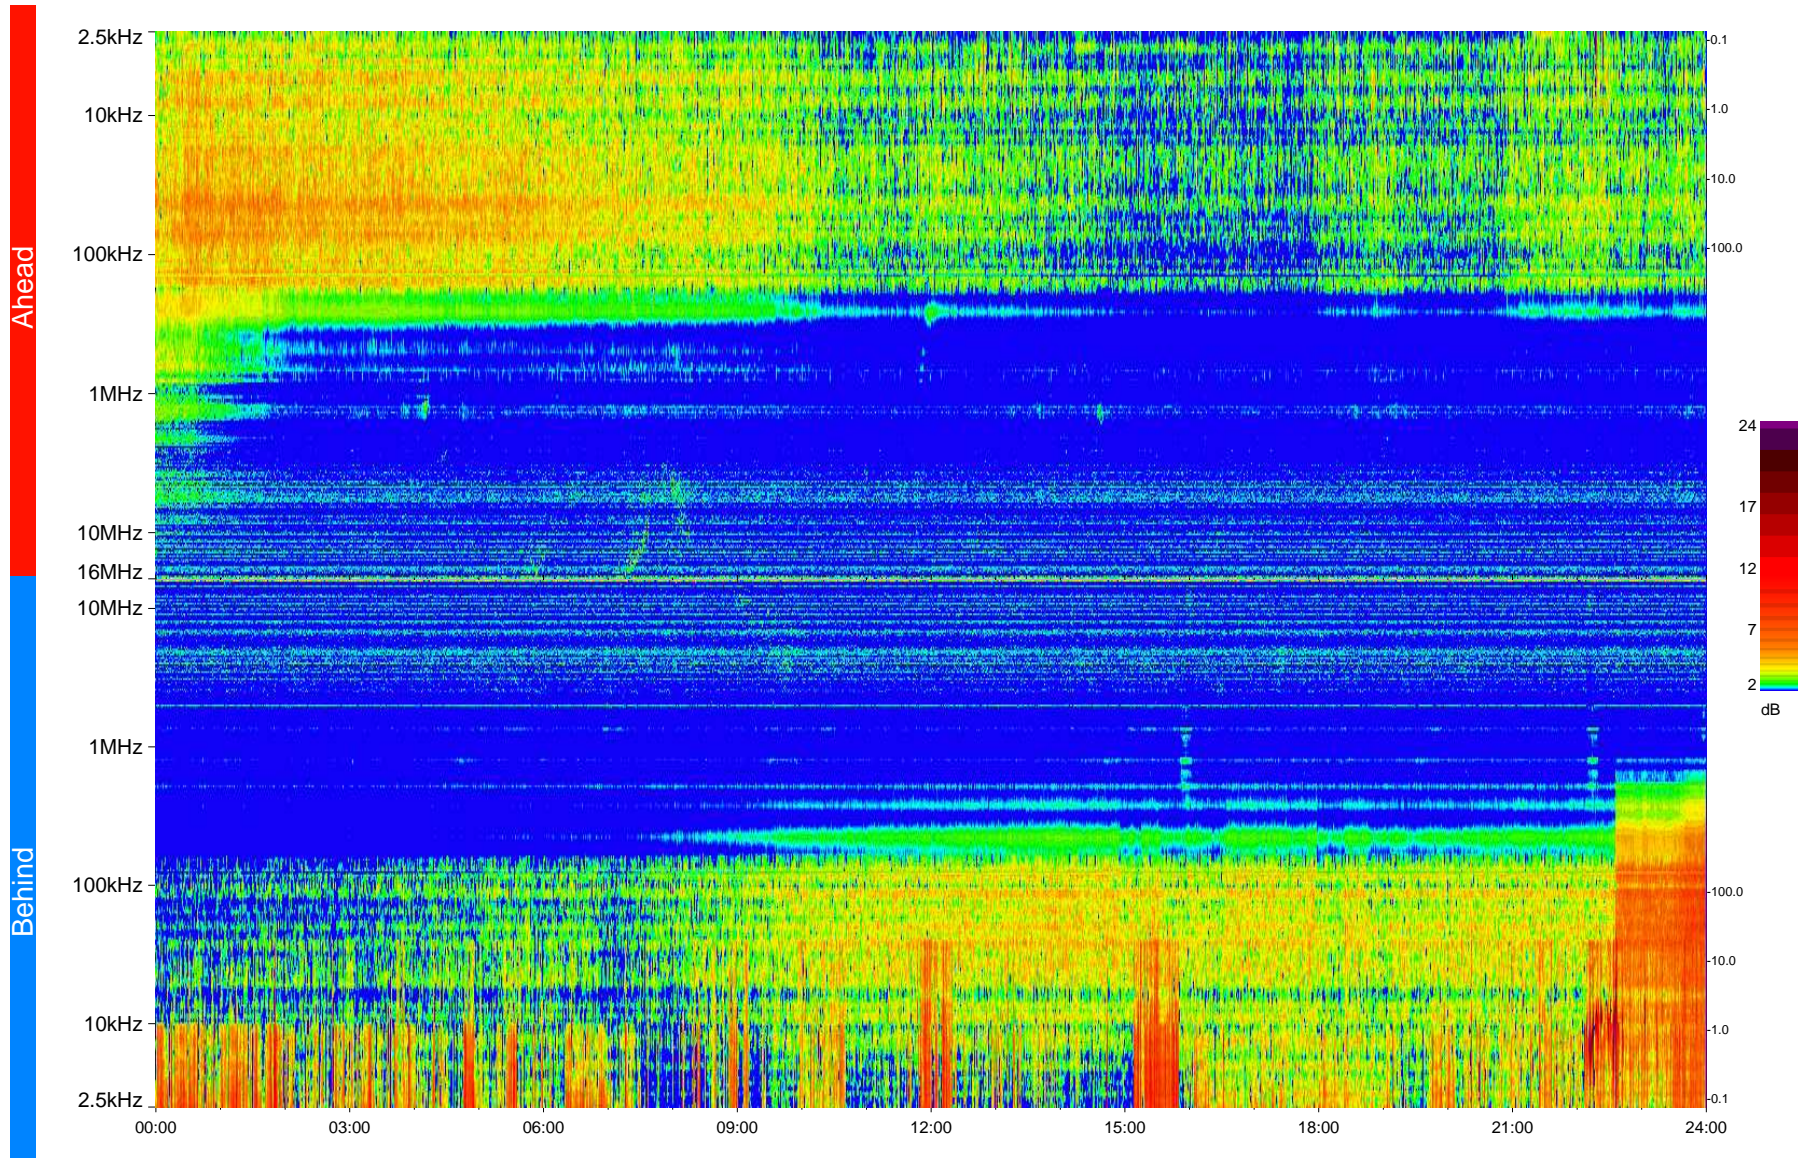

STEREO/WAVES Daily Summary - 05-Aug-2009 (DOY 217)

Ahead source file = swaves_ahead_2009_217_1_04.fin
Ahead PSE Angle = xxx.x

Behind PSE Angle = xxx.x
Behind source file = swaves_behind_2009_217_1_04.fin

Time (UTC)