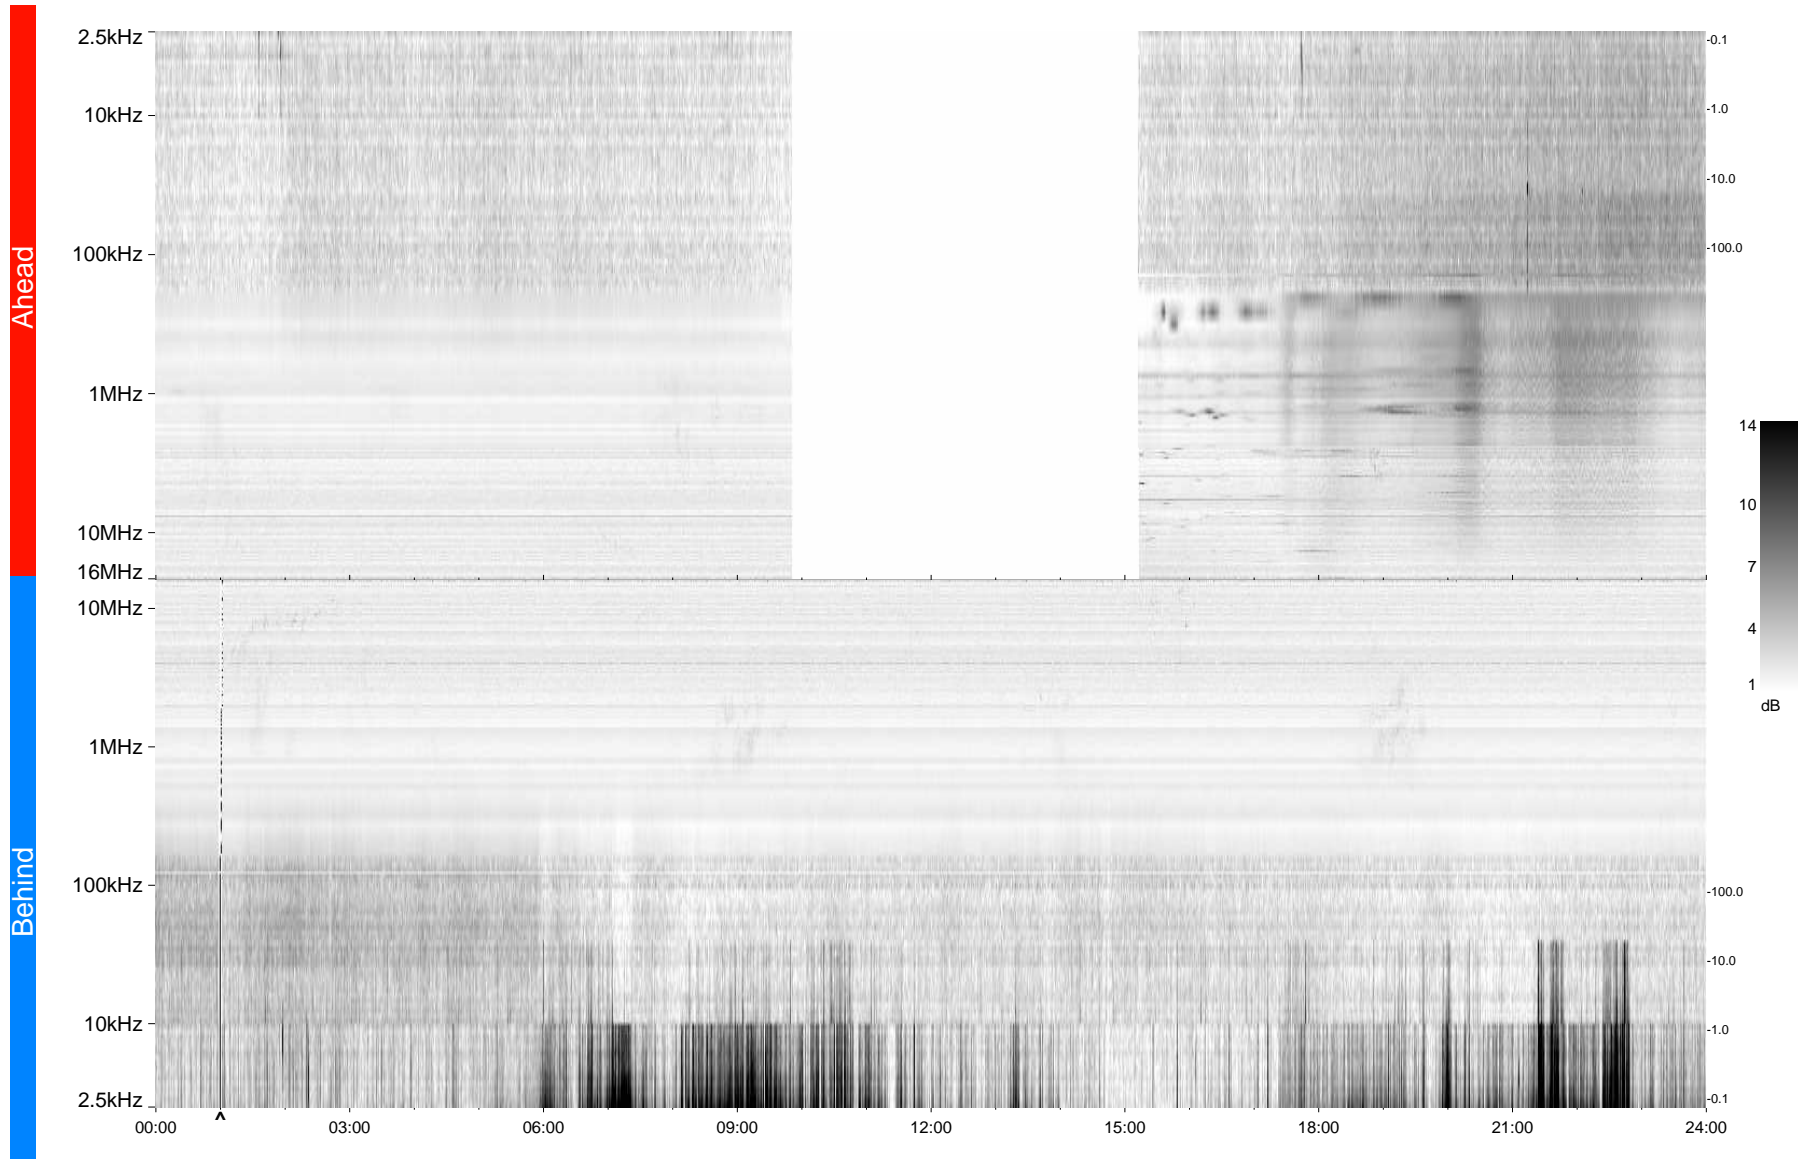

STEREO/WAVES Daily Summary - 04-Aug-2009 (DOY 216)

Ahead source file = swaves_ahead_2009_216_1_04.fin
Ahead PSE Angle = xxx.x

Behind PSE Angle = xxx.x
Behind source file = swaves_behind_2009_216_1_04.fin

Time (UTC)