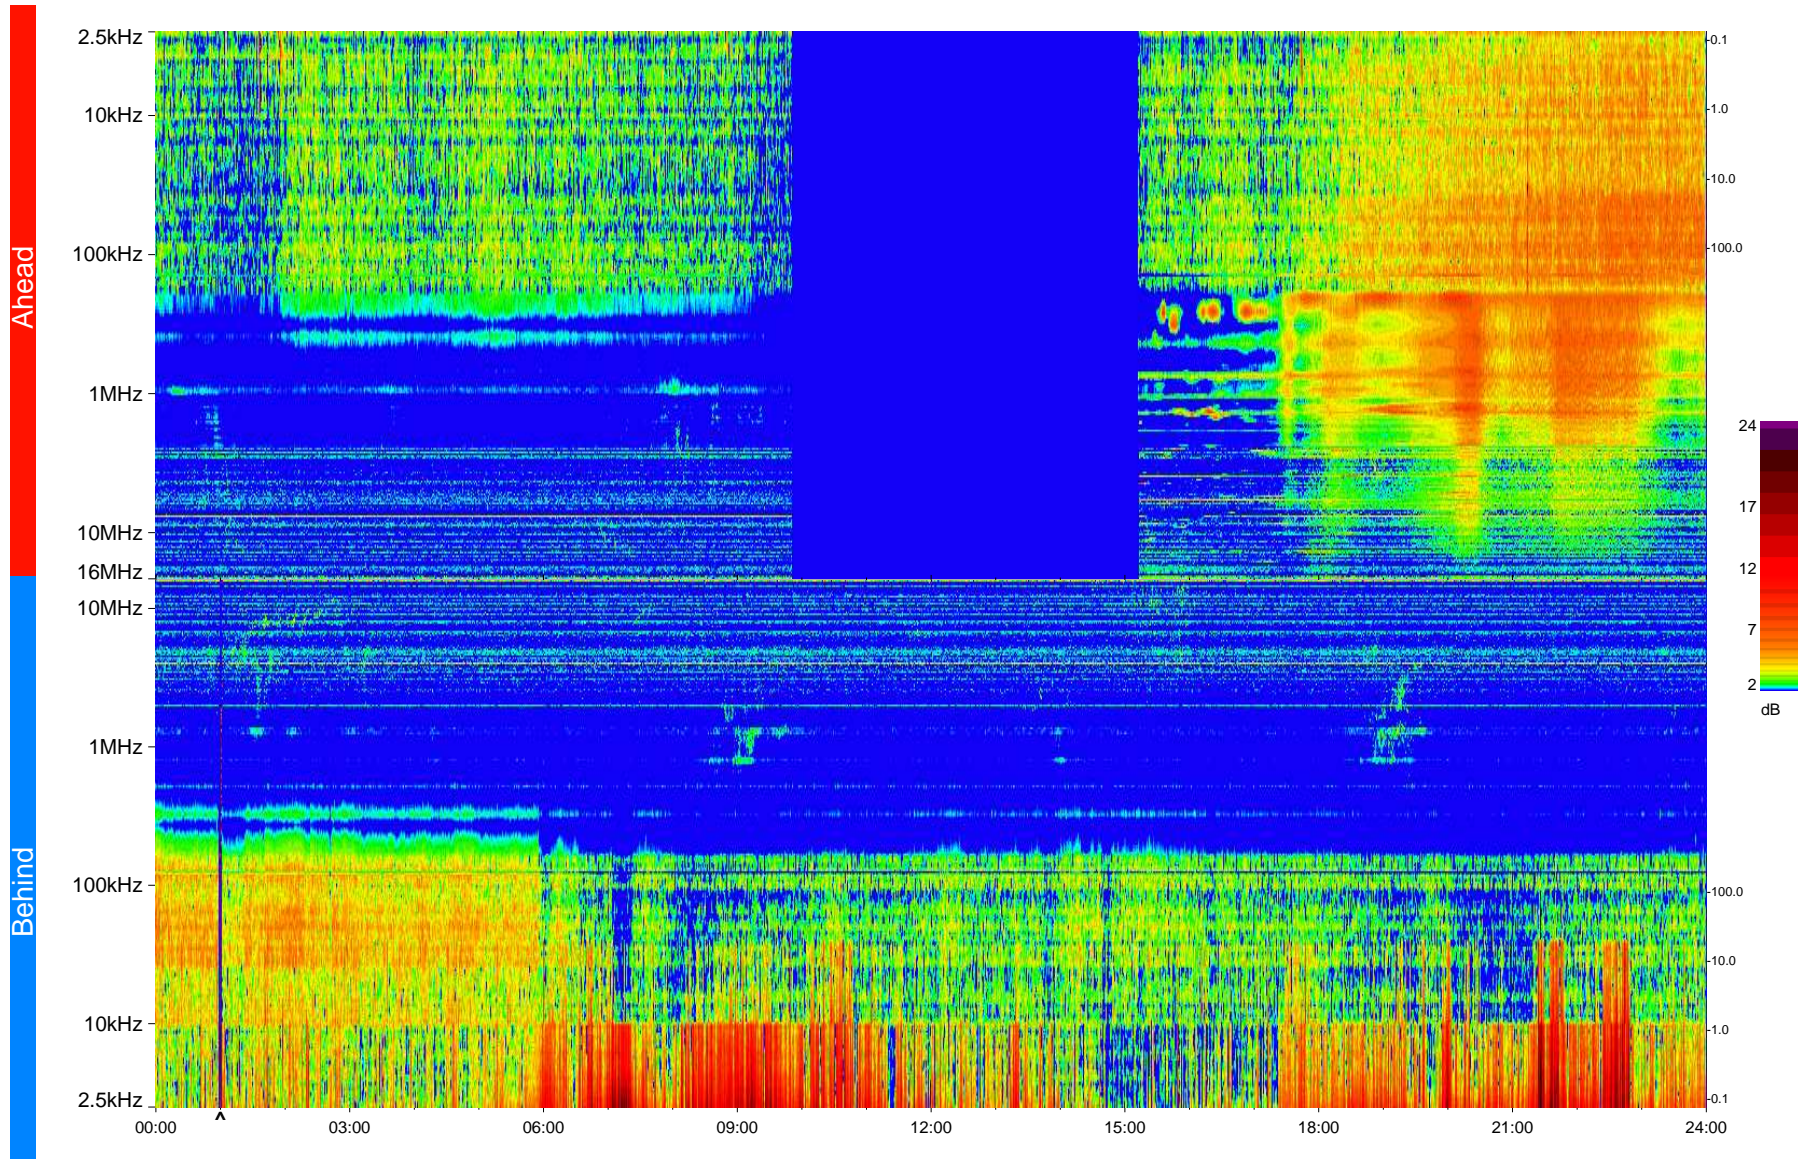

STEREO/WAVES Daily Summary - 04-Aug-2009 (DOY 216)

Ahead source file = swaves_ahead_2009_216_1_04.fin
Ahead PSE Angle = xxx.x

Behind PSE Angle = xxx.x
Behind source file = swaves_behind_2009_216_1_04.fin

Time (UTC)