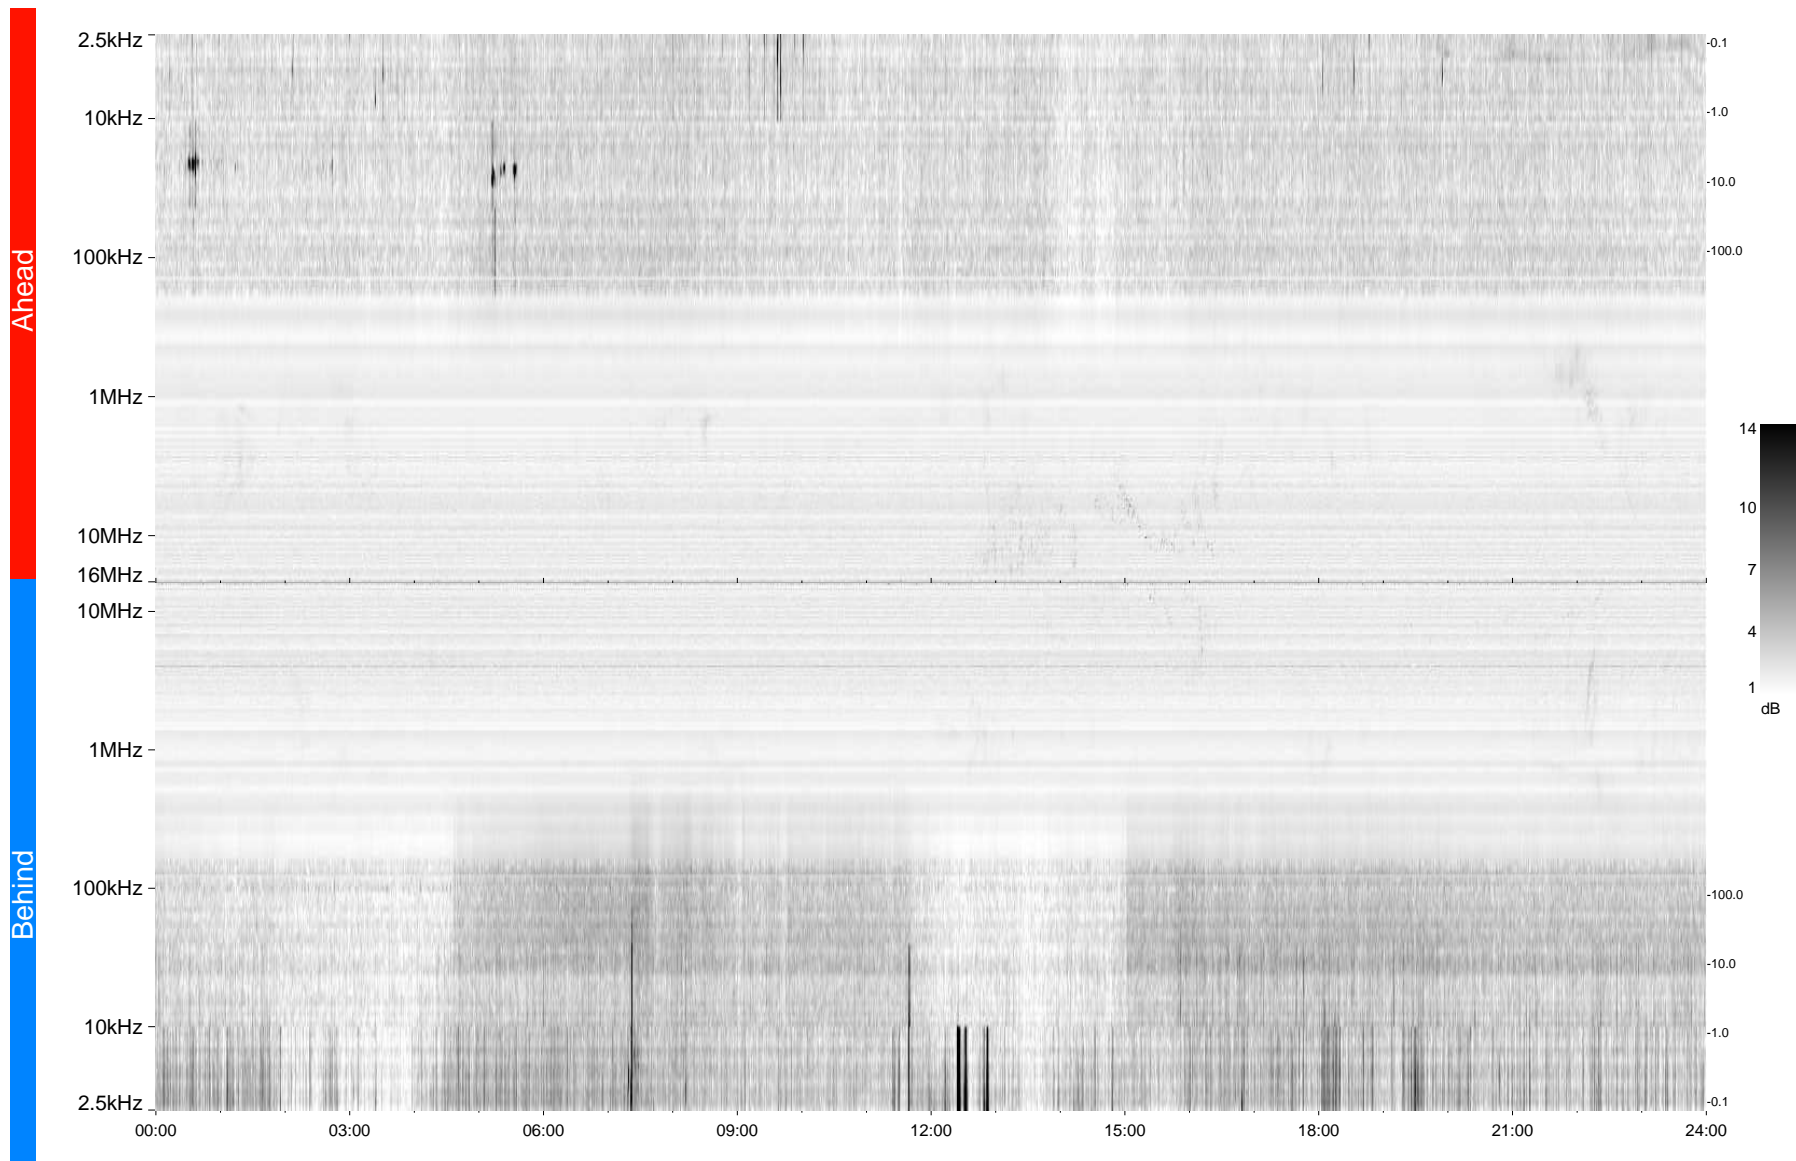

STEREO/WAVES Daily Summary - 03-Aug-2009 (DOY 215)

Ahead source file = swaves_ahead_2009_215_1_04.fin
Ahead PSE Angle = xxx.x

Behind PSE Angle = xxx.x
Behind source file = swaves_behind_2009_215_1_04.fin

Time (UTC)