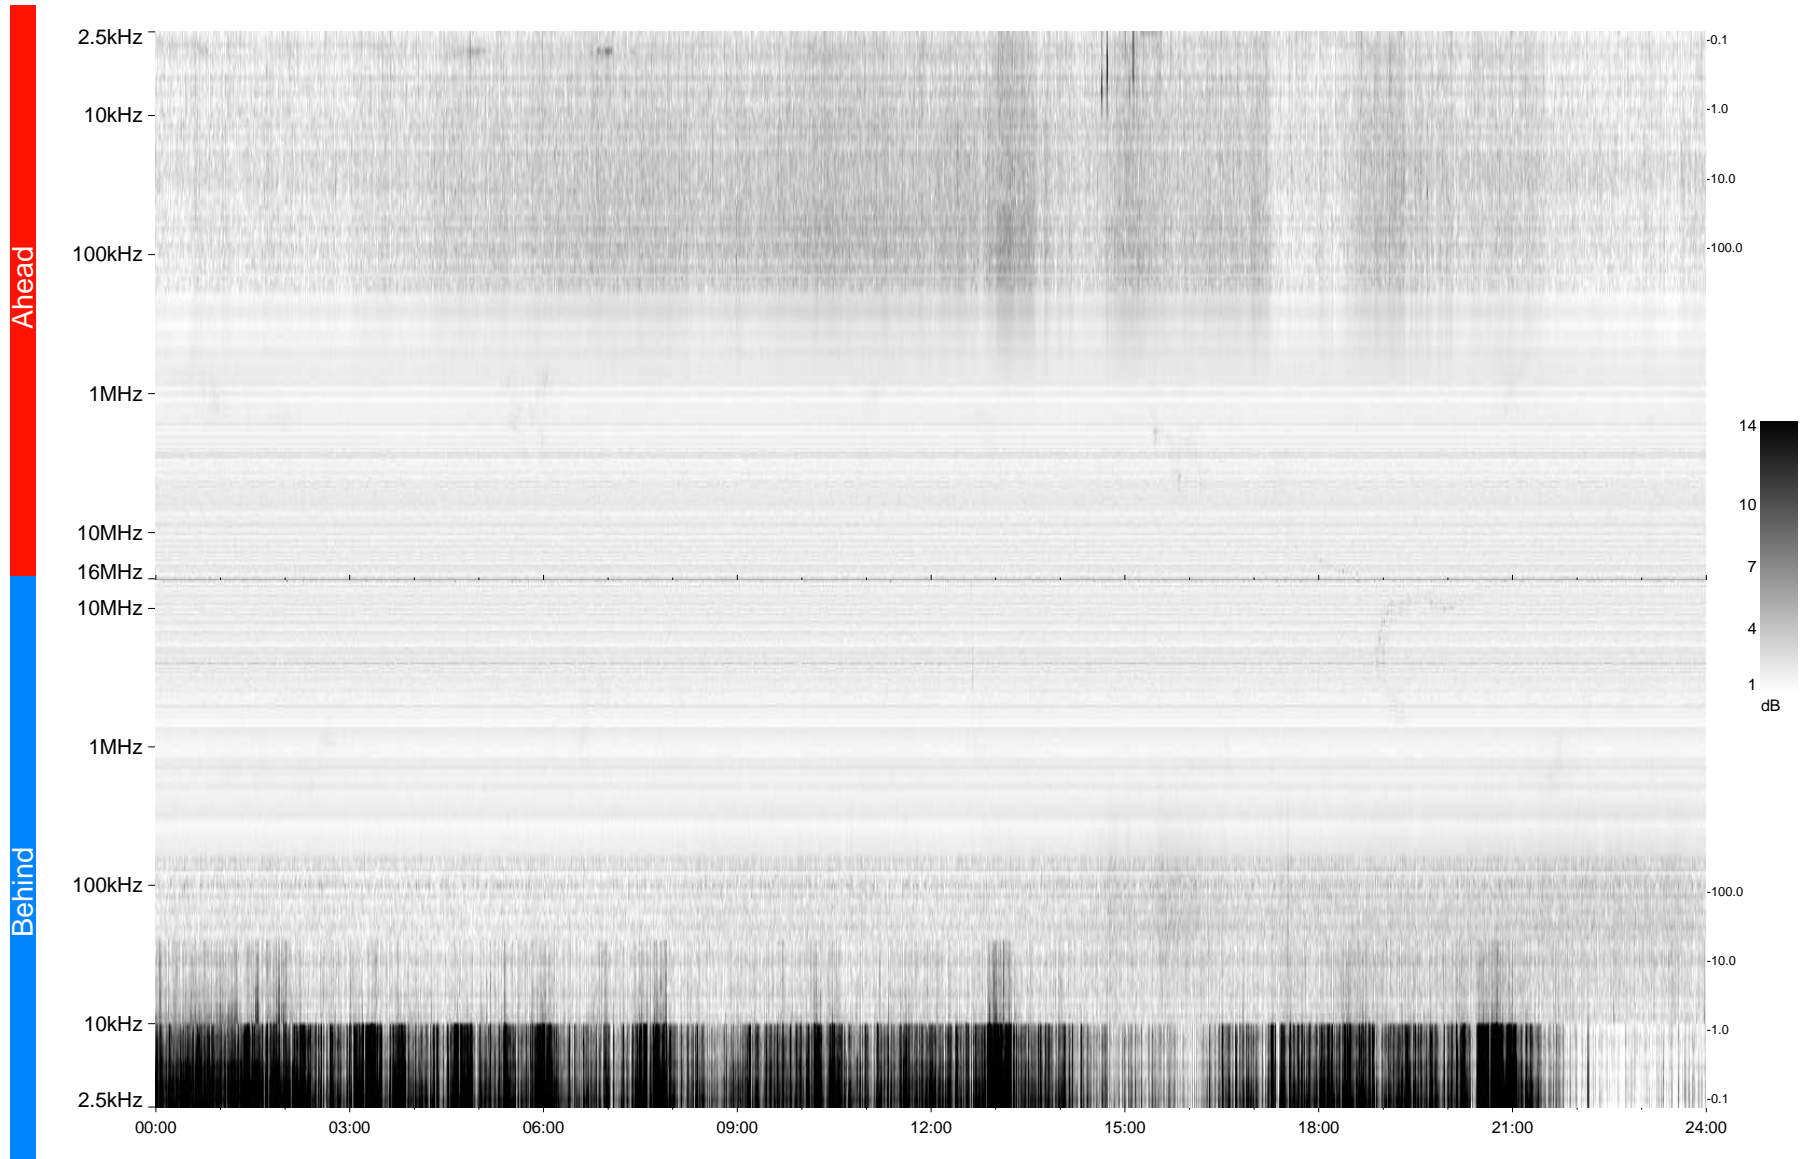

# STEREO/WAVES Daily Summary - 26-Jul-2009 (DOY 207)

Ahead source file = swaves\_ahead\_2009\_207\_1\_04.fin  
Ahead PSE Angle = xxx.x

Behind PSE Angle = xxx.x  
Behind source file = swaves\_behind\_2009\_207\_1\_04.fin

Time (UTC)