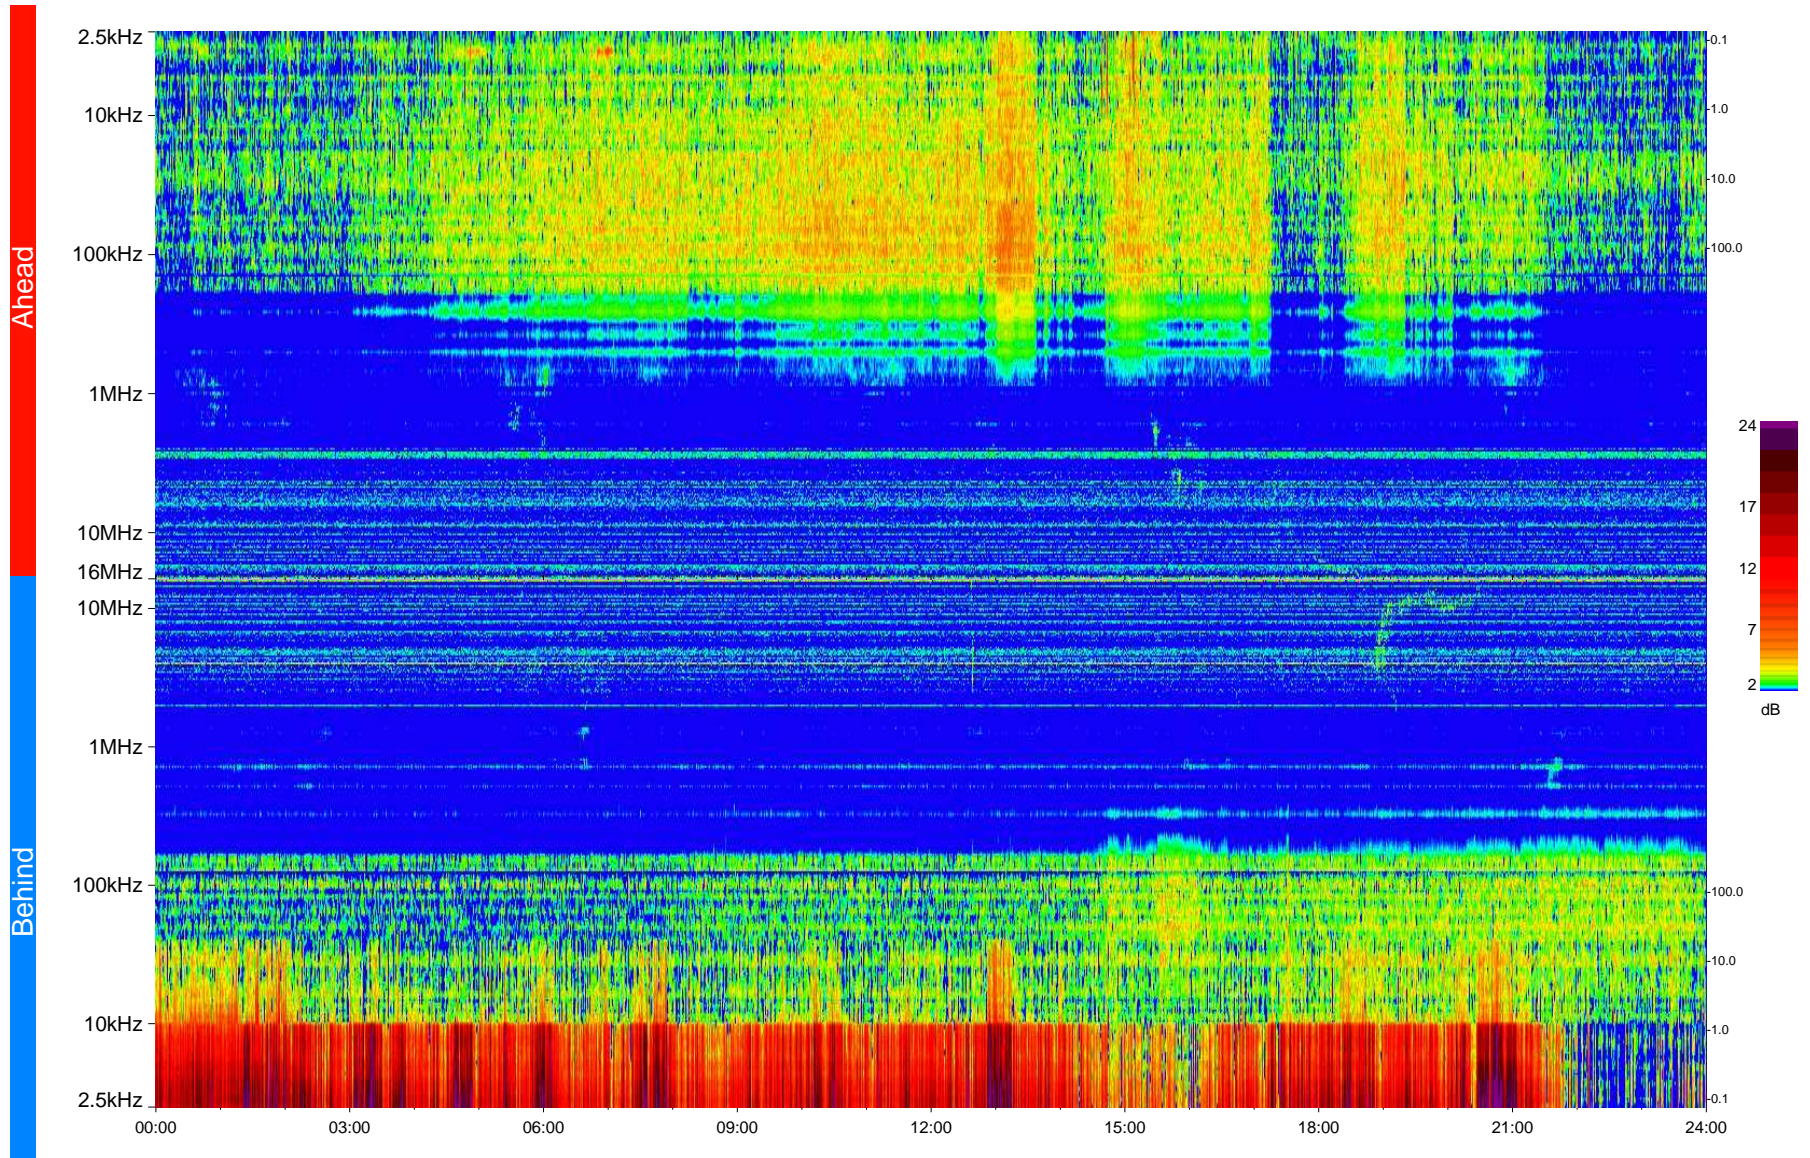

STEREO/WAVES Daily Summary - 26-Jul-2009 (DOY 207)

Ahead source file = swaves_ahead_2009_207_1_04.fin
Ahead PSE Angle = xxx.x

Behind PSE Angle = xxx.x
Behind source file = swaves_behind_2009_207_1_04.fin

Time (UTC)