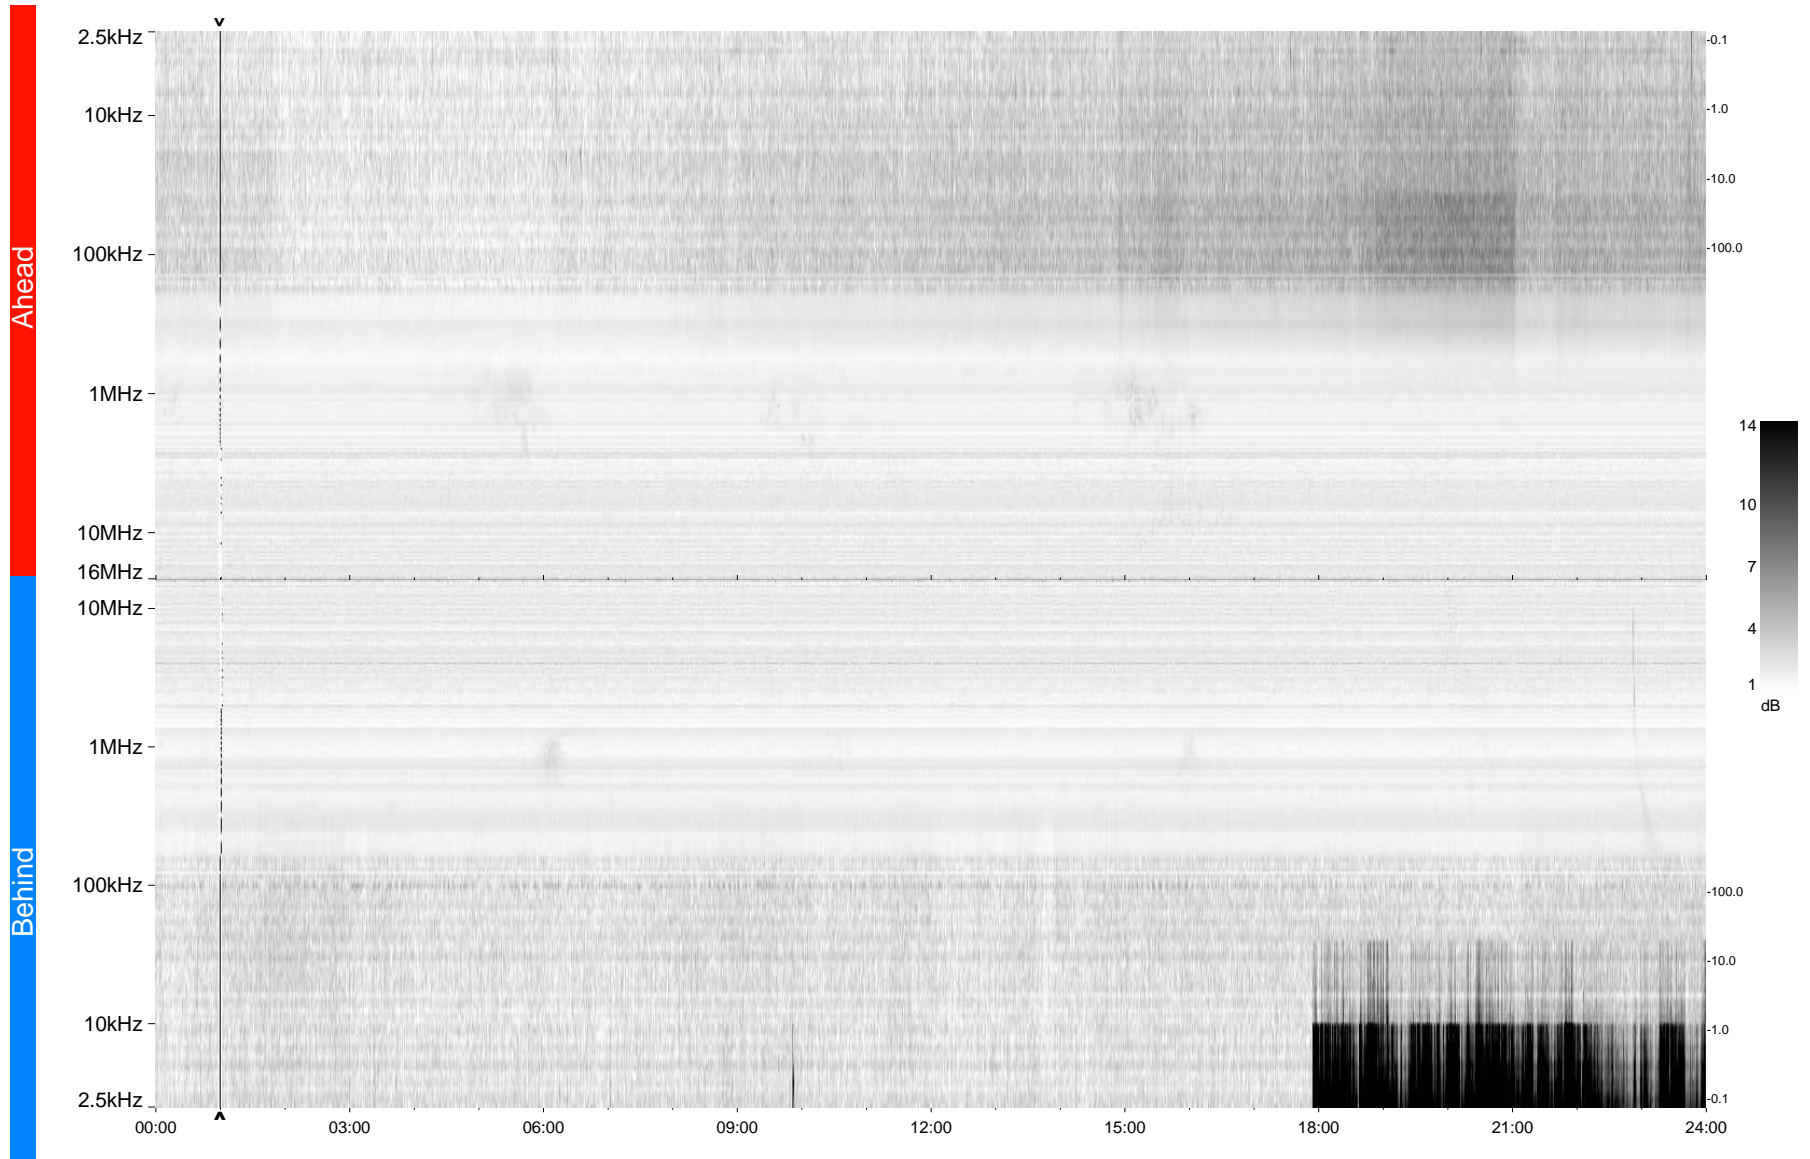

STEREO/WAVES Daily Summary - 25-Jul-2009 (DOY 206)

Ahead source file = swaves_ahead_2009_206_1_04.fin
Ahead PSE Angle = xxx.x

Behind PSE Angle = xxx.x
Behind source file = swaves_behind_2009_206_1_04.fin

Time (UTC)