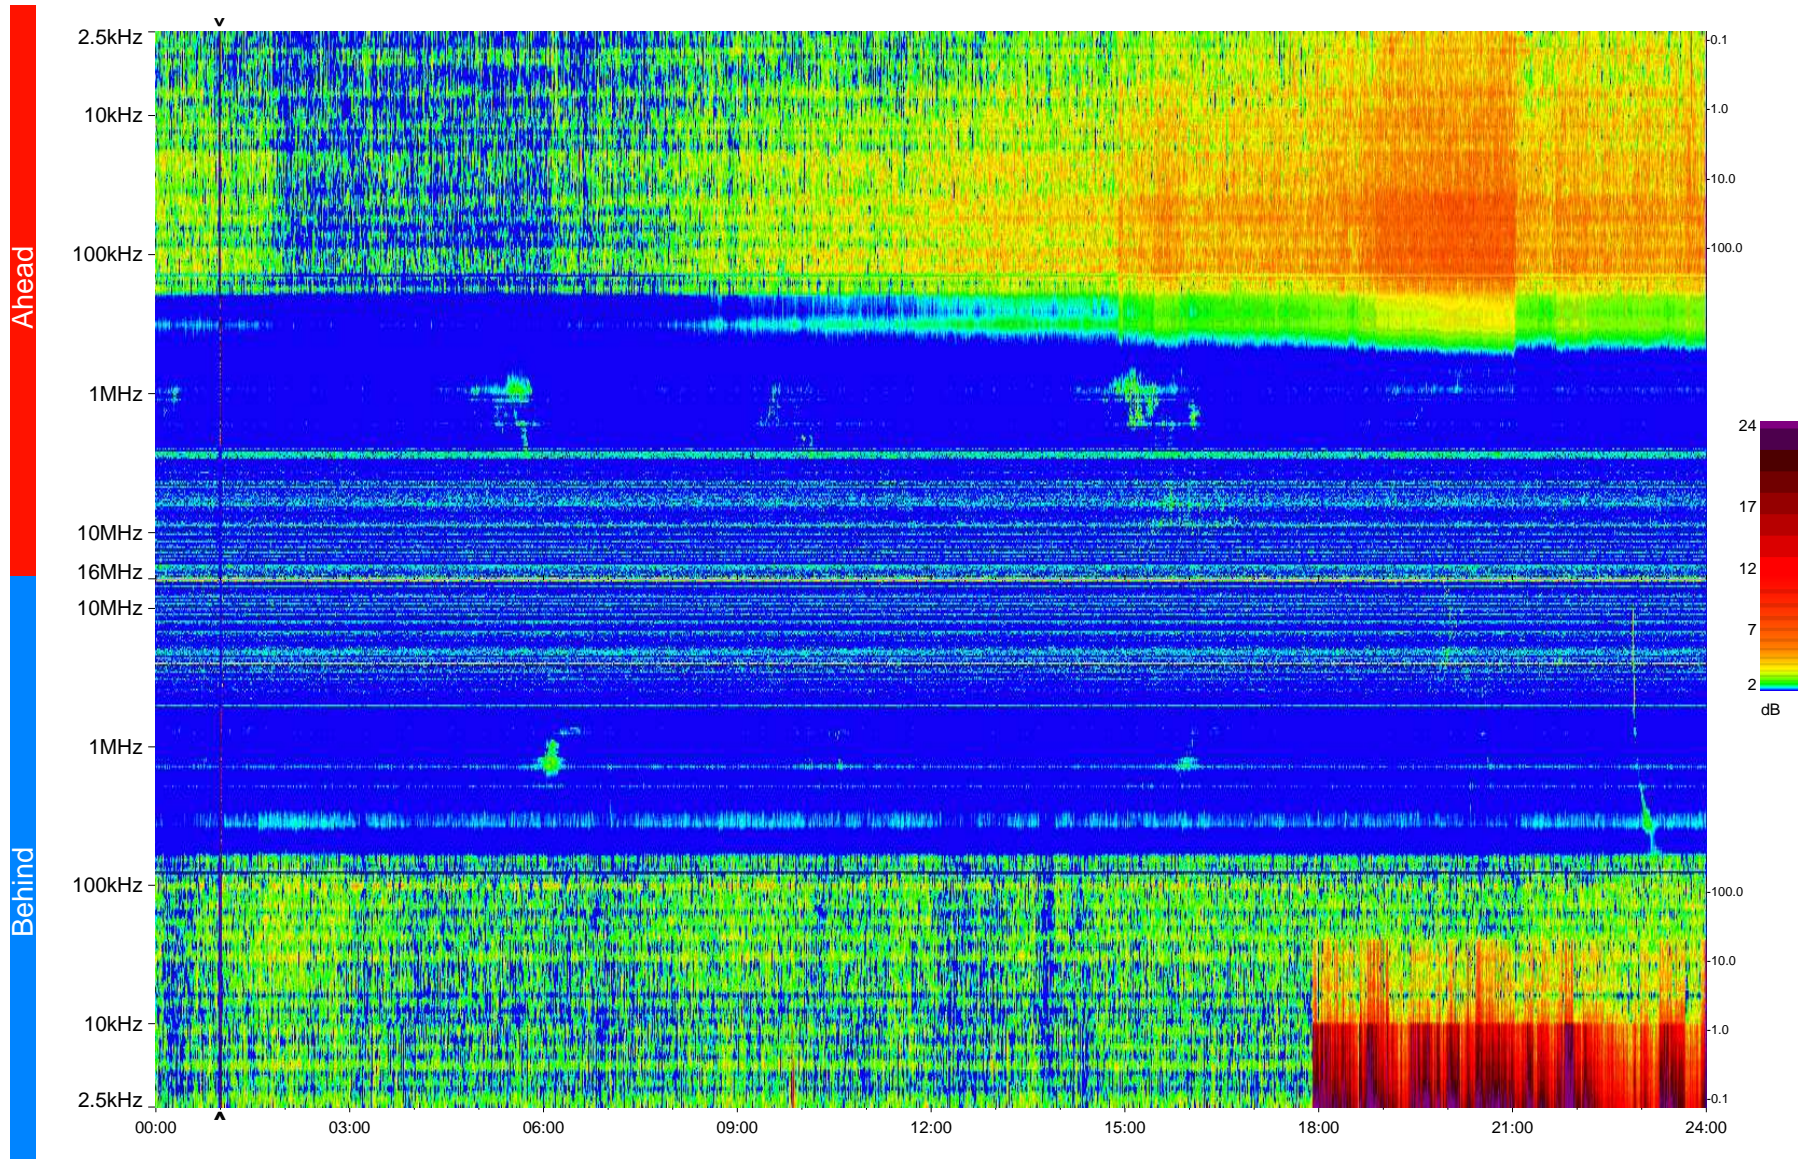

# STEREO/WAVES Daily Summary - 25-Jul-2009 (DOY 206)

Ahead source file = swaves\_ahead\_2009\_206\_1\_04.fin  
Ahead PSE Angle = xxx.x

Behind PSE Angle = xxx.x  
Behind source file = swaves\_behind\_2009\_206\_1\_04.fin

Time (UTC)