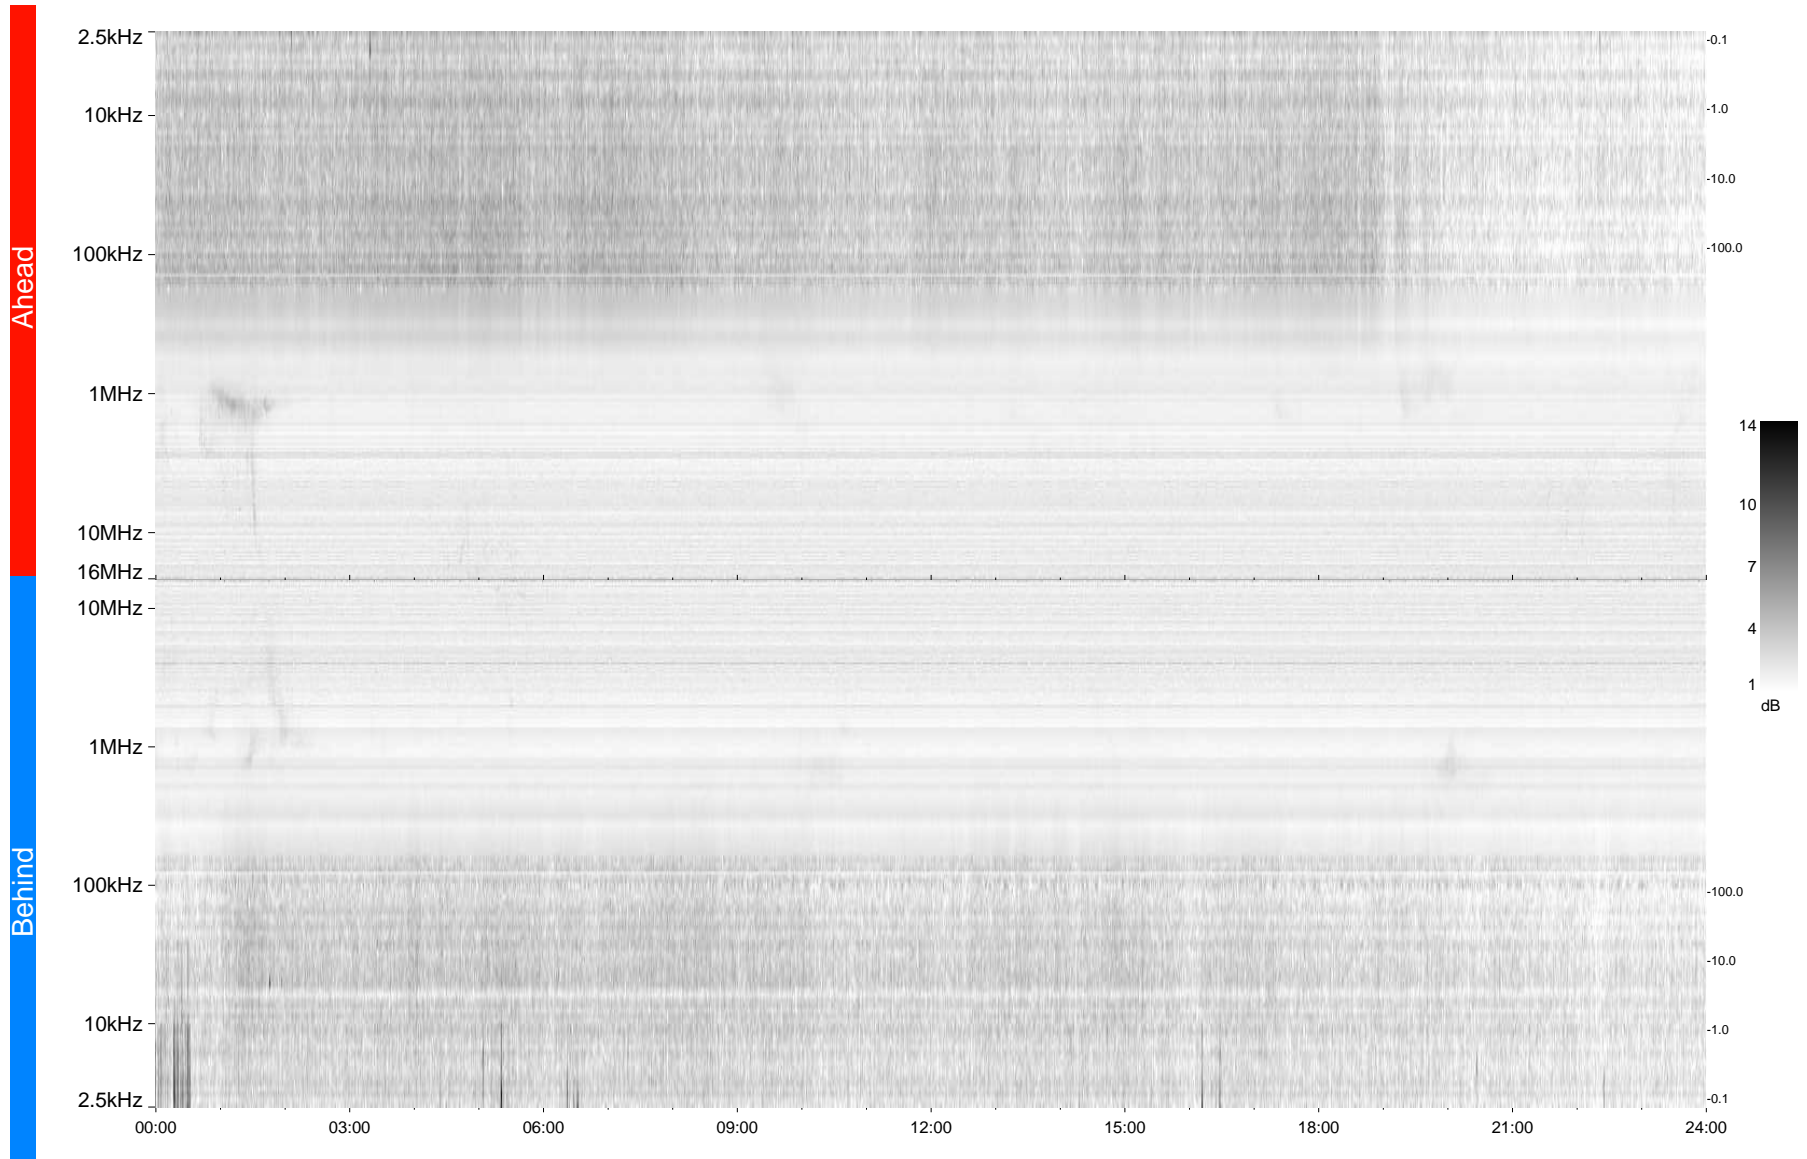

STEREO/WAVES Daily Summary - 24-Jul-2009 (DOY 205)

Ahead source file = swaves_ahead_2009_205_1_04.fin
Ahead PSE Angle = xxx.x

Behind PSE Angle = xxx.x
Behind source file = swaves_behind_2009_205_1_04.fin

Time (UTC)