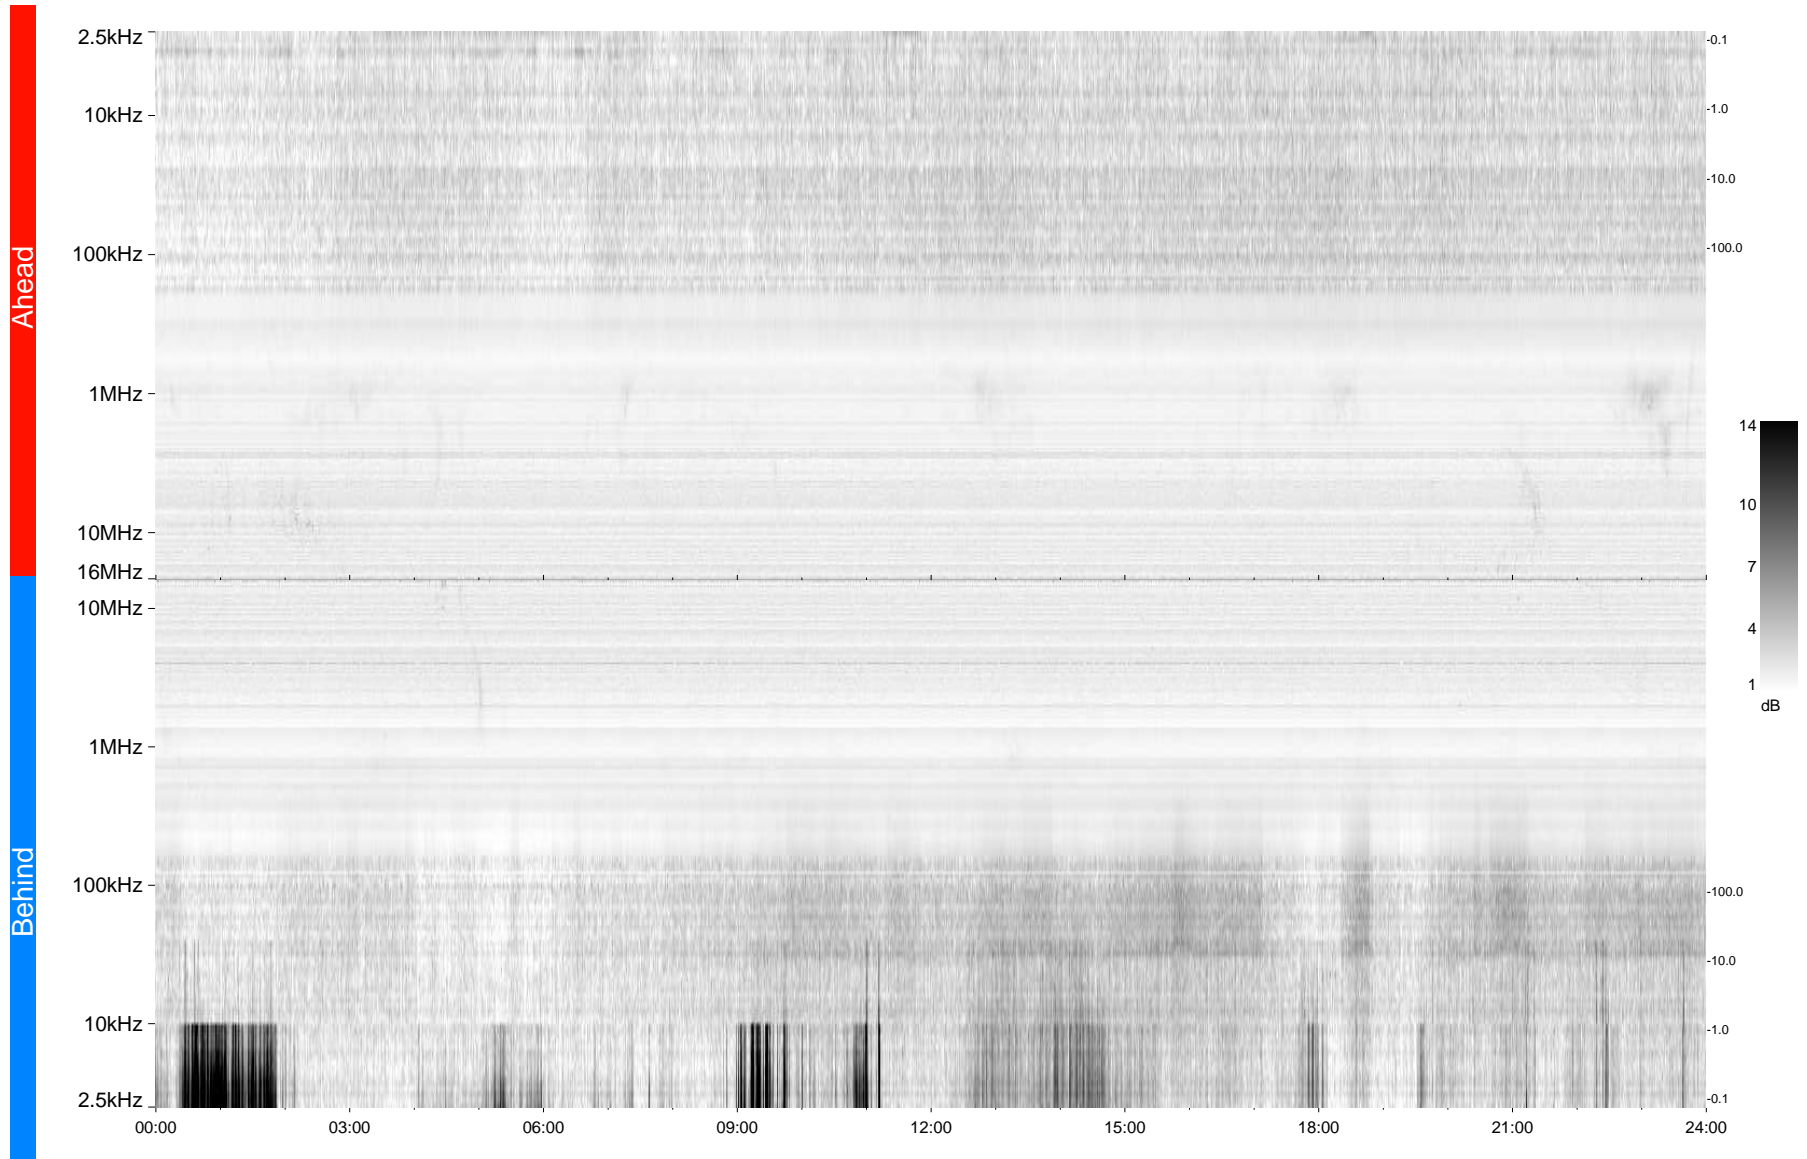

# STEREO/WAVES Daily Summary - 16-Jul-2009 (DOY 197)

Ahead source file = swaves\_ahead\_2009\_197\_1\_04.fin  
Ahead PSE Angle = xxx.x

Behind PSE Angle = xxx.x  
Behind source file = swaves\_behind\_2009\_197\_1\_04.fin

Time (UTC)