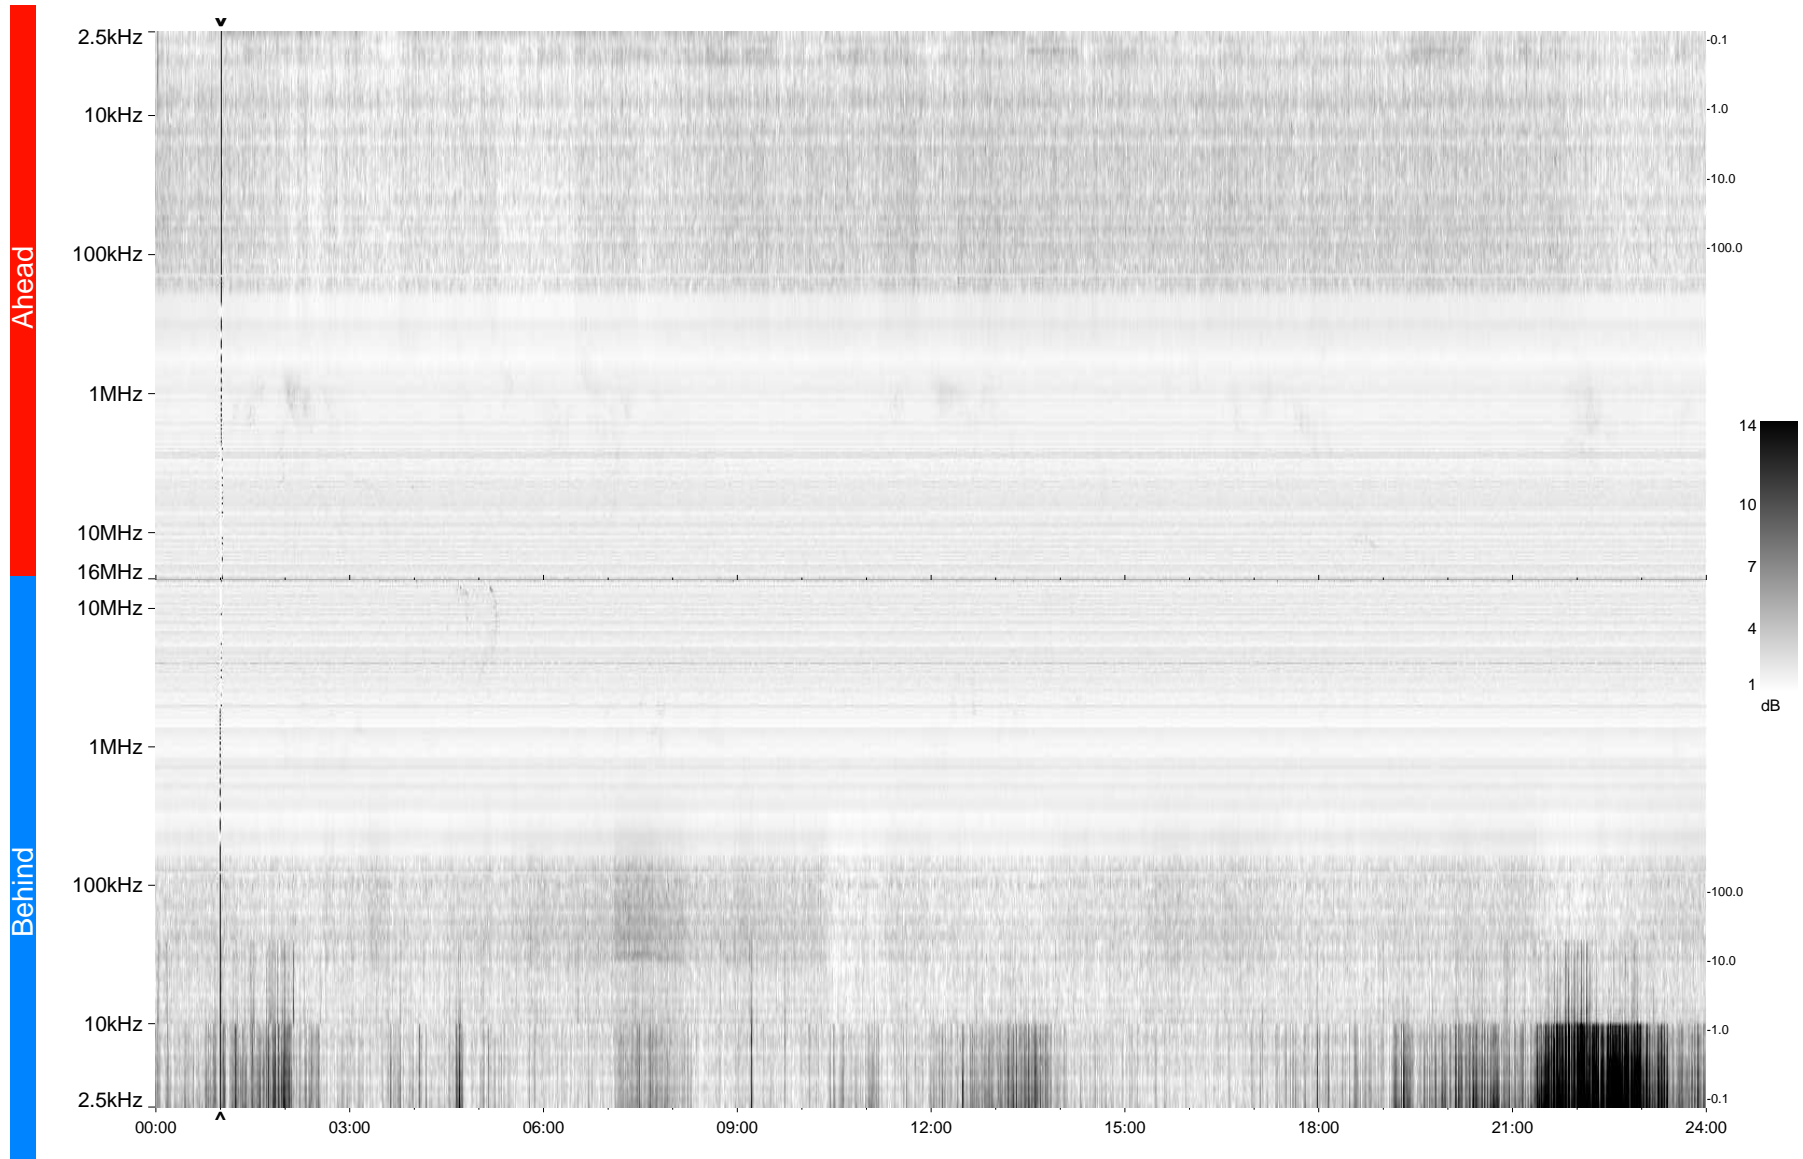

# STEREO/WAVES Daily Summary - 15-Jul-2009 (DOY 196)

Ahead source file = swaves\_ahead\_2009\_196\_1\_04.fin  
Ahead PSE Angle = xxx.x

Behind PSE Angle = xxx.x  
Behind source file = swaves\_behind\_2009\_196\_1\_04.fin

Time (UTC)