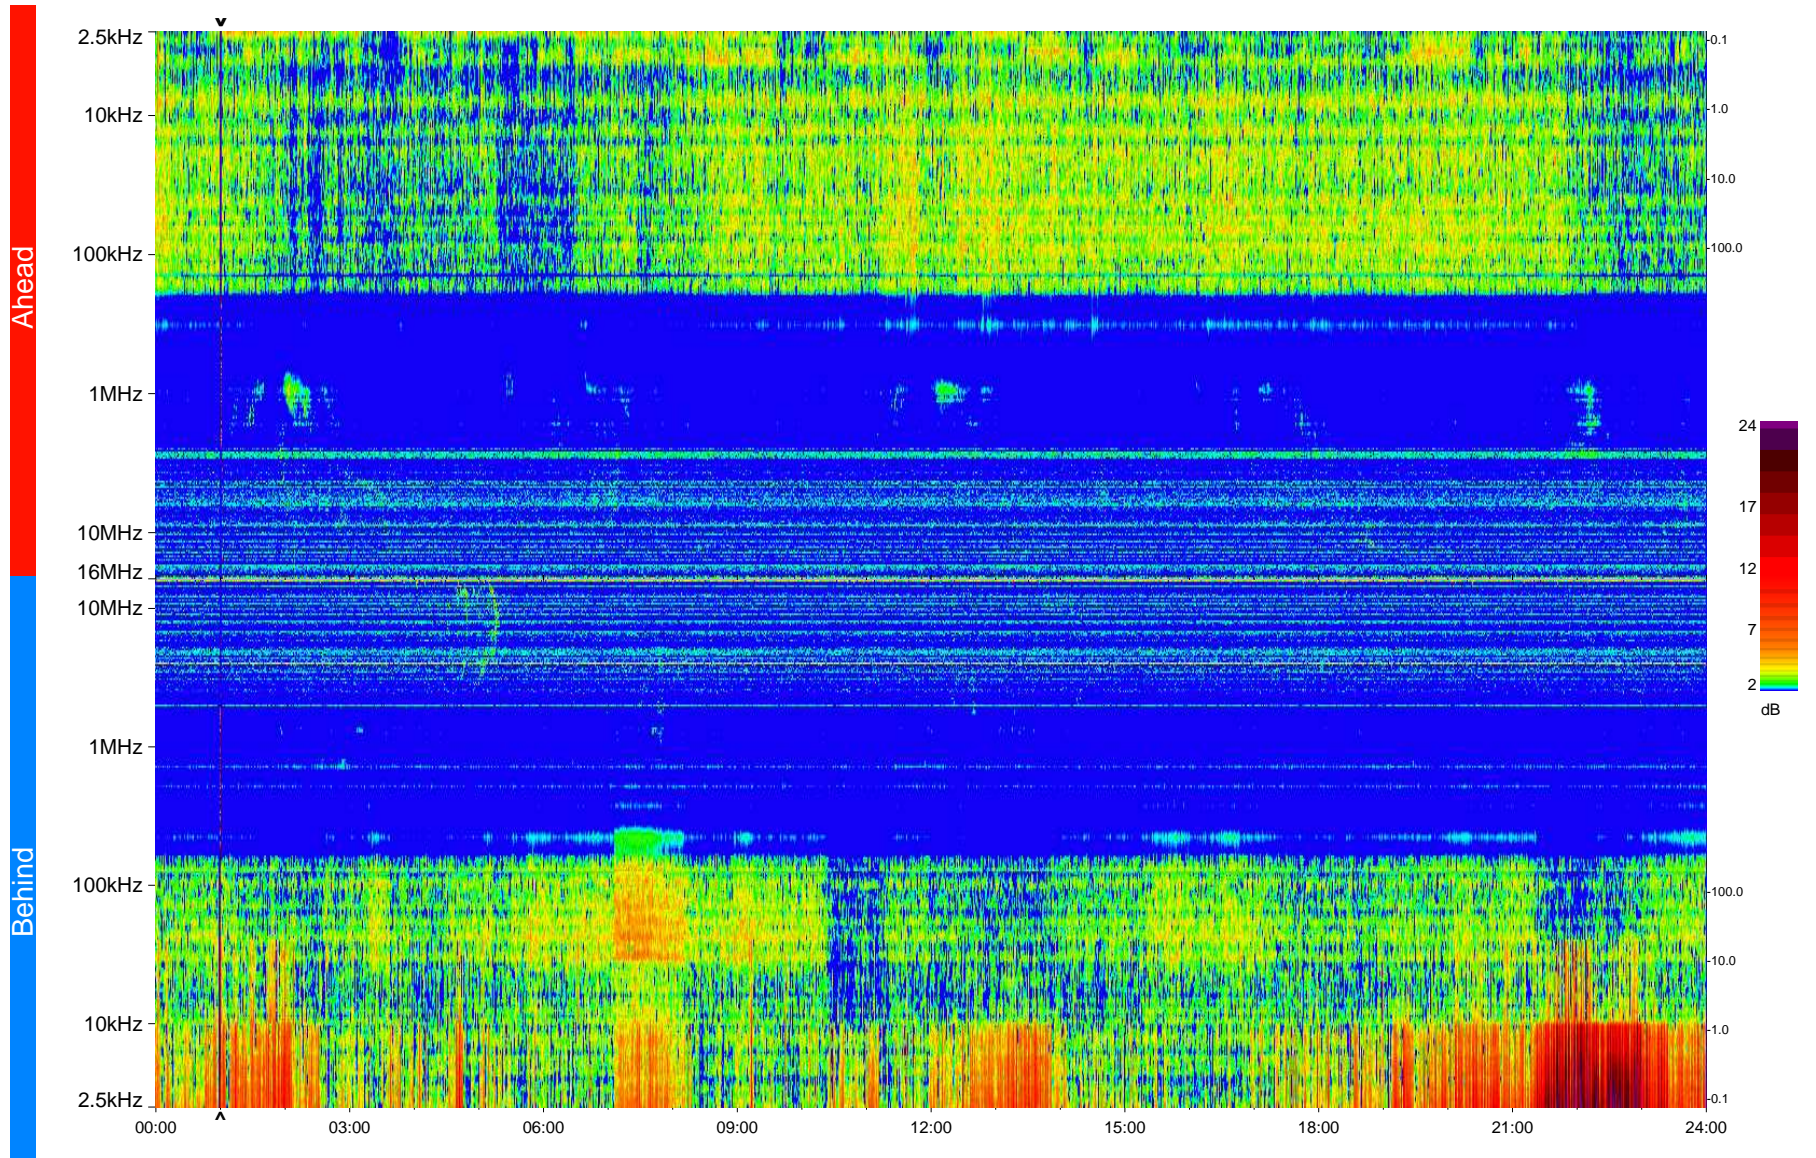

STEREO/WAVES Daily Summary - 15-Jul-2009 (DOY 196)

Ahead source file = swaves_ahead_2009_196_1_04.fin
Ahead PSE Angle = xxx.x

Behind PSE Angle = xxx.x
Behind source file = swaves_behind_2009_196_1_04.fin

Time (UTC)