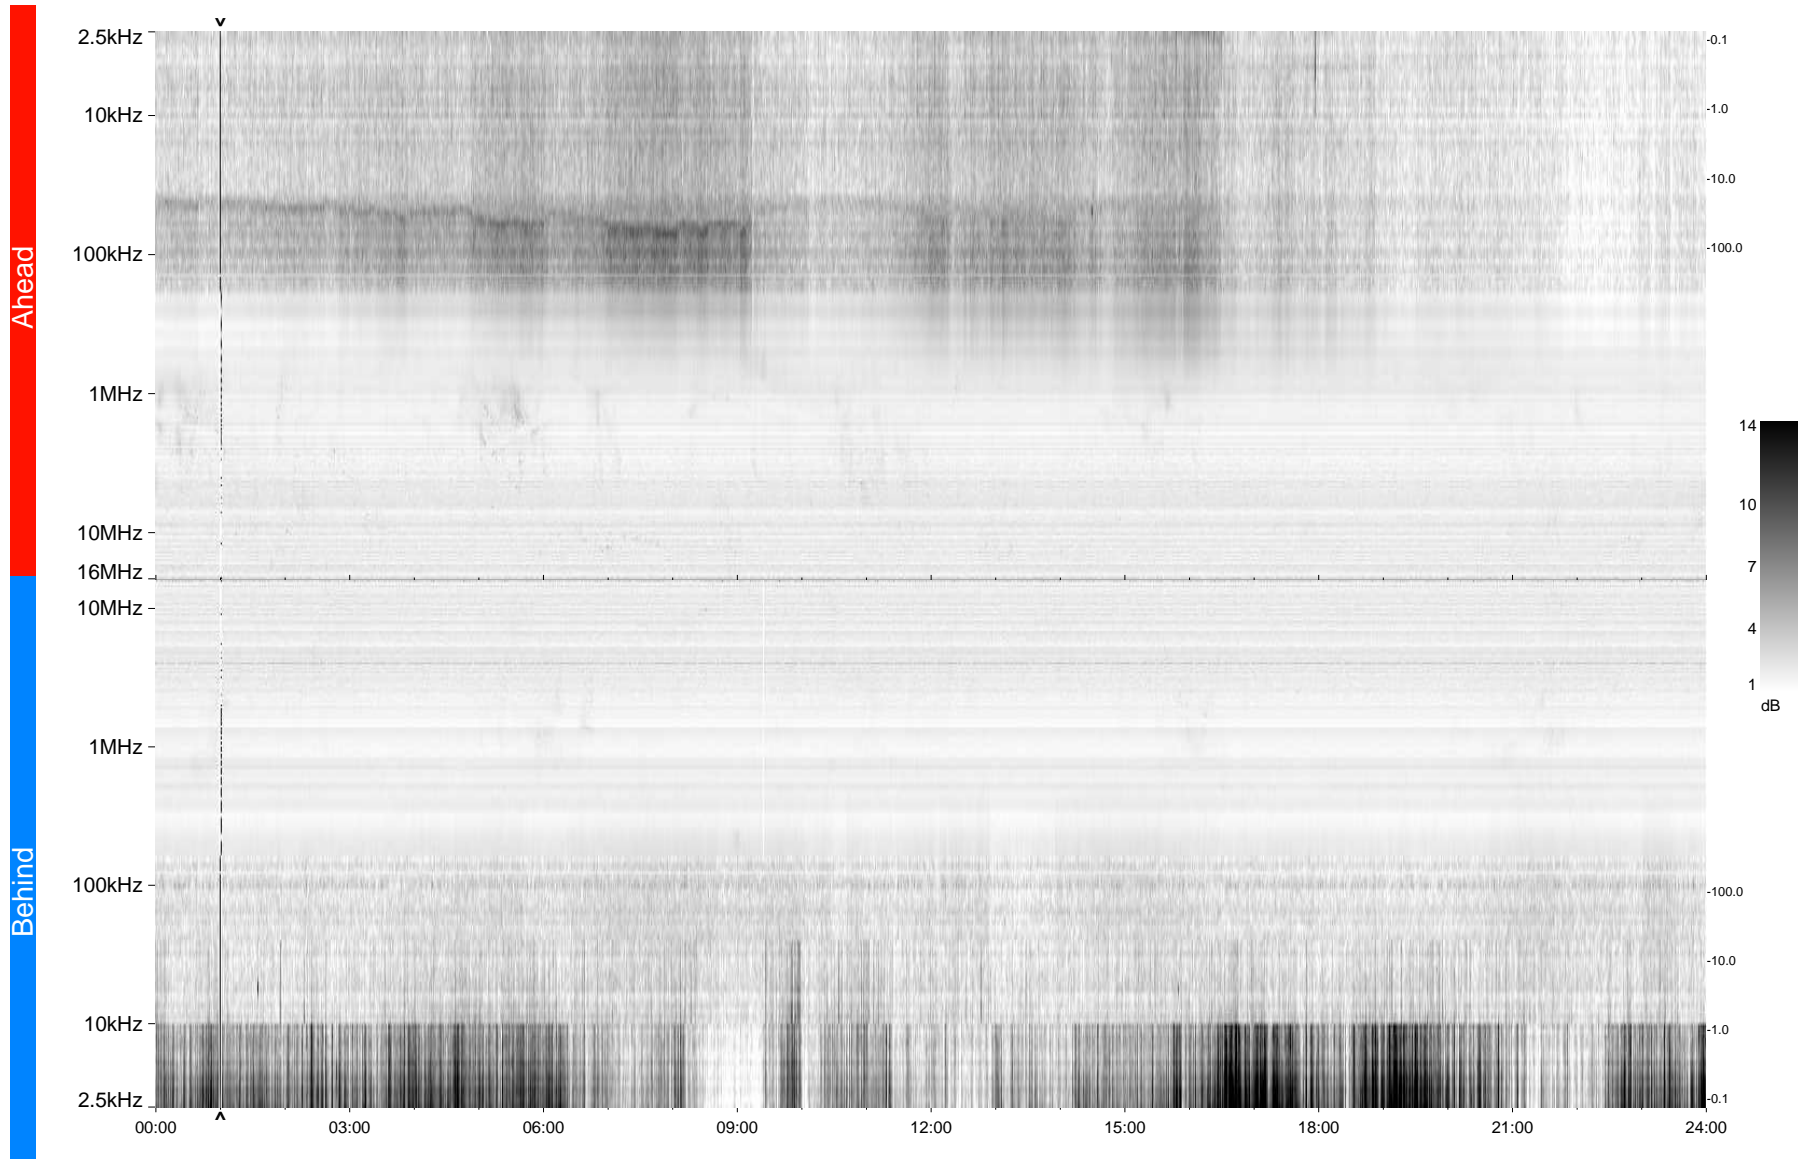

# STEREO/WAVES Daily Summary - 13-Jul-2009 (DOY 194)

Ahead source file = swaves\_ahead\_2009\_194\_1\_04.fin  
Ahead PSE Angle = xxx.x

Behind PSE Angle = xxx.x  
Behind source file = swaves\_behind\_2009\_194\_1\_04.fin

Time (UTC)