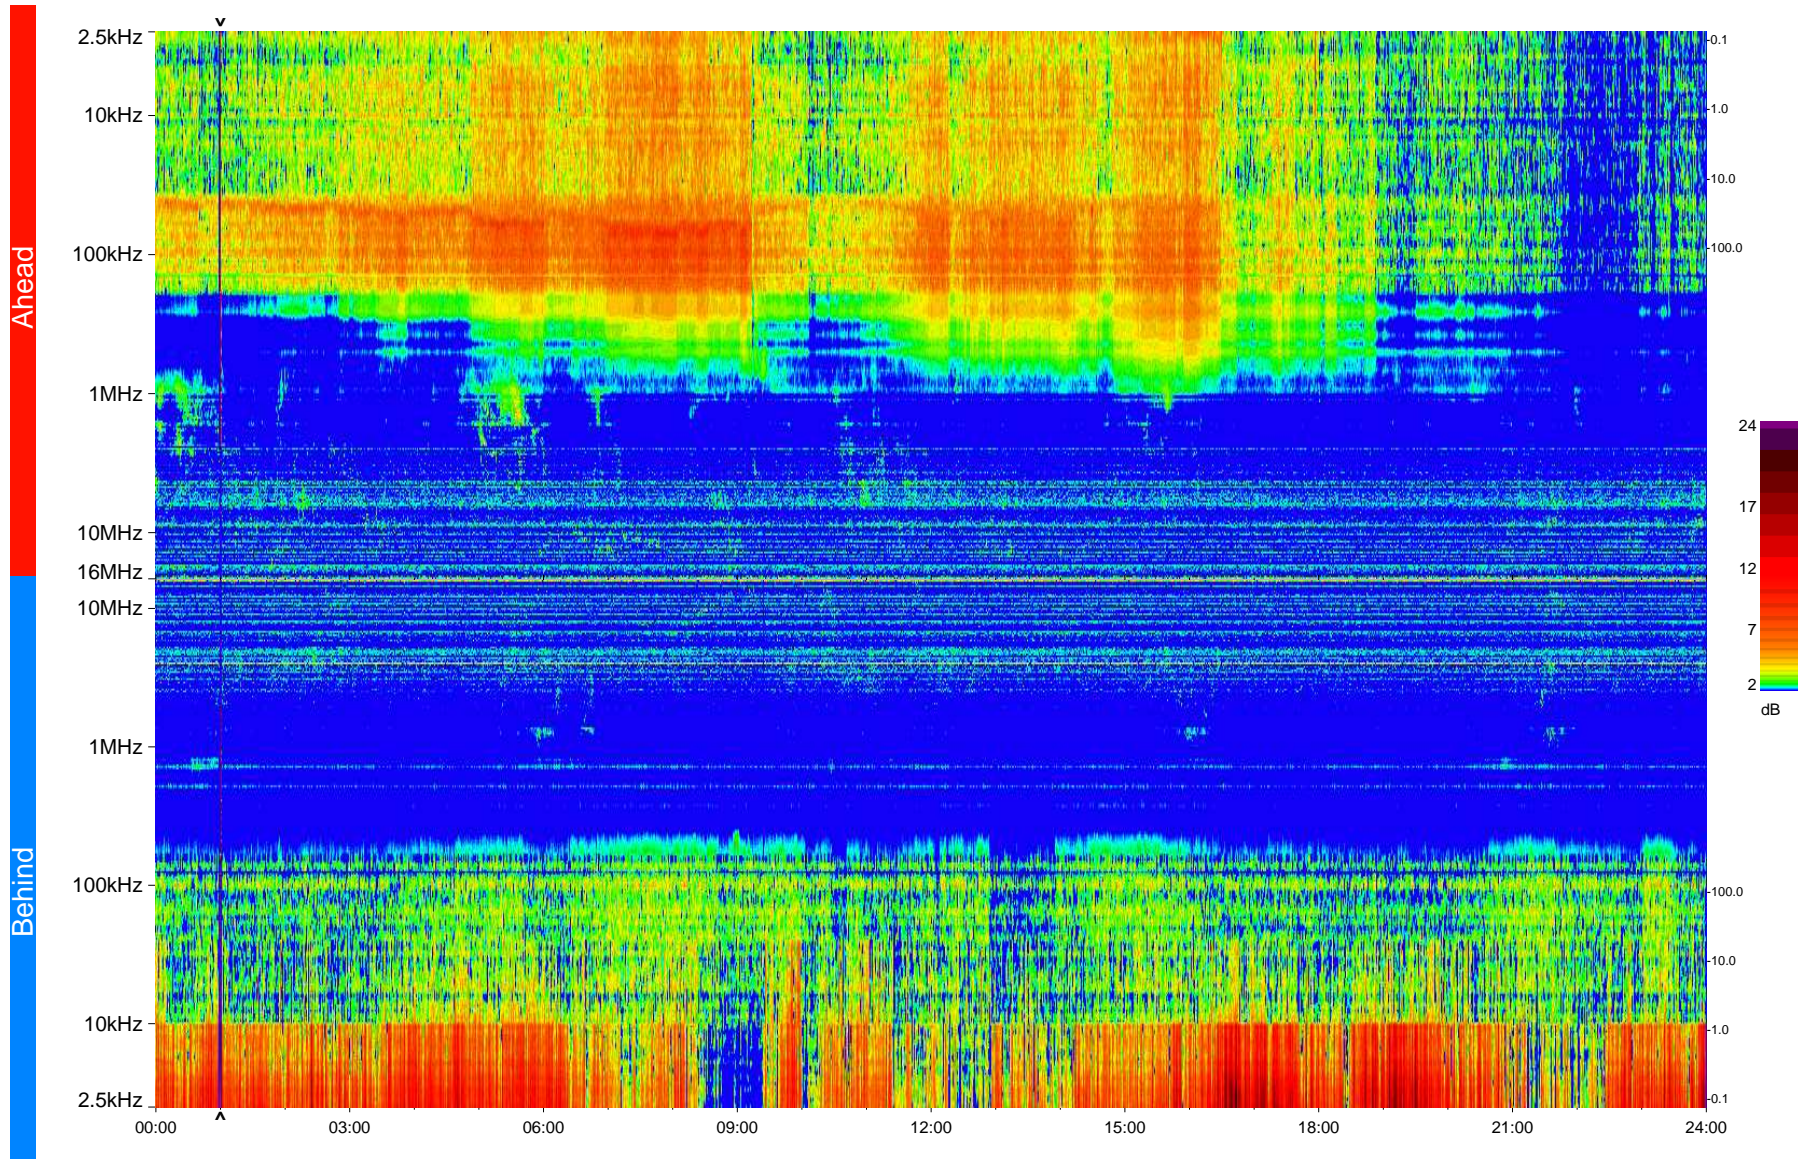

# STEREO/WAVES Daily Summary - 13-Jul-2009 (DOY 194)

Ahead source file = swaves\_ahead\_2009\_194\_1\_04.fin  
Ahead PSE Angle = xxx.x

Behind PSE Angle = xxx.x  
Behind source file = swaves\_behind\_2009\_194\_1\_04.fin

Time (UTC)