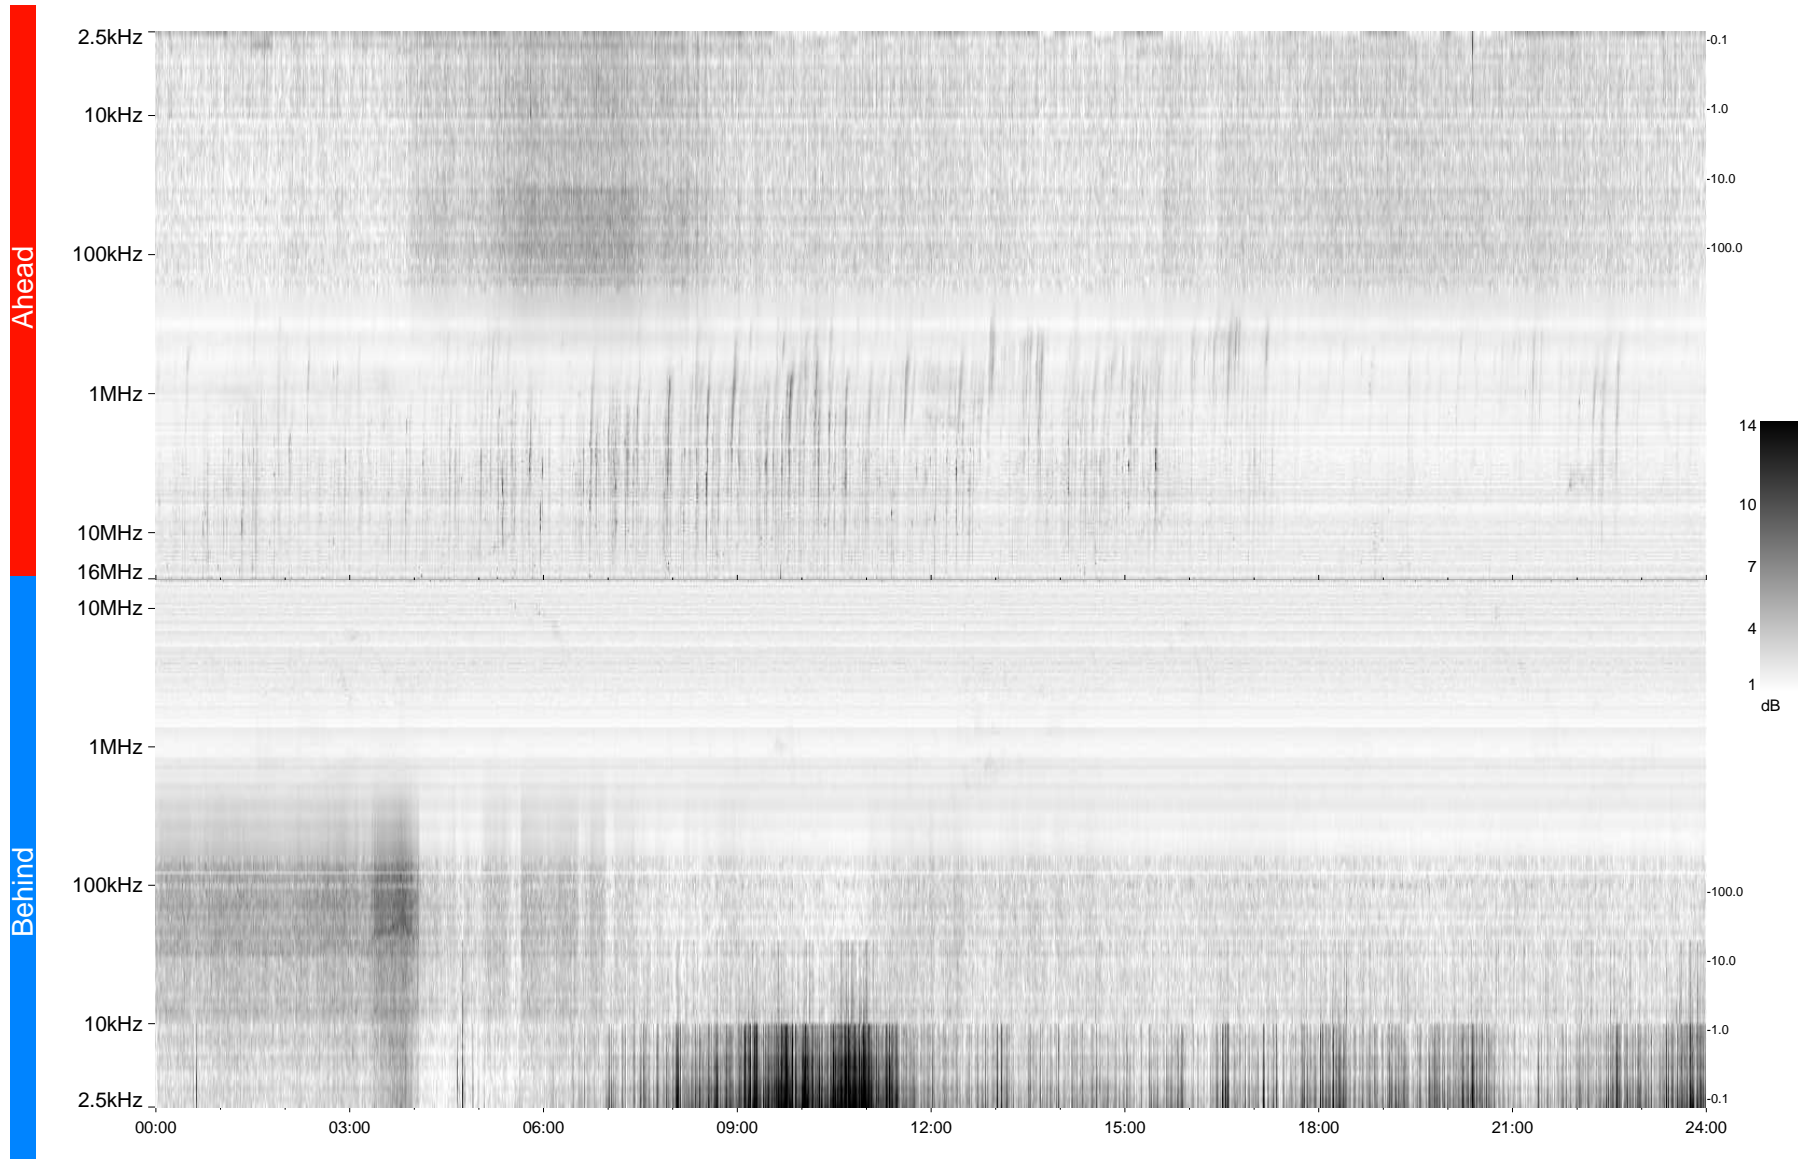

# STEREO/WAVES Daily Summary - 10-Jul-2009 (DOY 191)

Ahead source file = swaves\_ahead\_2009\_191\_1\_04.fin  
Ahead PSE Angle = xxx.x

Behind PSE Angle = xxx.x  
Behind source file = swaves\_behind\_2009\_191\_1\_04.fin

Time (UTC)