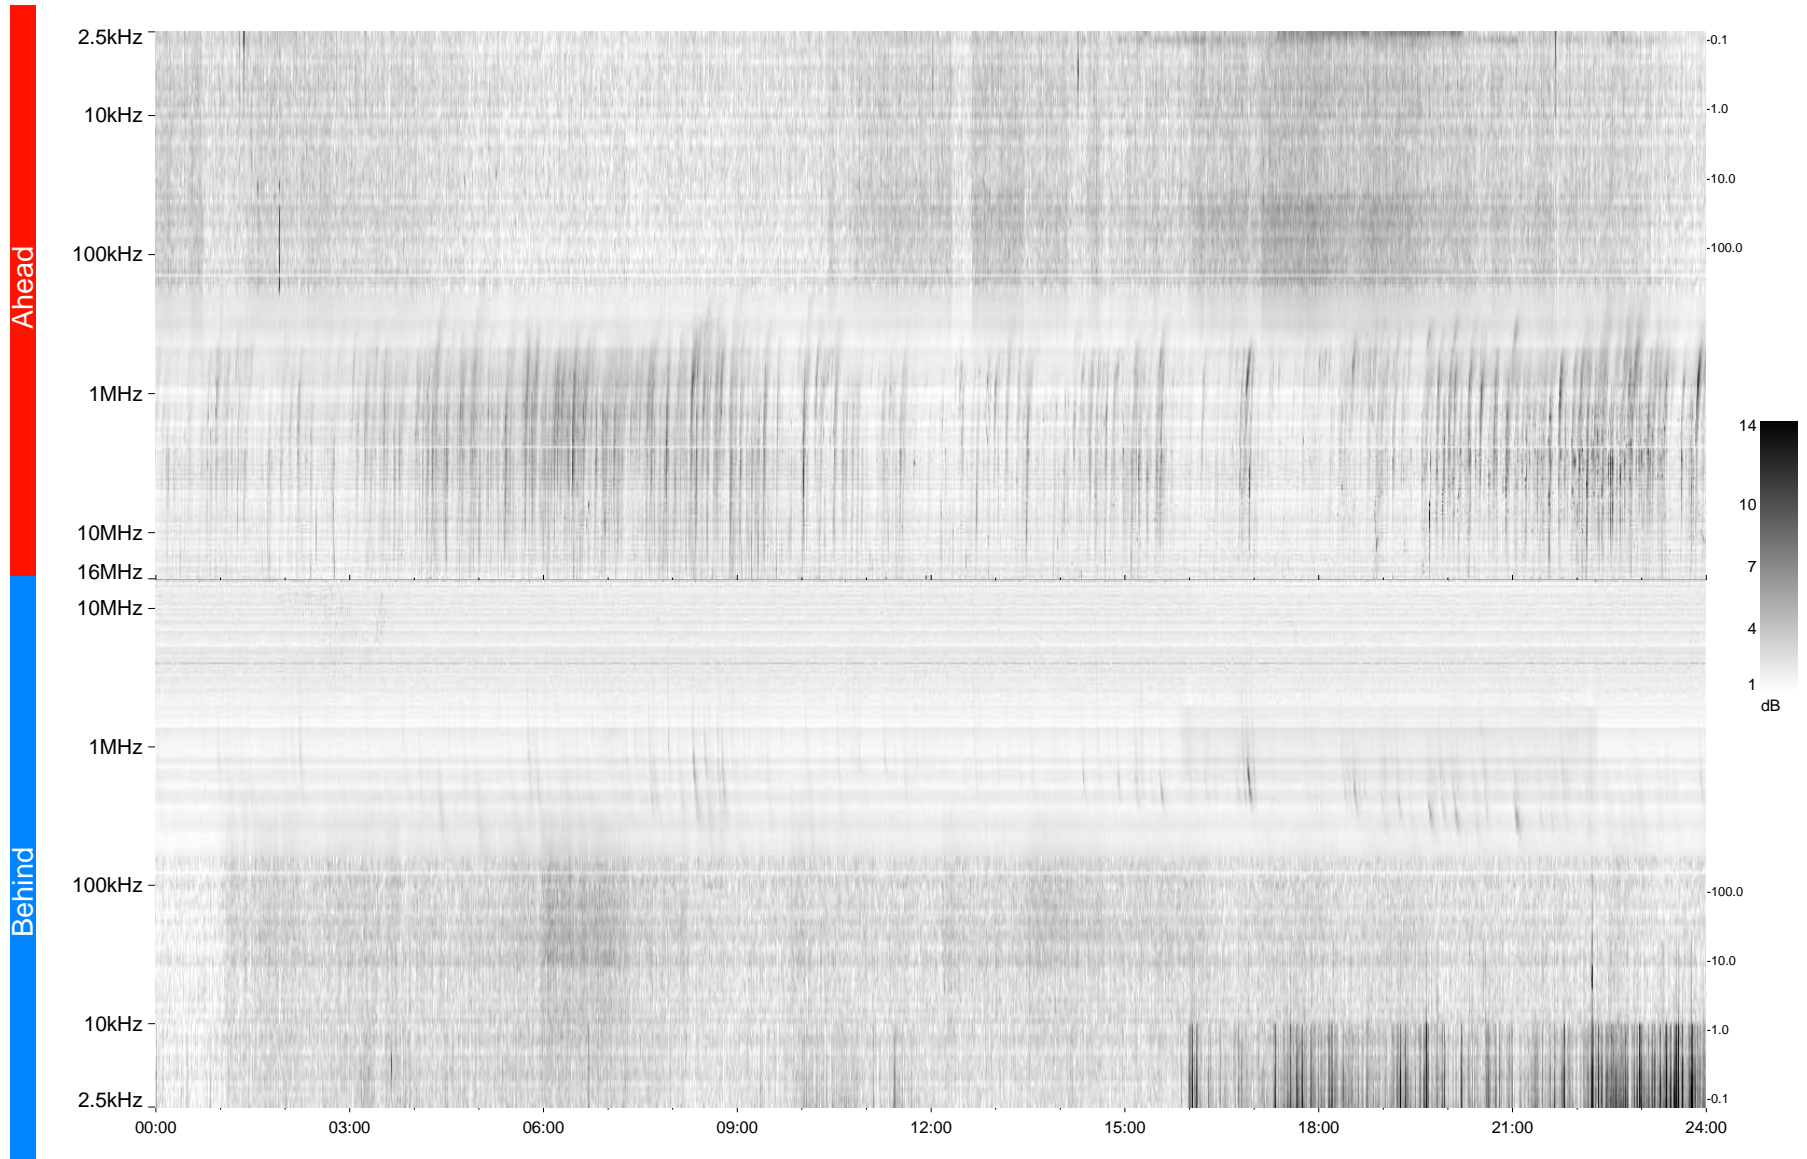

STEREO/WAVES Daily Summary - 08-Jul-2009 (DOY 189)

Ahead source file = swaves_ahead_2009_189_1_04.fin
Ahead PSE Angle = xxx.x

Behind PSE Angle = xxx.x
Behind source file = swaves_behind_2009_189_1_04.fin

Time (UTC)