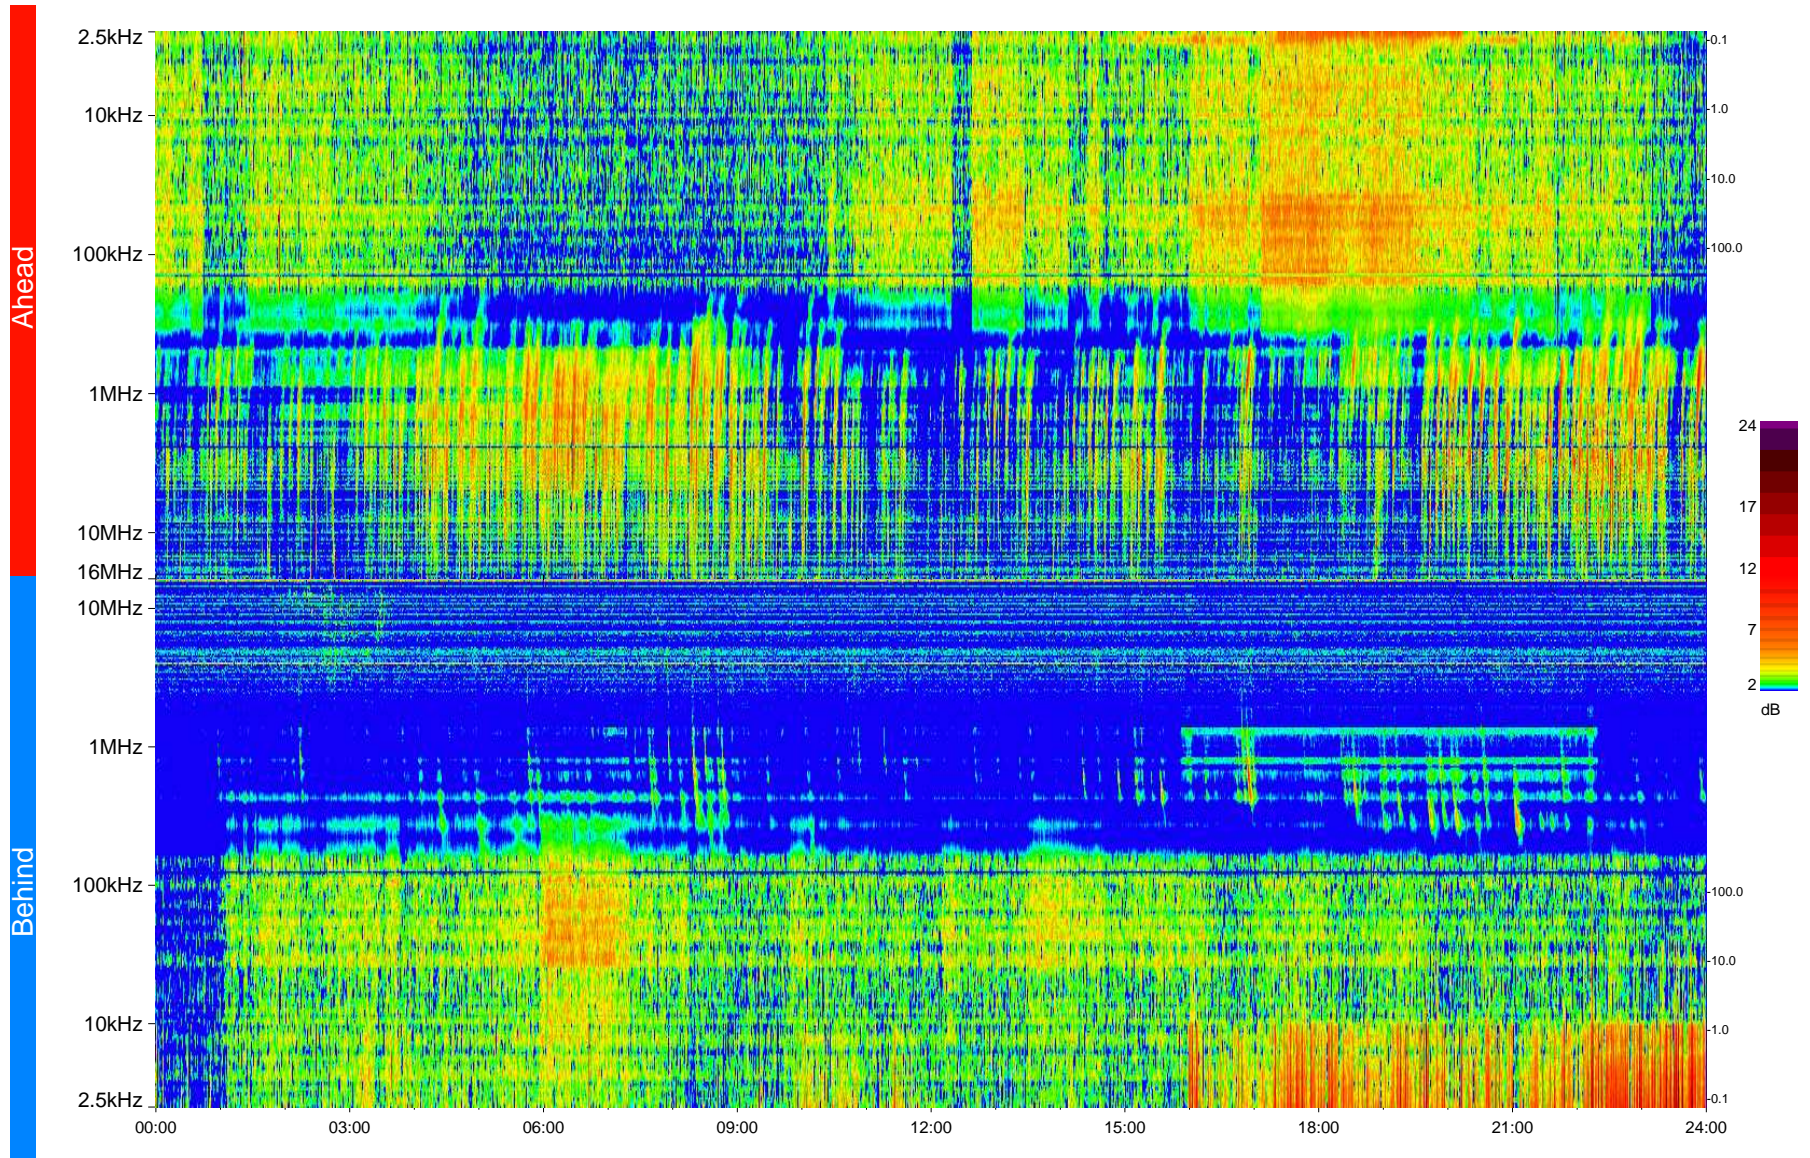

STEREO/WAVES Daily Summary - 08-Jul-2009 (DOY 189)

Ahead source file = swaves_ahead_2009_189_1_04.fin
Ahead PSE Angle = xxx.x

Behind PSE Angle = xxx.x
Behind source file = swaves_behind_2009_189_1_04.fin

Time (UTC)