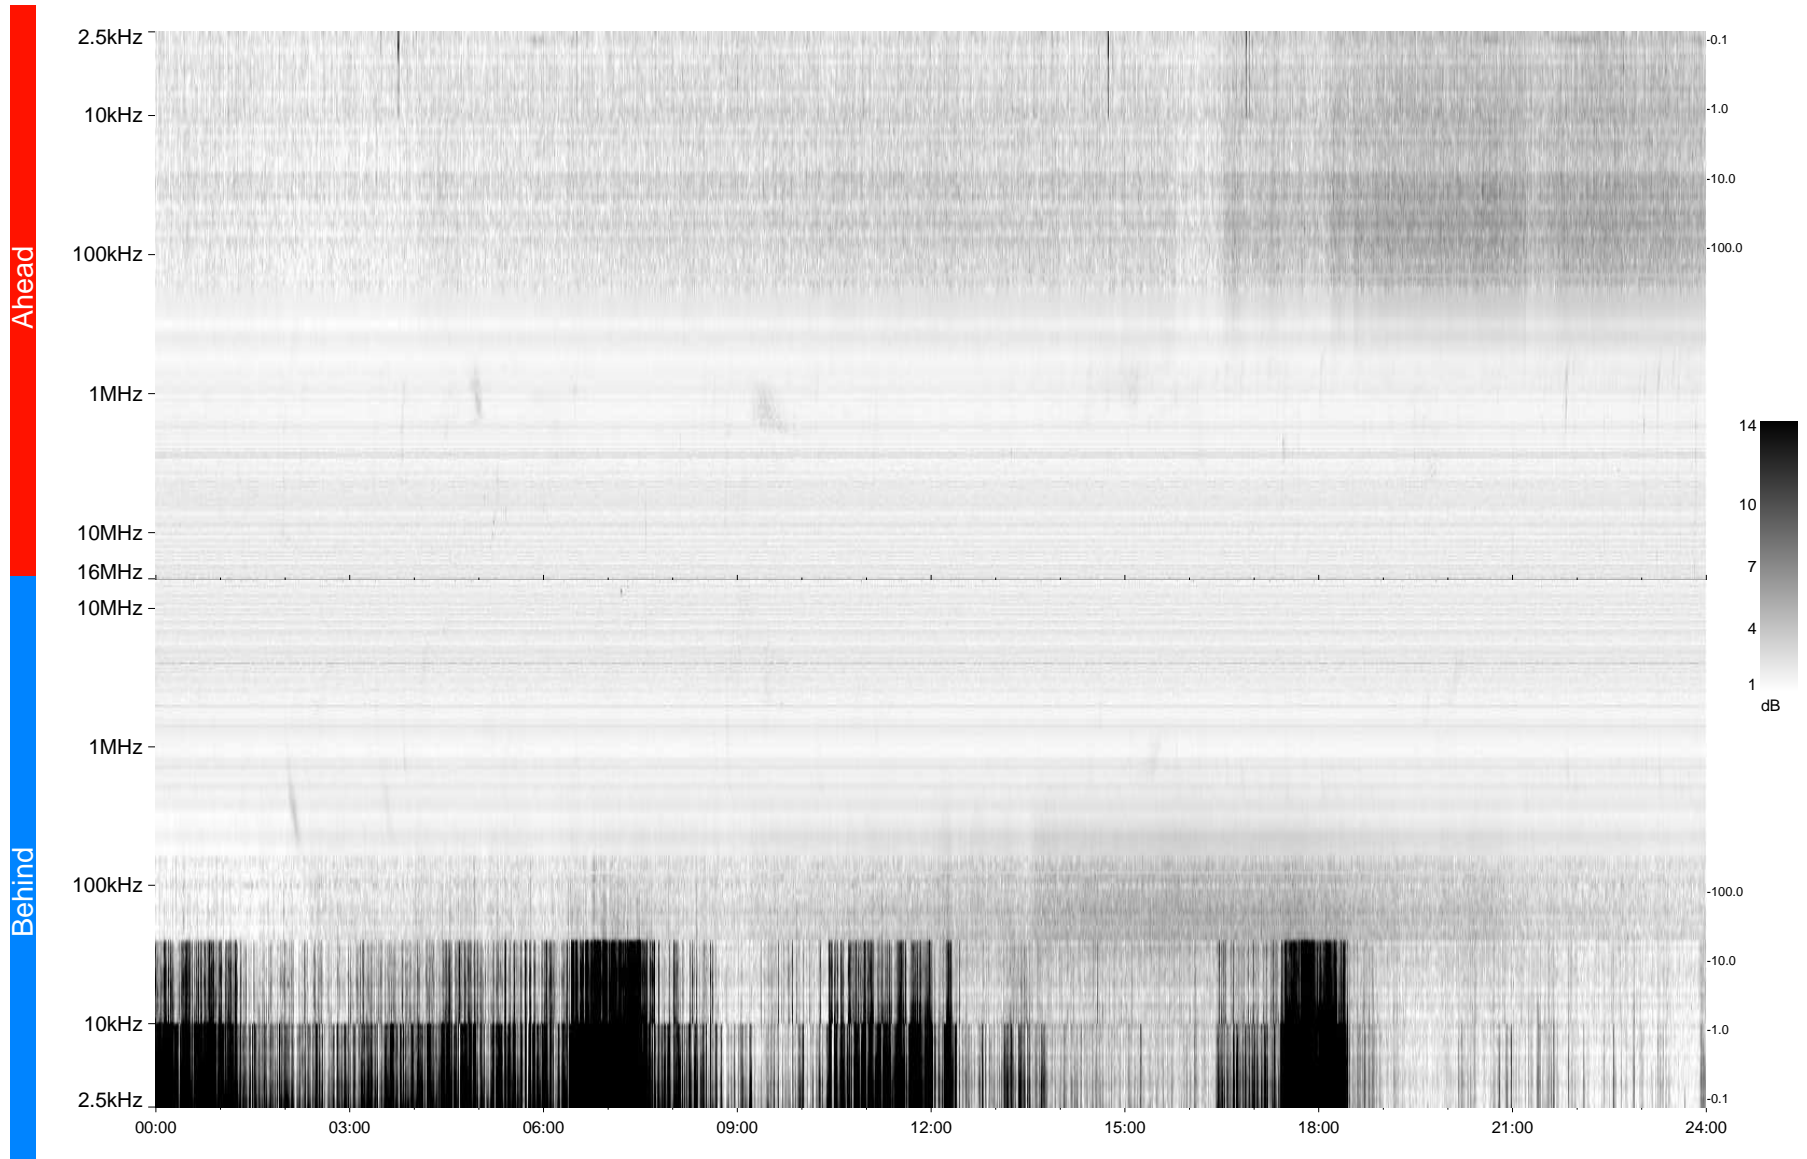

STEREO/WAVES Daily Summary - 06-Jul-2009 (DOY 187)

Ahead source file = swaves_ahead_2009_187_1_04.fin
Ahead PSE Angle = xxx.x

Behind PSE Angle = xxx.x
Behind source file = swaves_behind_2009_187_1_04.fin

Time (UTC)