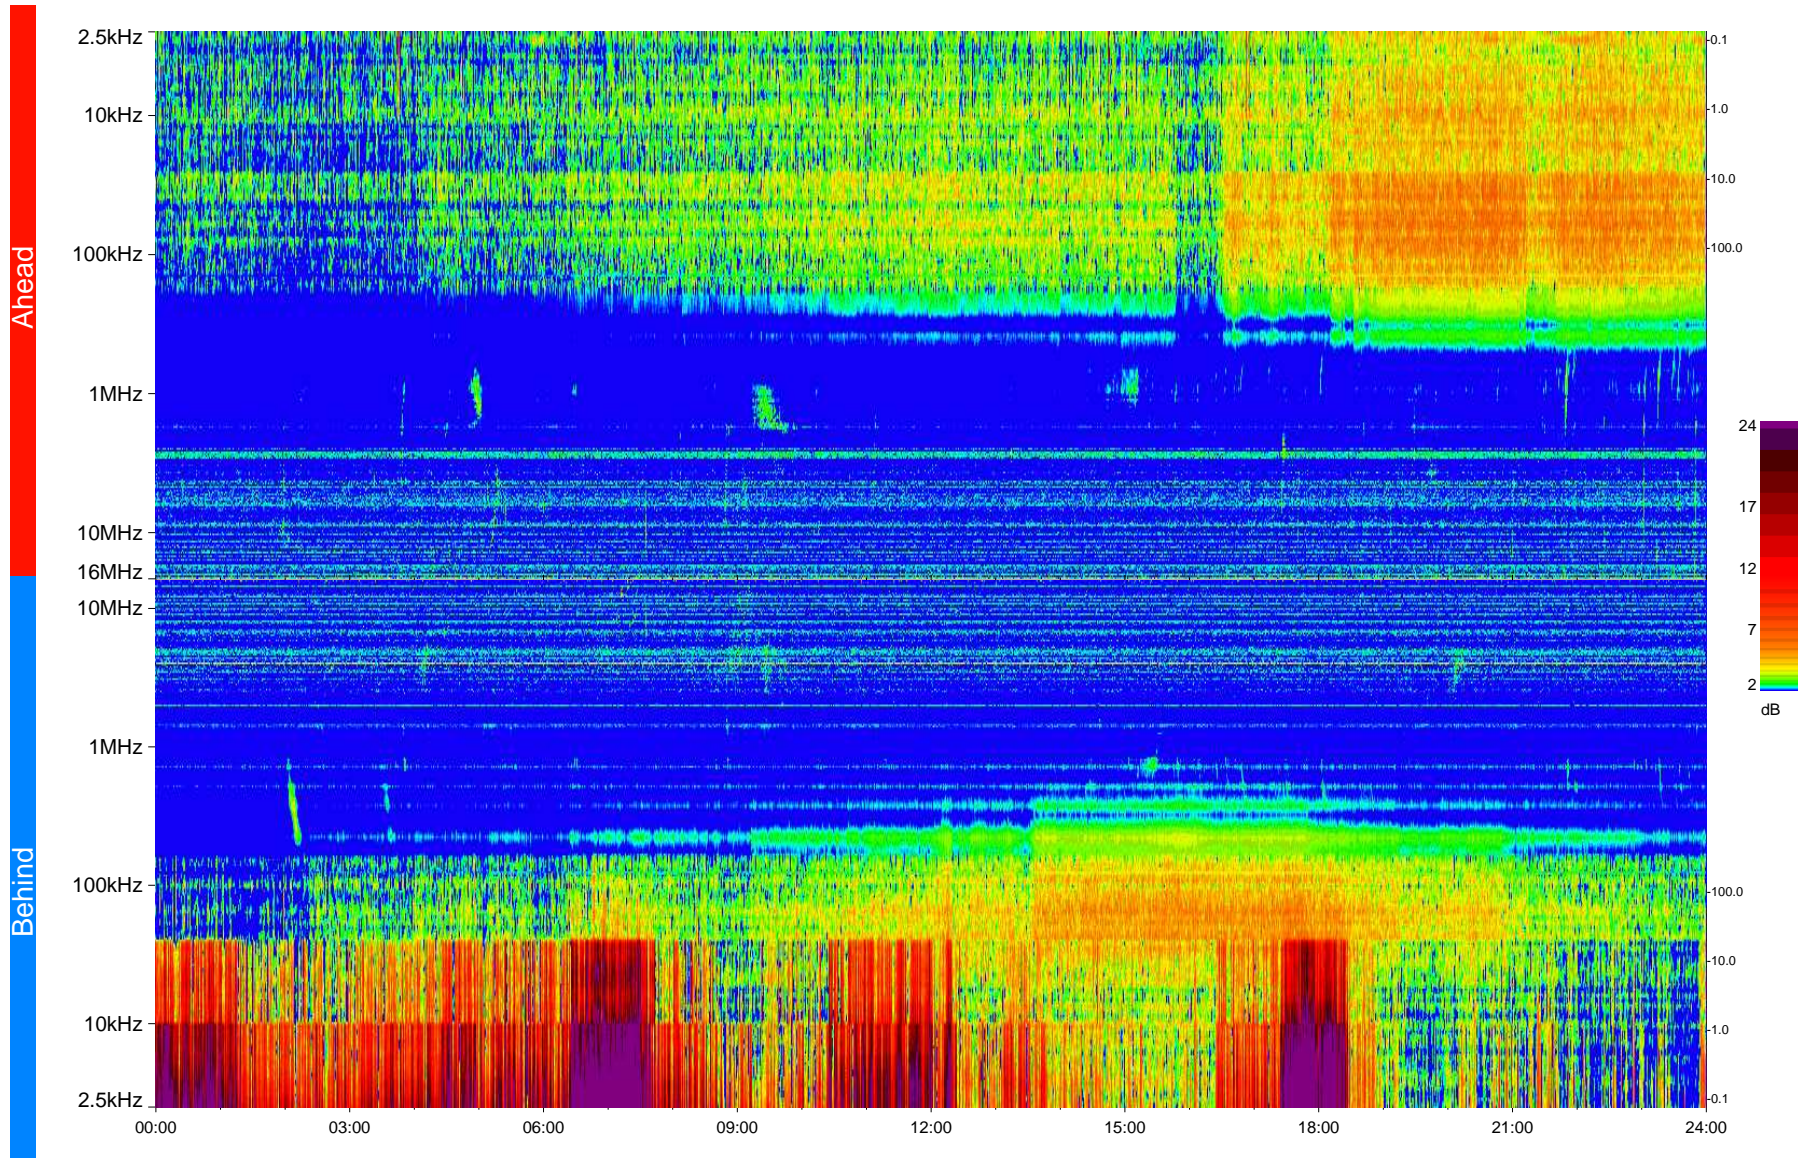

STEREO/WAVES Daily Summary - 06-Jul-2009 (DOY 187)

Ahead source file = swaves_ahead_2009_187_1_04.fin
Ahead PSE Angle = xxx.x

Behind PSE Angle = xxx.x
Behind source file = swaves_behind_2009_187_1_04.fin

Time (UTC)