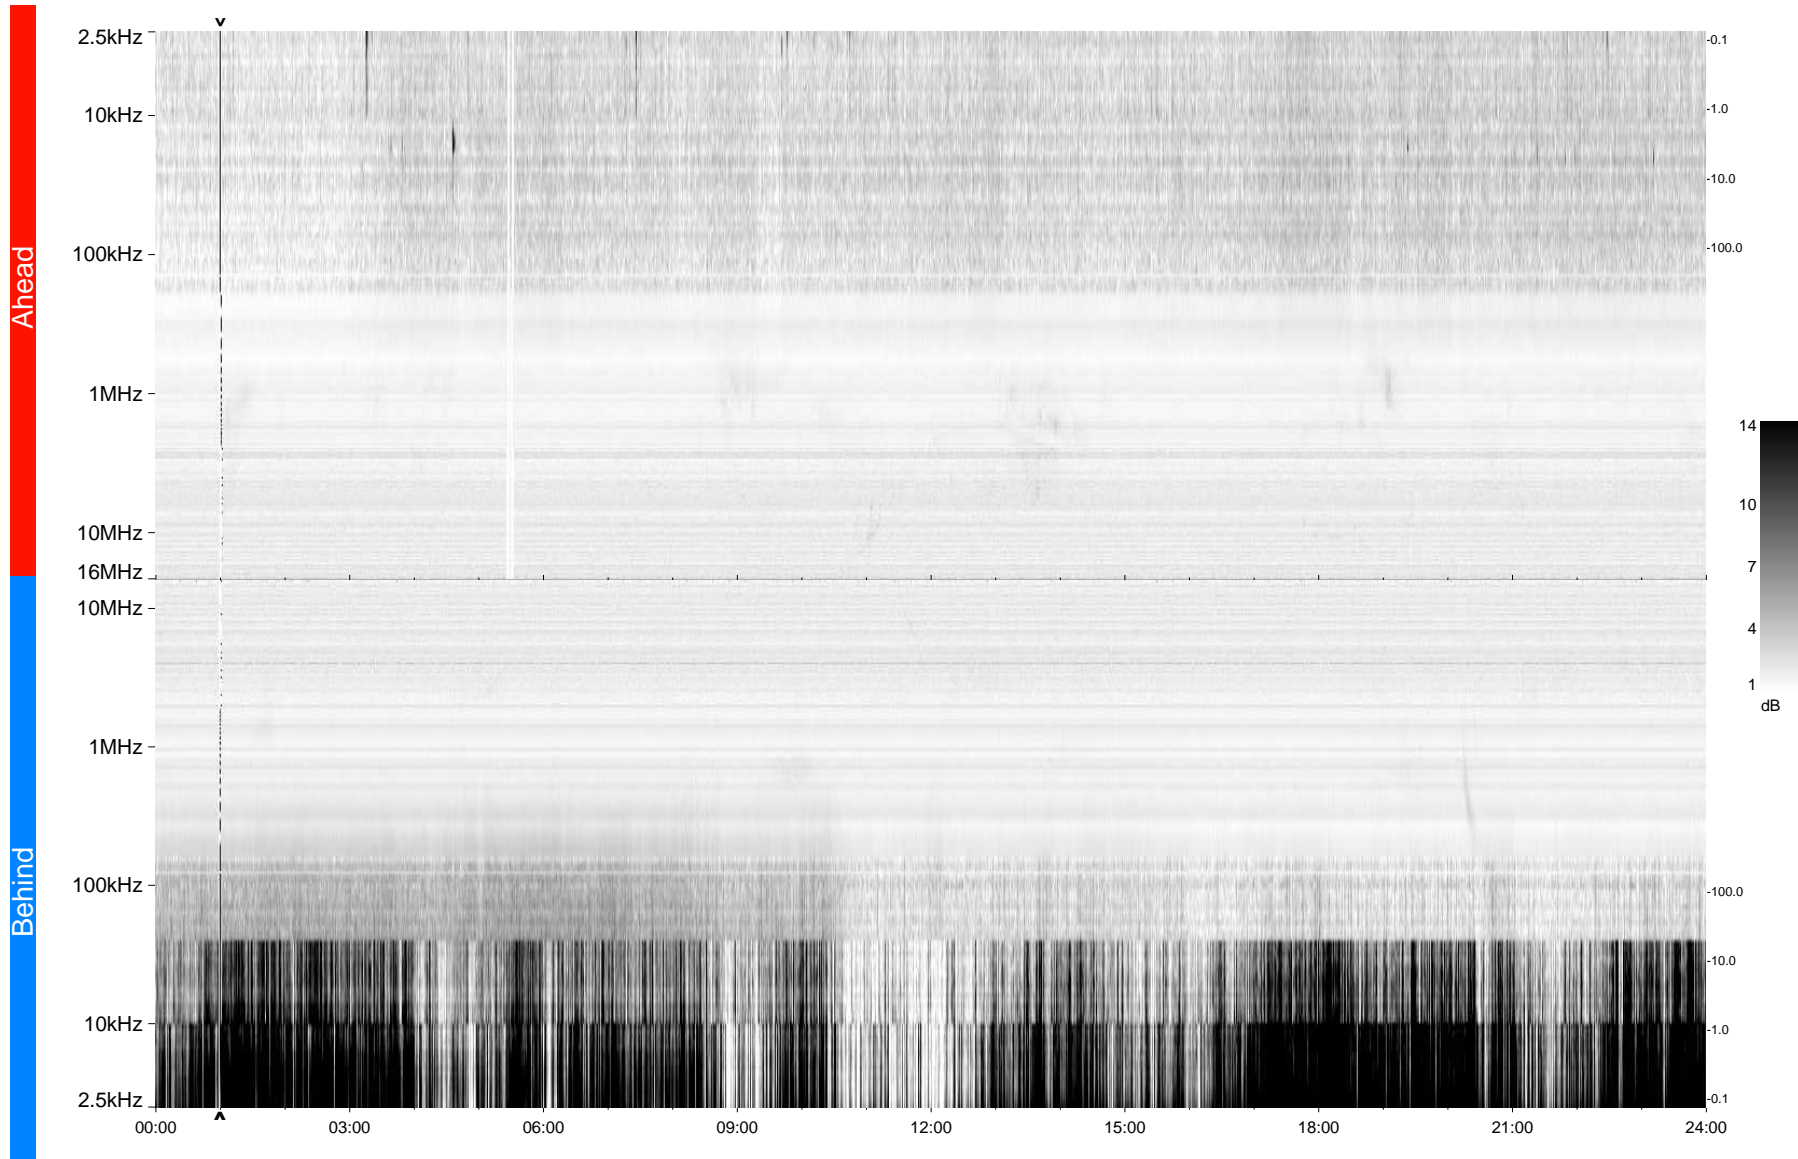

# STEREO/WAVES Daily Summary - 05-Jul-2009 (DOY 186)

Ahead source file = swaves\_ahead\_2009\_186\_1\_04.fin  
Ahead PSE Angle = xxx.x

Behind PSE Angle = xxx.x  
Behind source file = swaves\_behind\_2009\_186\_1\_04.fin

Time (UTC)