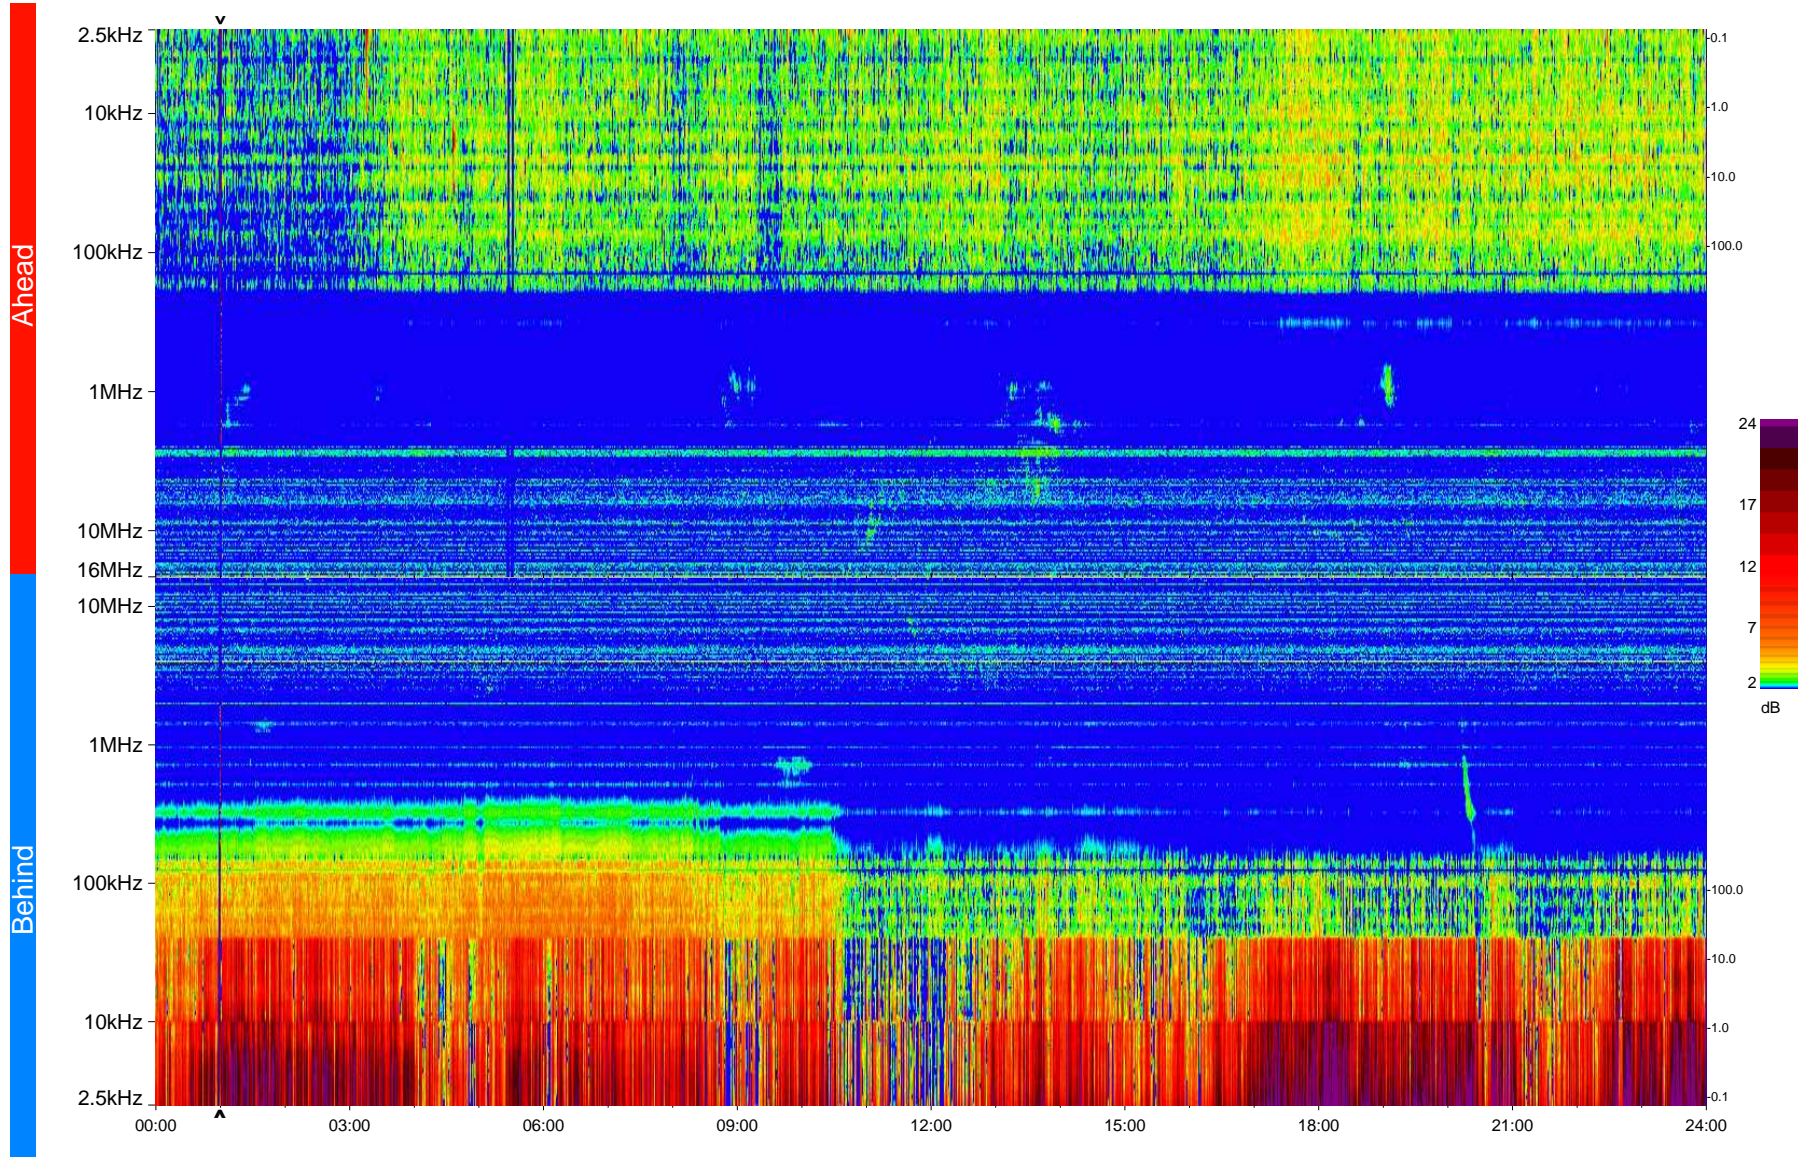

STEREO/WAVES Daily Summary - 05-Jul-2009 (DOY 186)

Ahead source file = swaves_ahead_2009_186_1_04.fin
Ahead PSE Angle = xxx.x

Behind PSE Angle = xxx.x
Behind source file = swaves_behind_2009_186_1_04.fin

Time (UTC)