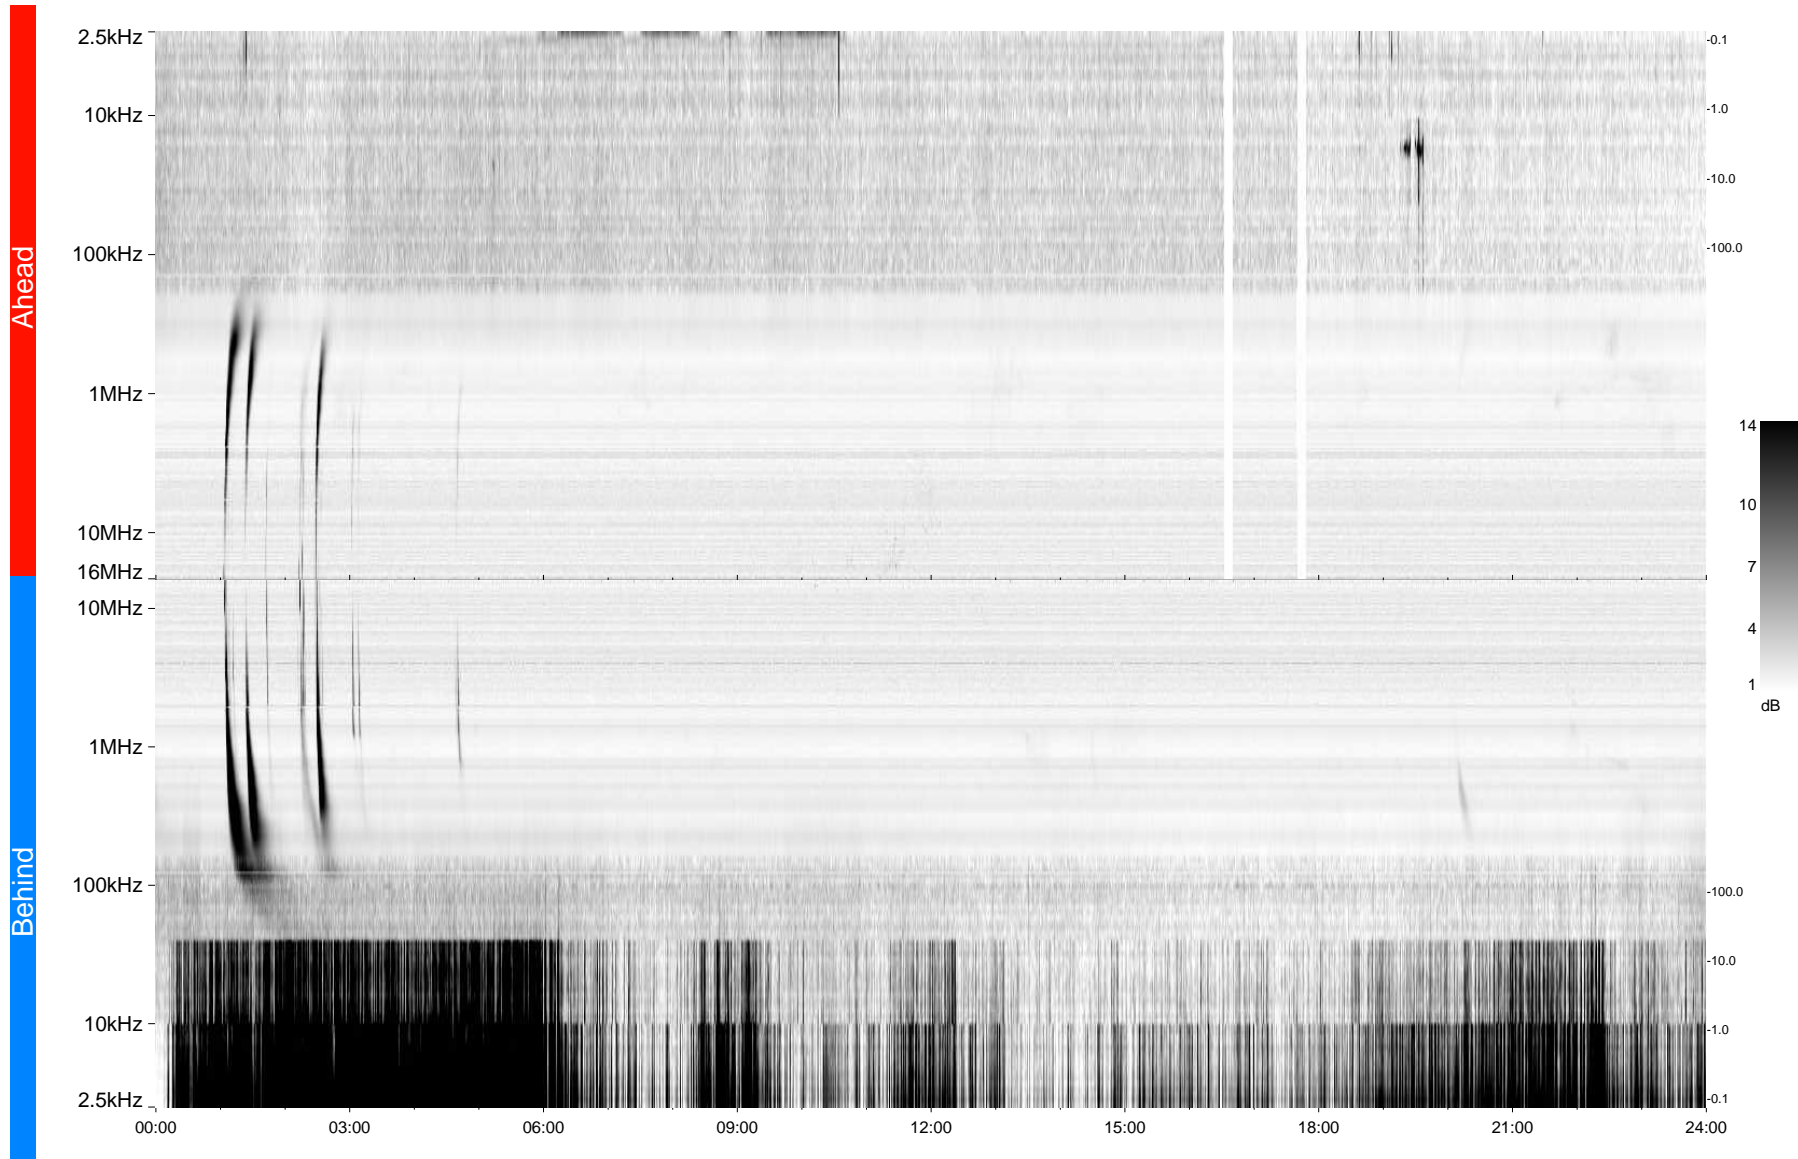

STEREO/WAVES Daily Summary - 04-Jul-2009 (DOY 185)

Ahead source file = swaves_ahead_2009_185_1_04.fin
Ahead PSE Angle = xxx.x

Behind PSE Angle = xxx.x
Behind source file = swaves_behind_2009_185_1_04.fin

Time (UTC)