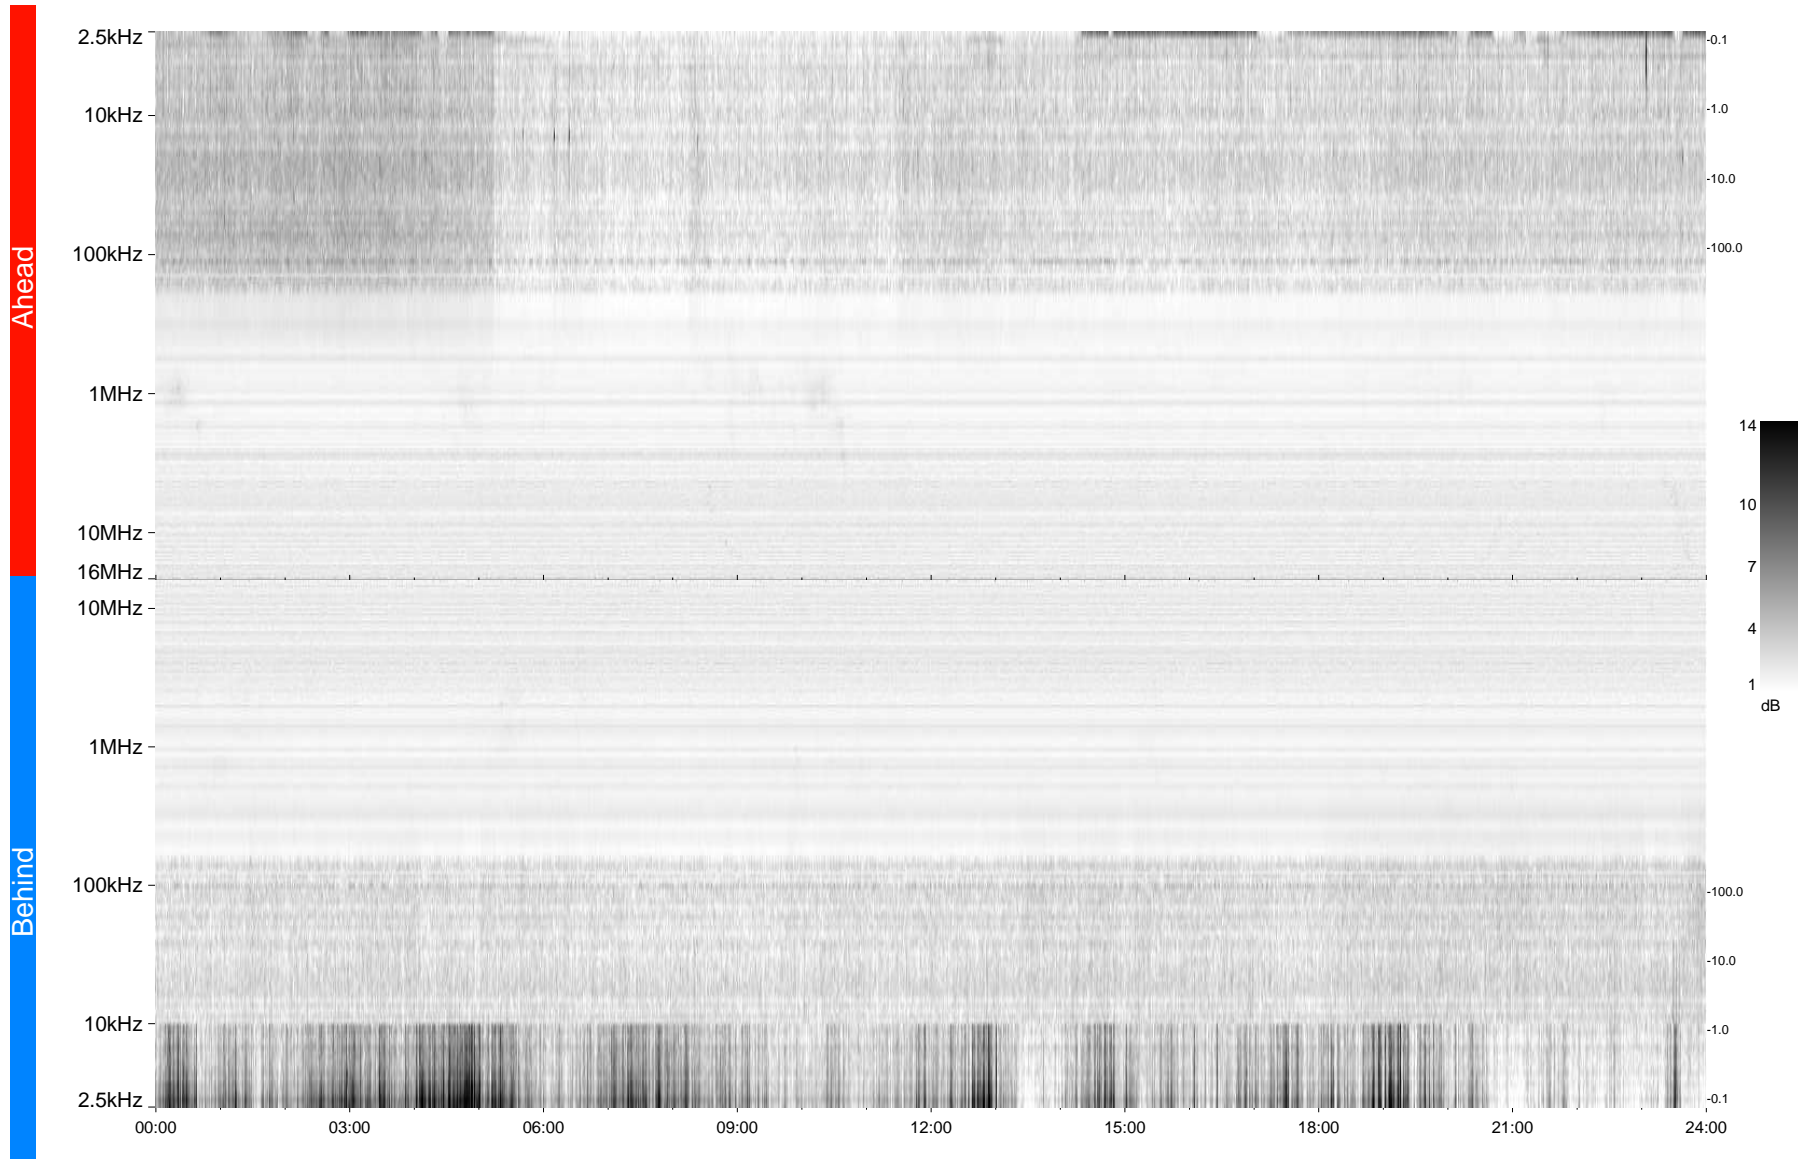

STEREO/WAVES Daily Summary - 30-Jun-2009 (DOY 181)

Ahead source file = swaves_ahead_2009_181_1_05.fin
Ahead PSE Angle = xxx.x

Behind PSE Angle = xxx.x
Behind source file = swaves_behind_2009_181_1_05.fin

Time (UTC)