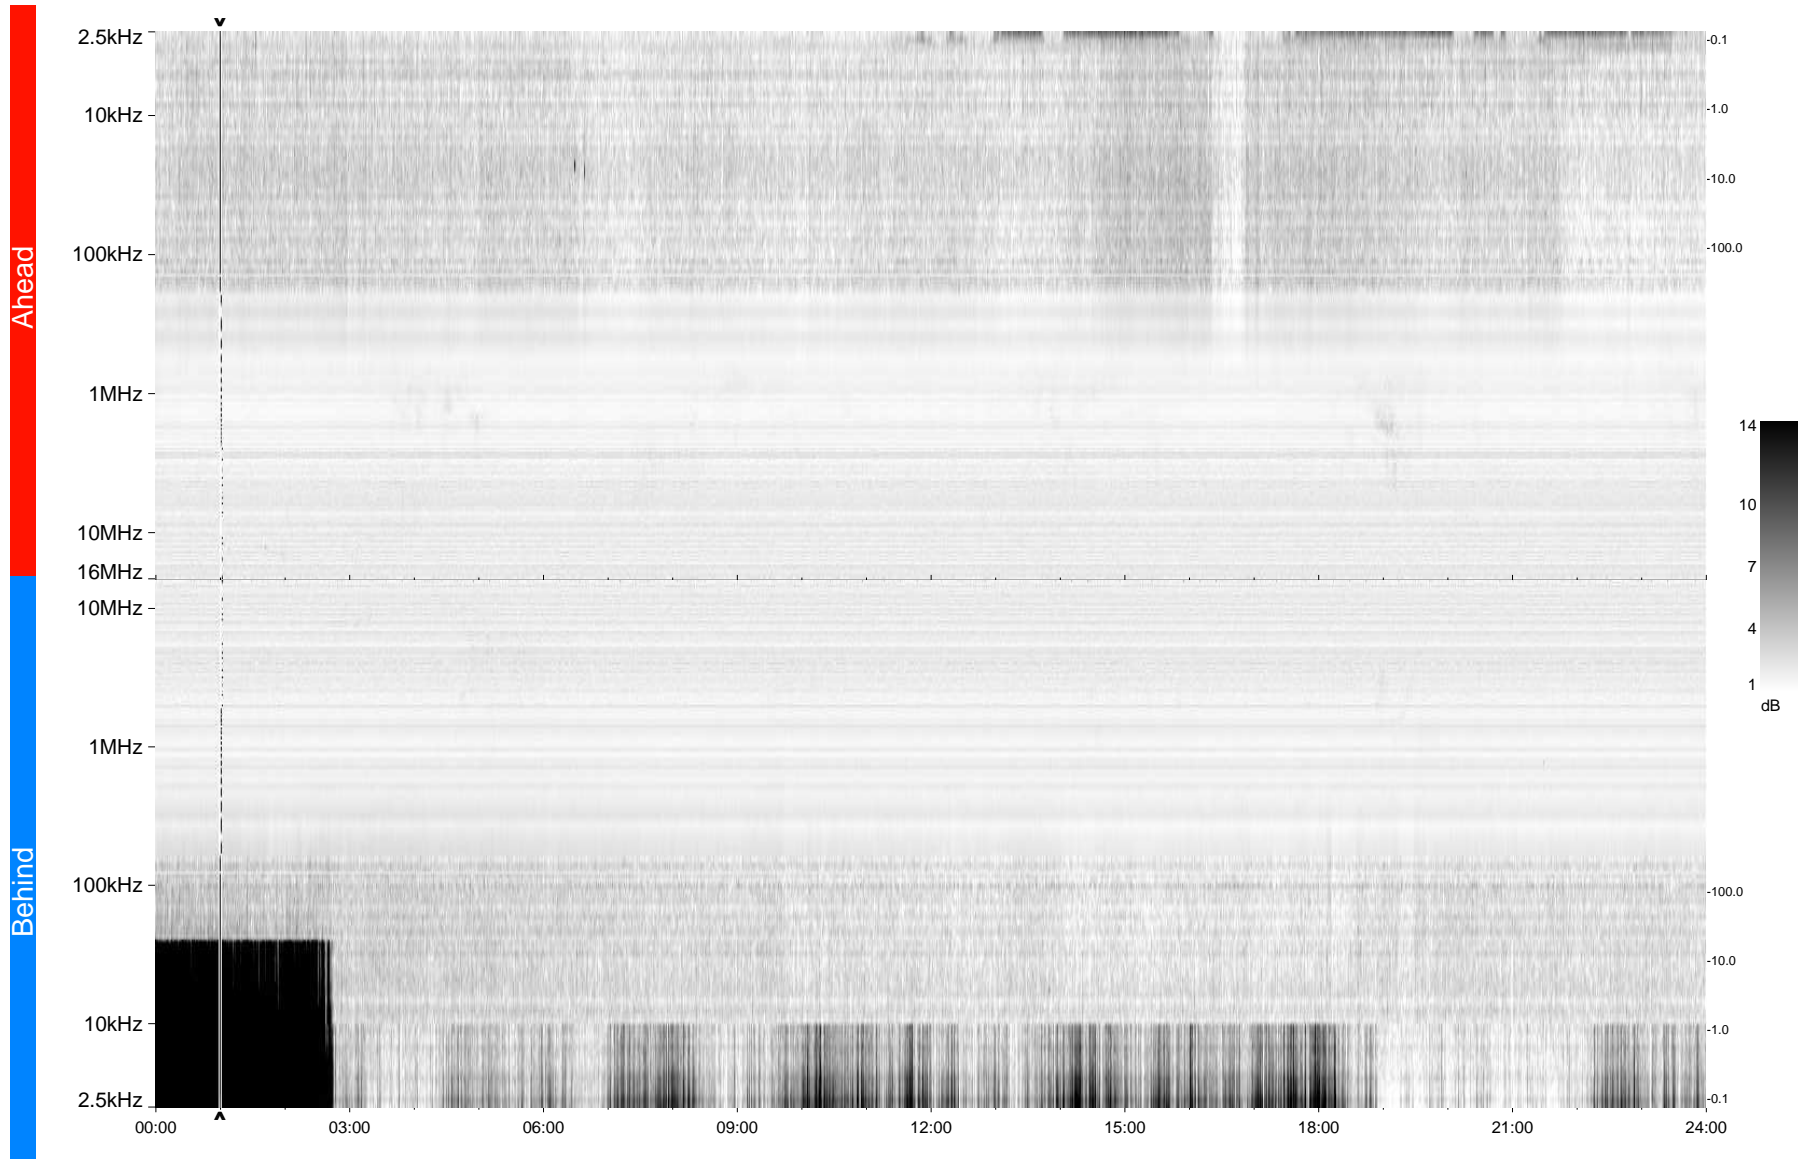

STEREO/WAVES Daily Summary - 29-Jun-2009 (DOY 180)

Ahead source file = swaves_ahead_2009_180_1_05.fin
Ahead PSE Angle = xxx.x

Behind PSE Angle = xxx.x
Behind source file = swaves_behind_2009_180_1_05.fin

Time (UTC)