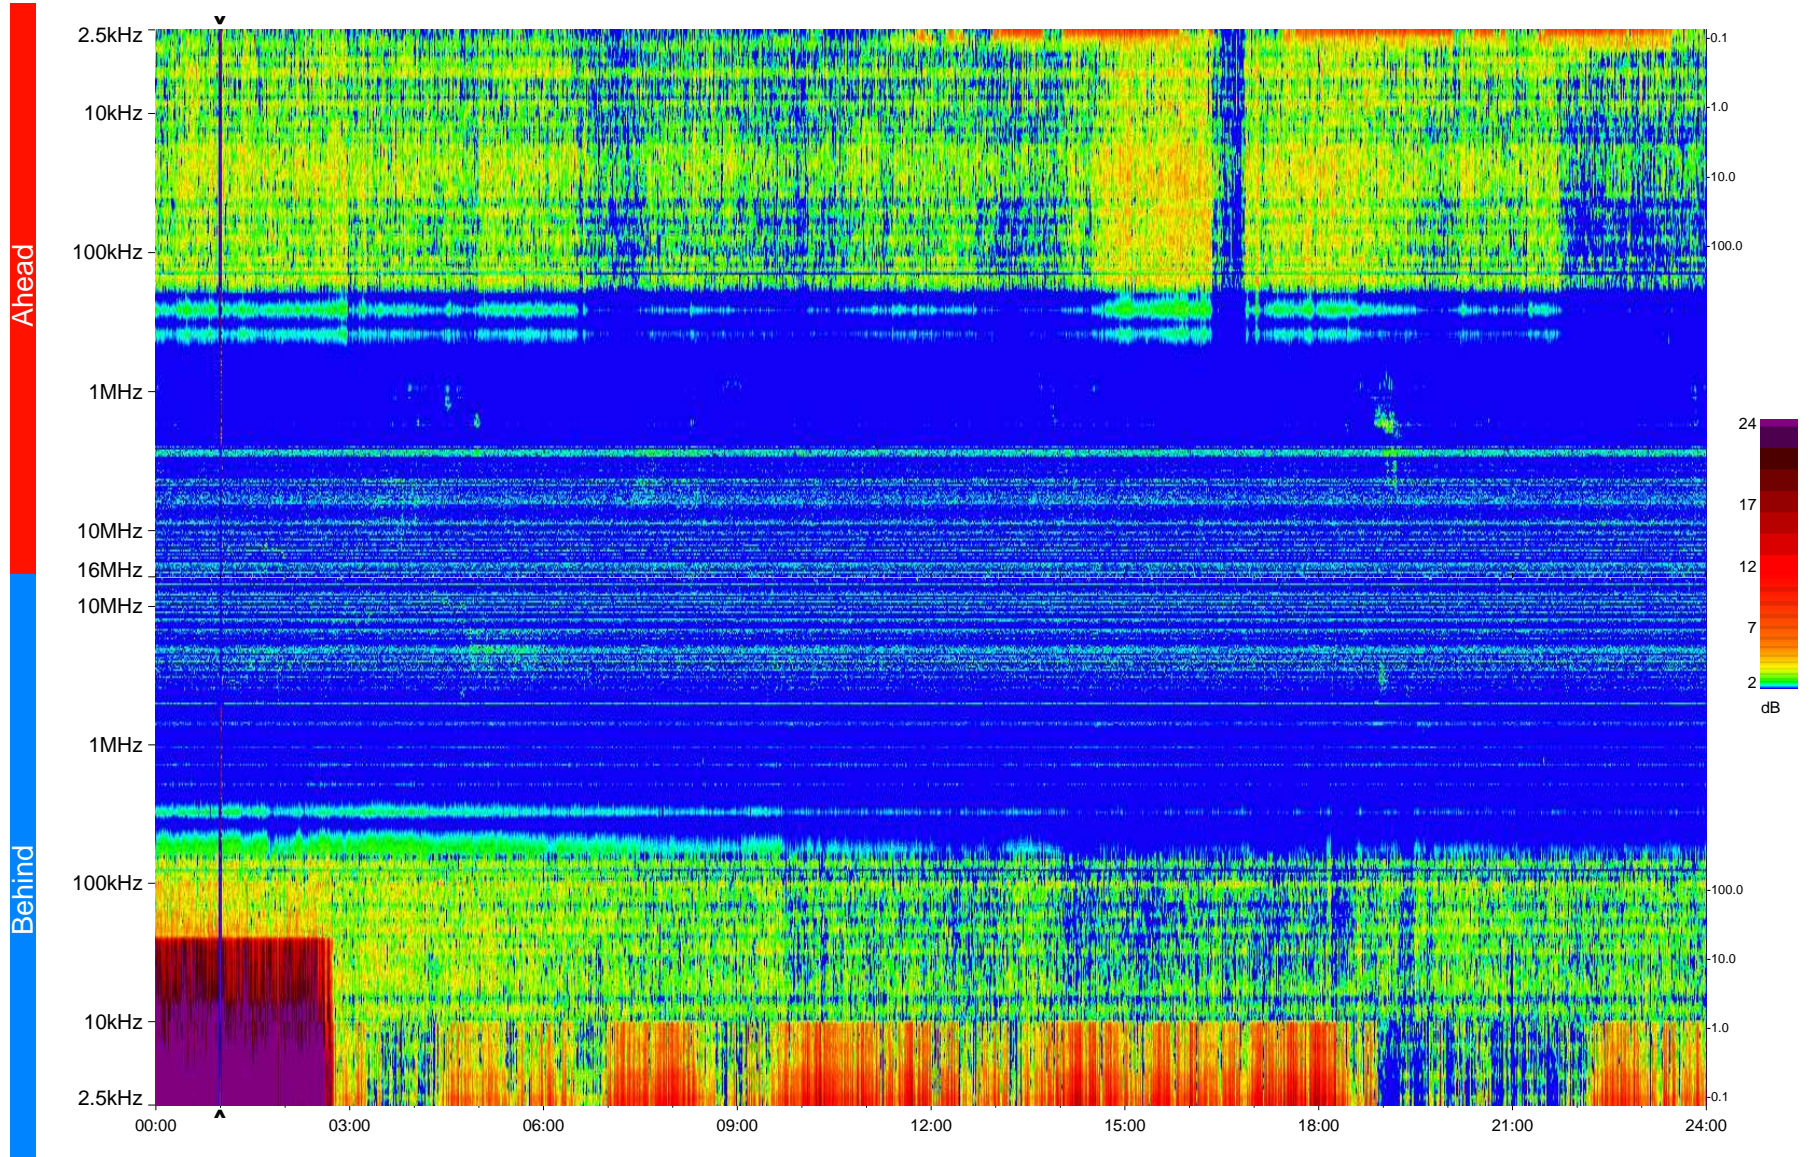

STEREO/WAVES Daily Summary - 29-Jun-2009 (DOY 180)

Ahead source file = swaves_ahead_2009_180_1_05.fin
Ahead PSE Angle = xxx.x

Behind PSE Angle = xxx.x
Behind source file = swaves_behind_2009_180_1_05.fin

Time (UTC)