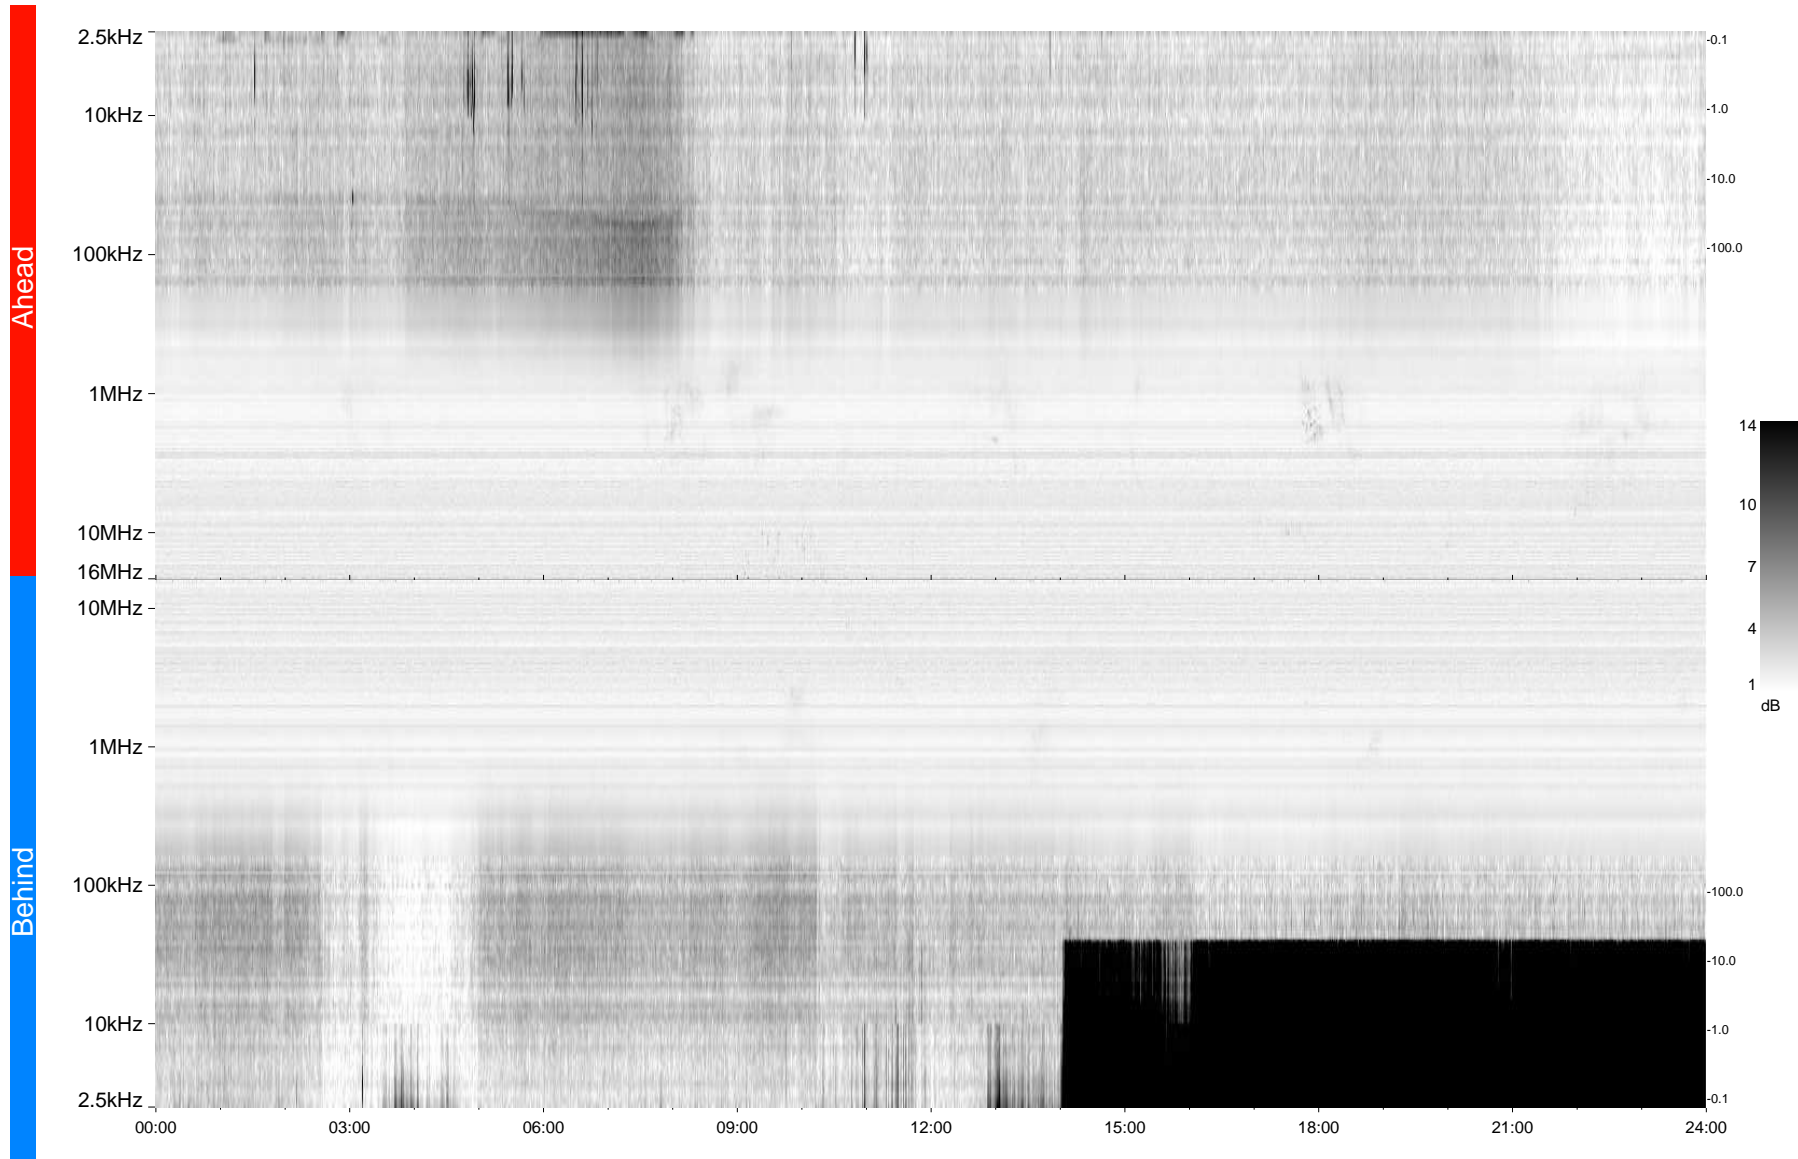

# STEREO/WAVES Daily Summary - 28-Jun-2009 (DOY 179)

Ahead source file = swaves\_ahead\_2009\_179\_1\_04.fin  
Ahead PSE Angle = xxx.x

Behind PSE Angle = xxx.x  
Behind source file = swaves\_behind\_2009\_179\_1\_04.fin

Time (UTC)