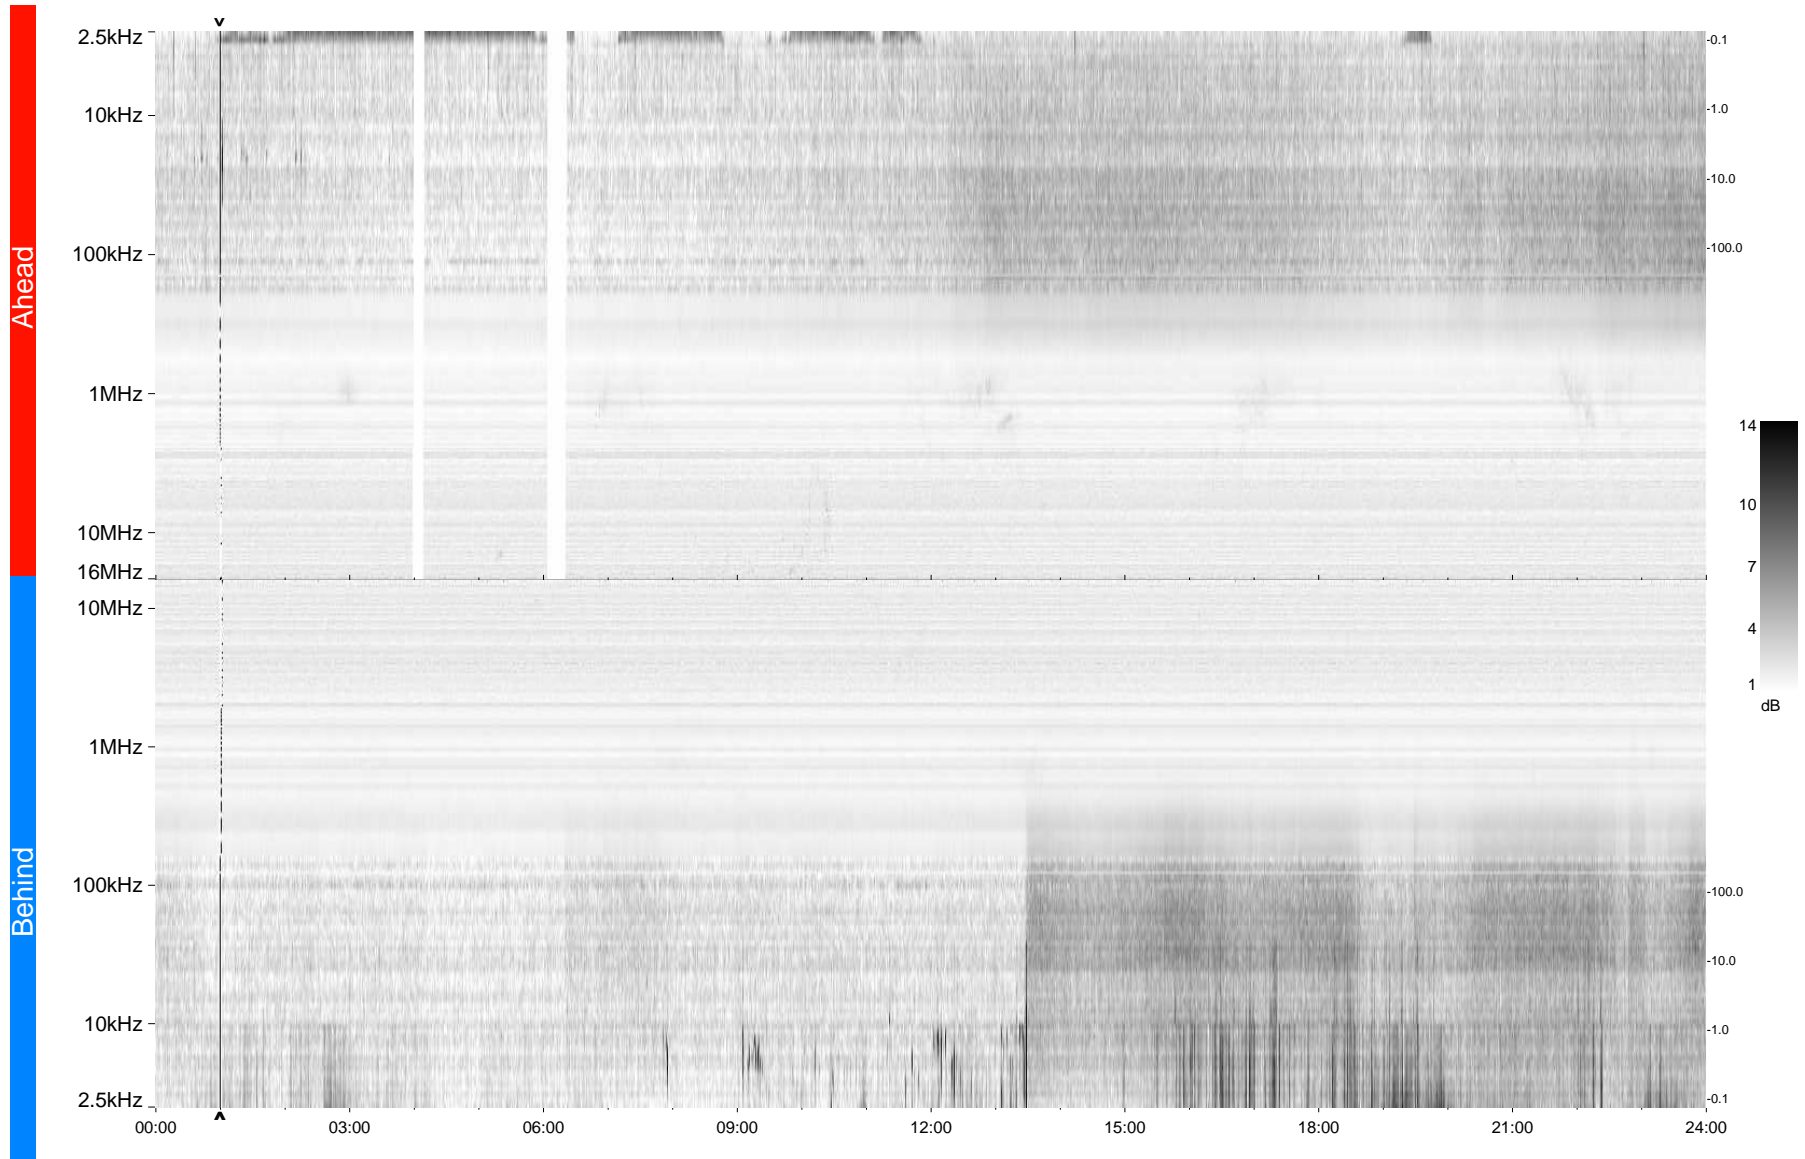

STEREO/WAVES Daily Summary - 27-Jun-2009 (DOY 178)

Ahead source file = swaves_ahead_2009_178_1_04.fin
Ahead PSE Angle = xxx.x

Behind PSE Angle = xxx.x
Behind source file = swaves_behind_2009_178_1_04.fin

Time (UTC)