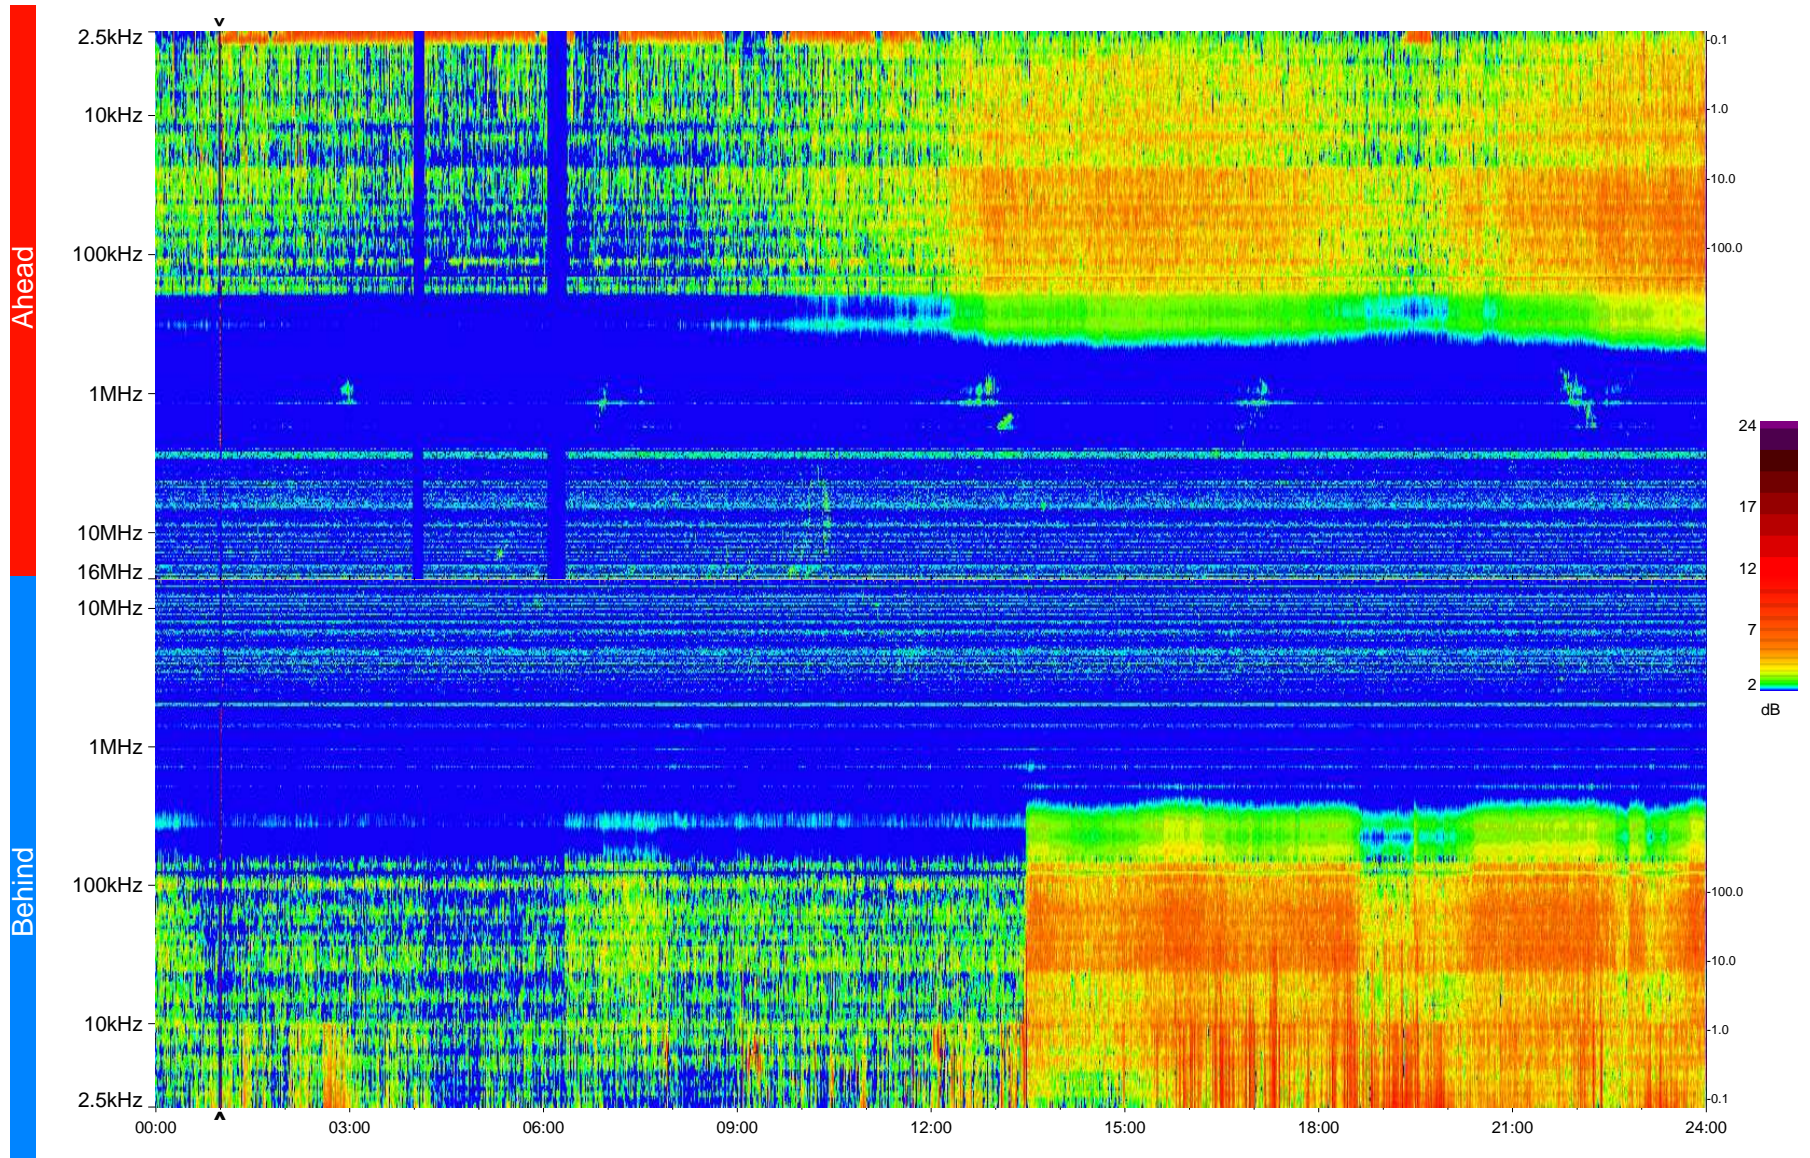

STEREO/WAVES Daily Summary - 27-Jun-2009 (DOY 178)

Ahead source file = swaves_ahead_2009_178_1_04.fin
Ahead PSE Angle = xxx.x

Behind PSE Angle = xxx.x
Behind source file = swaves_behind_2009_178_1_04.fin

Time (UTC)