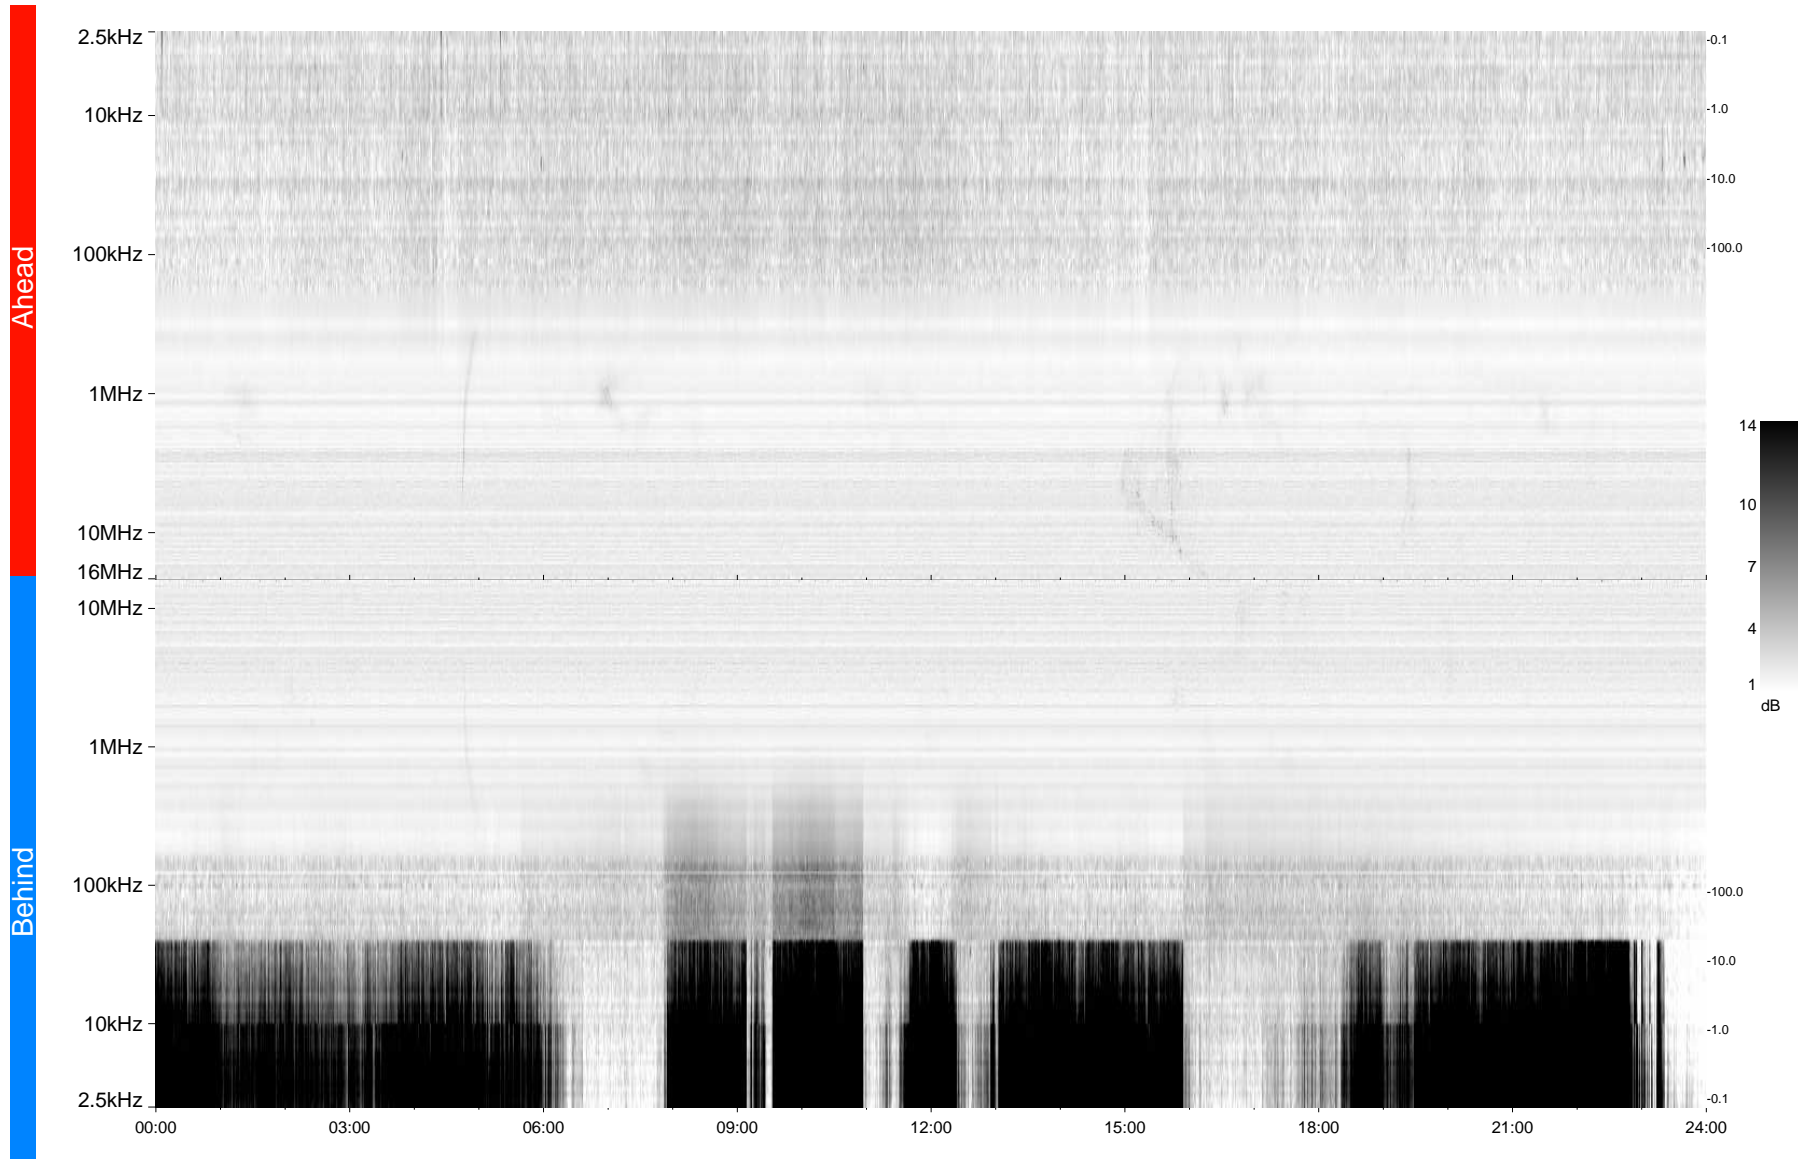

STEREO/WAVES Daily Summary - 26-Jun-2009 (DOY 177)

Ahead source file = swaves_ahead_2009_177_1_04.fin
Ahead PSE Angle = xxx.x

Behind PSE Angle = xxx.x
Behind source file = swaves_behind_2009_177_1_04.fin

Time (UTC)