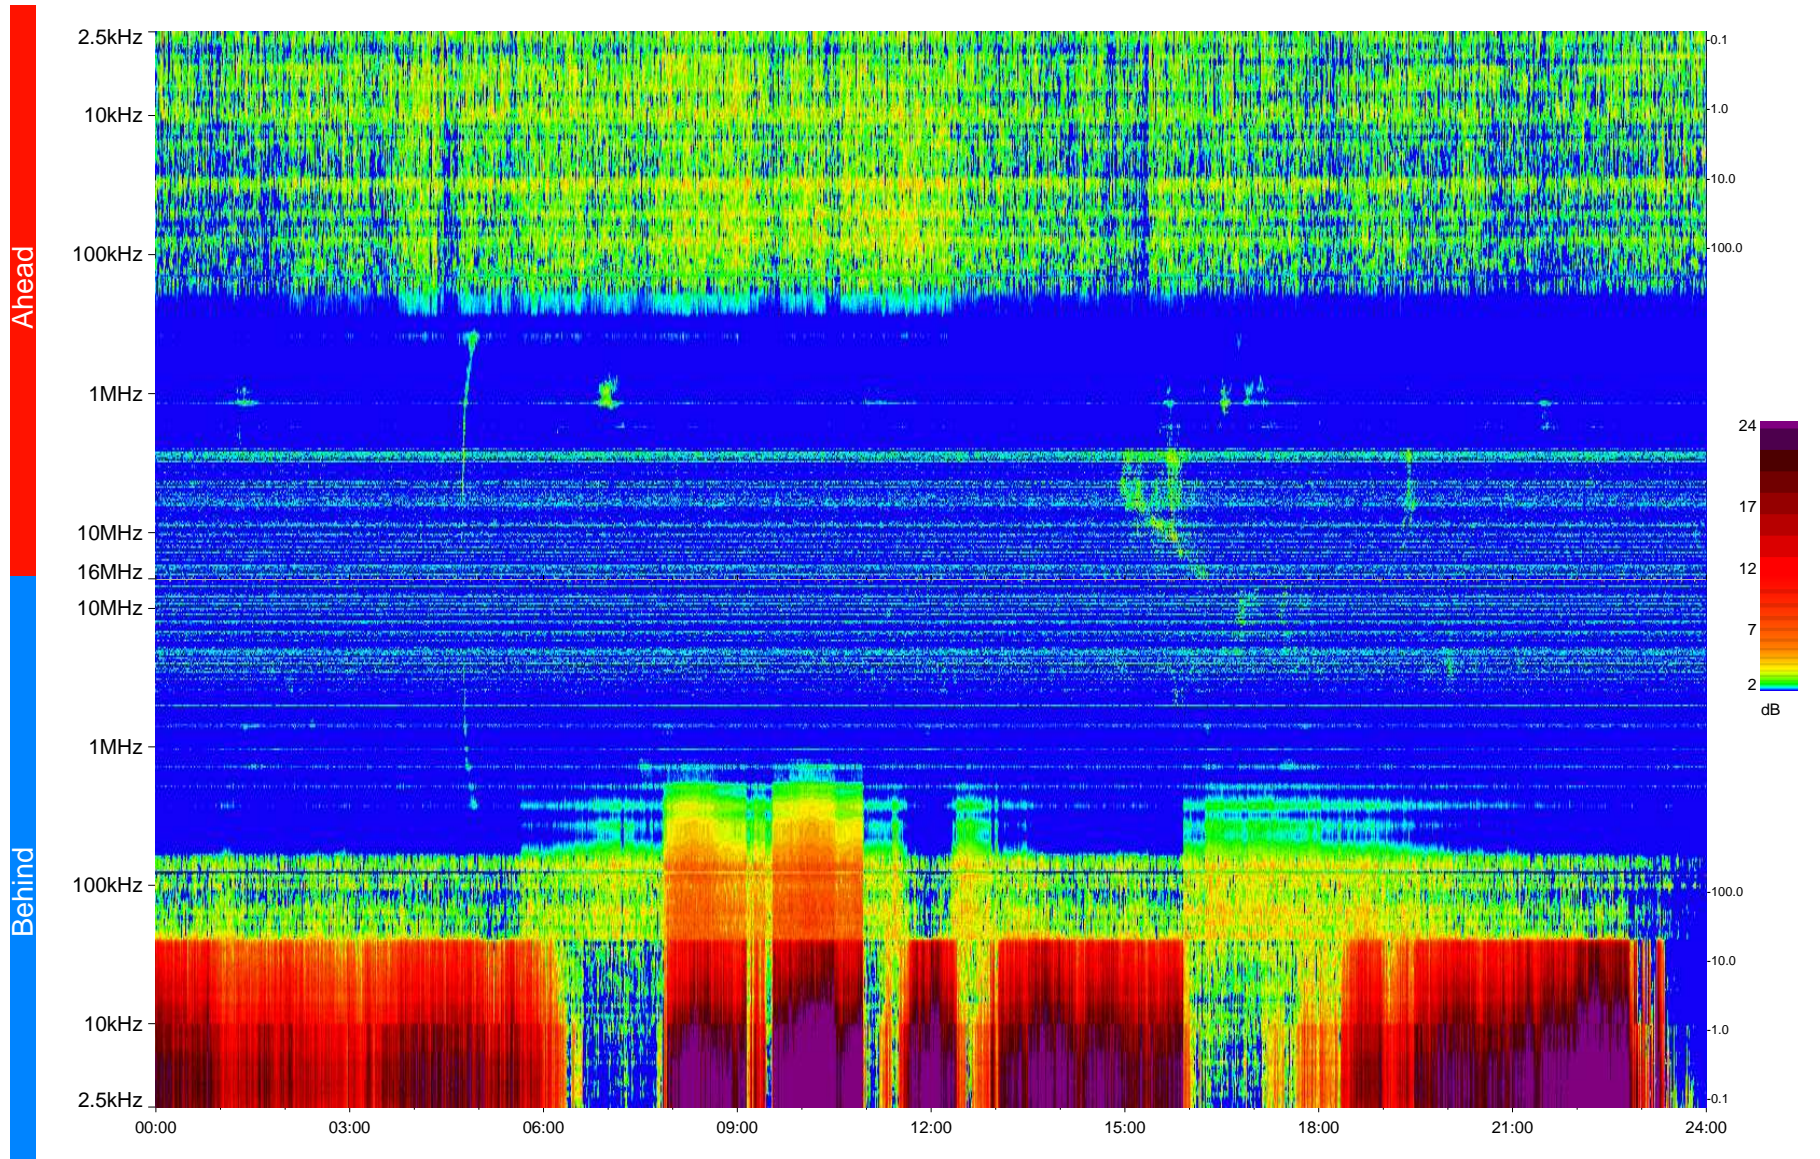

STEREO/WAVES Daily Summary - 26-Jun-2009 (DOY 177)

Ahead source file = swaves_ahead_2009_177_1_04.fin
Ahead PSE Angle = xxx.x

Behind PSE Angle = xxx.x
Behind source file = swaves_behind_2009_177_1_04.fin

Time (UTC)