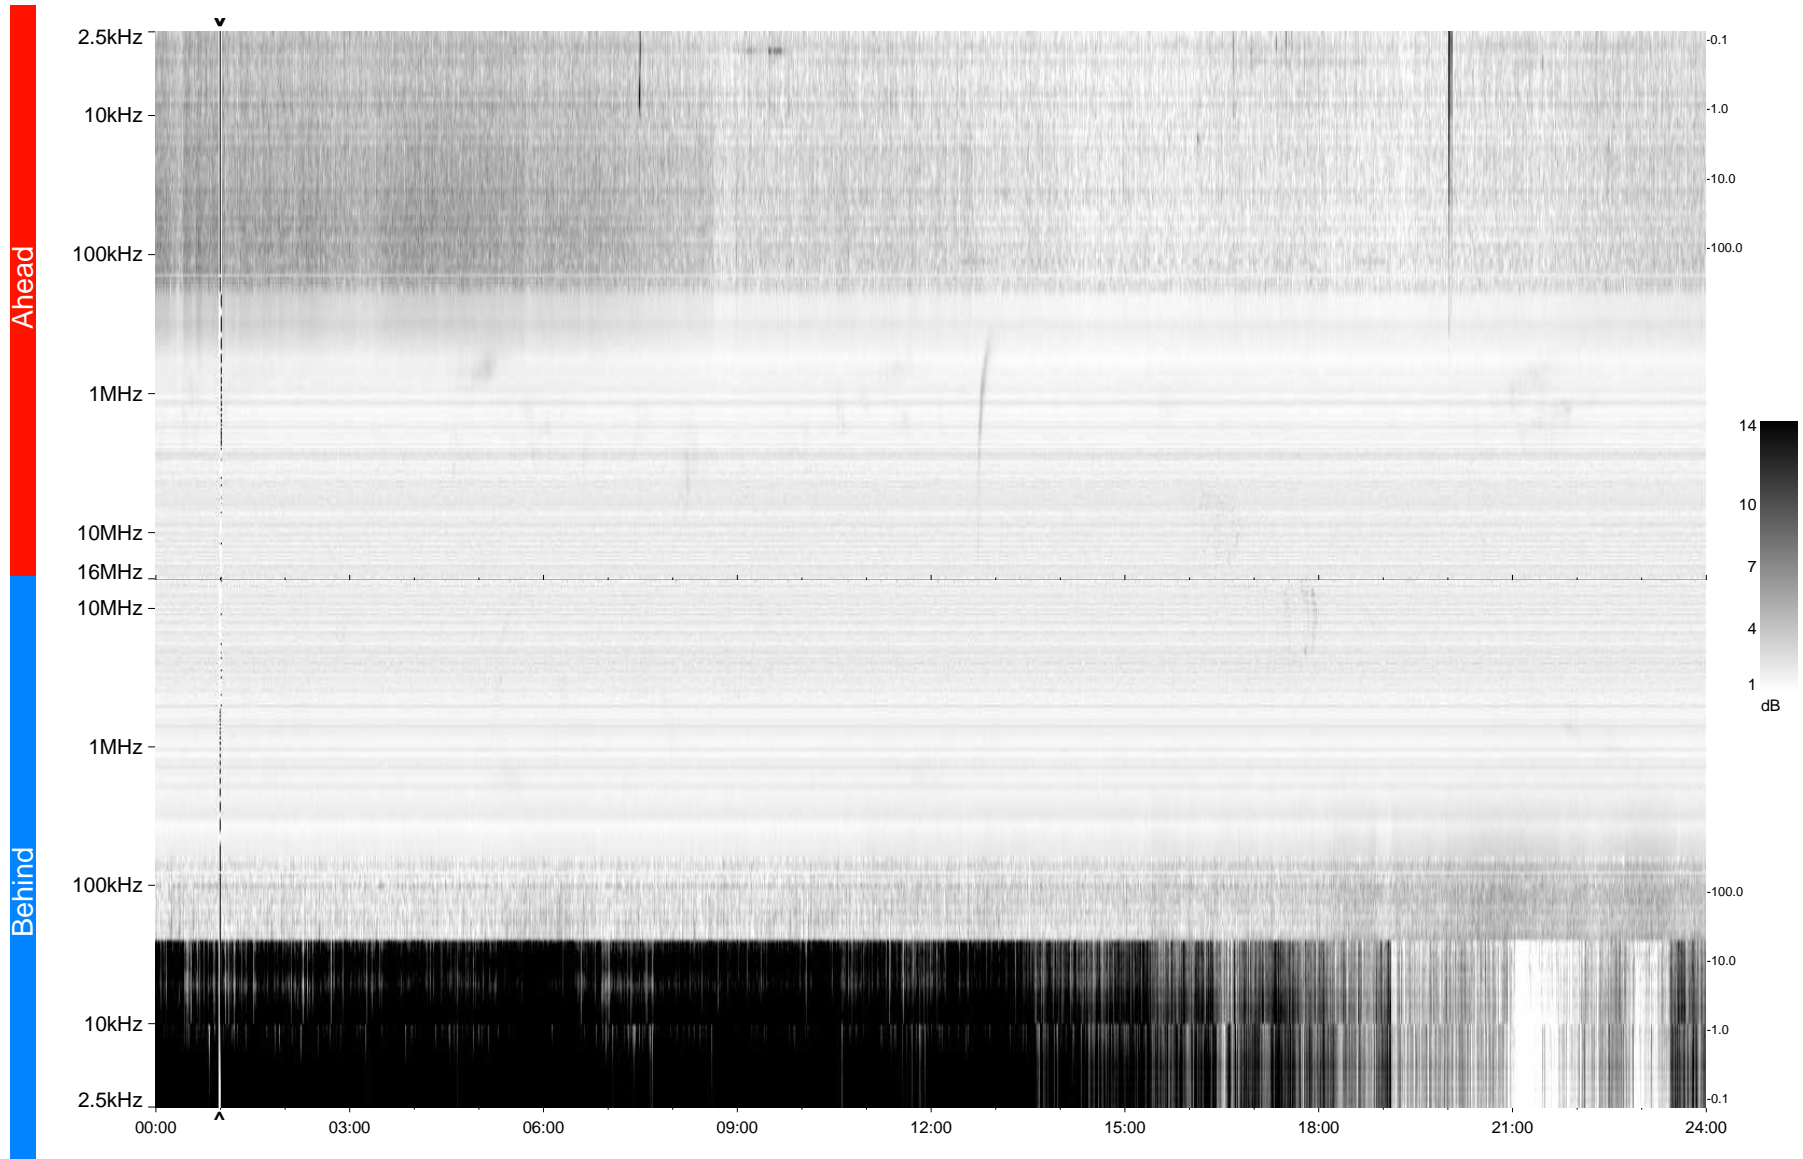

STEREO/WAVES Daily Summary - 25-Jun-2009 (DOY 176)

Ahead source file = swaves_ahead_2009_176_1_04.fin
Ahead PSE Angle = xxx.x

Behind PSE Angle = xxx.x
Behind source file = swaves_behind_2009_176_1_04.fin

Time (UTC)