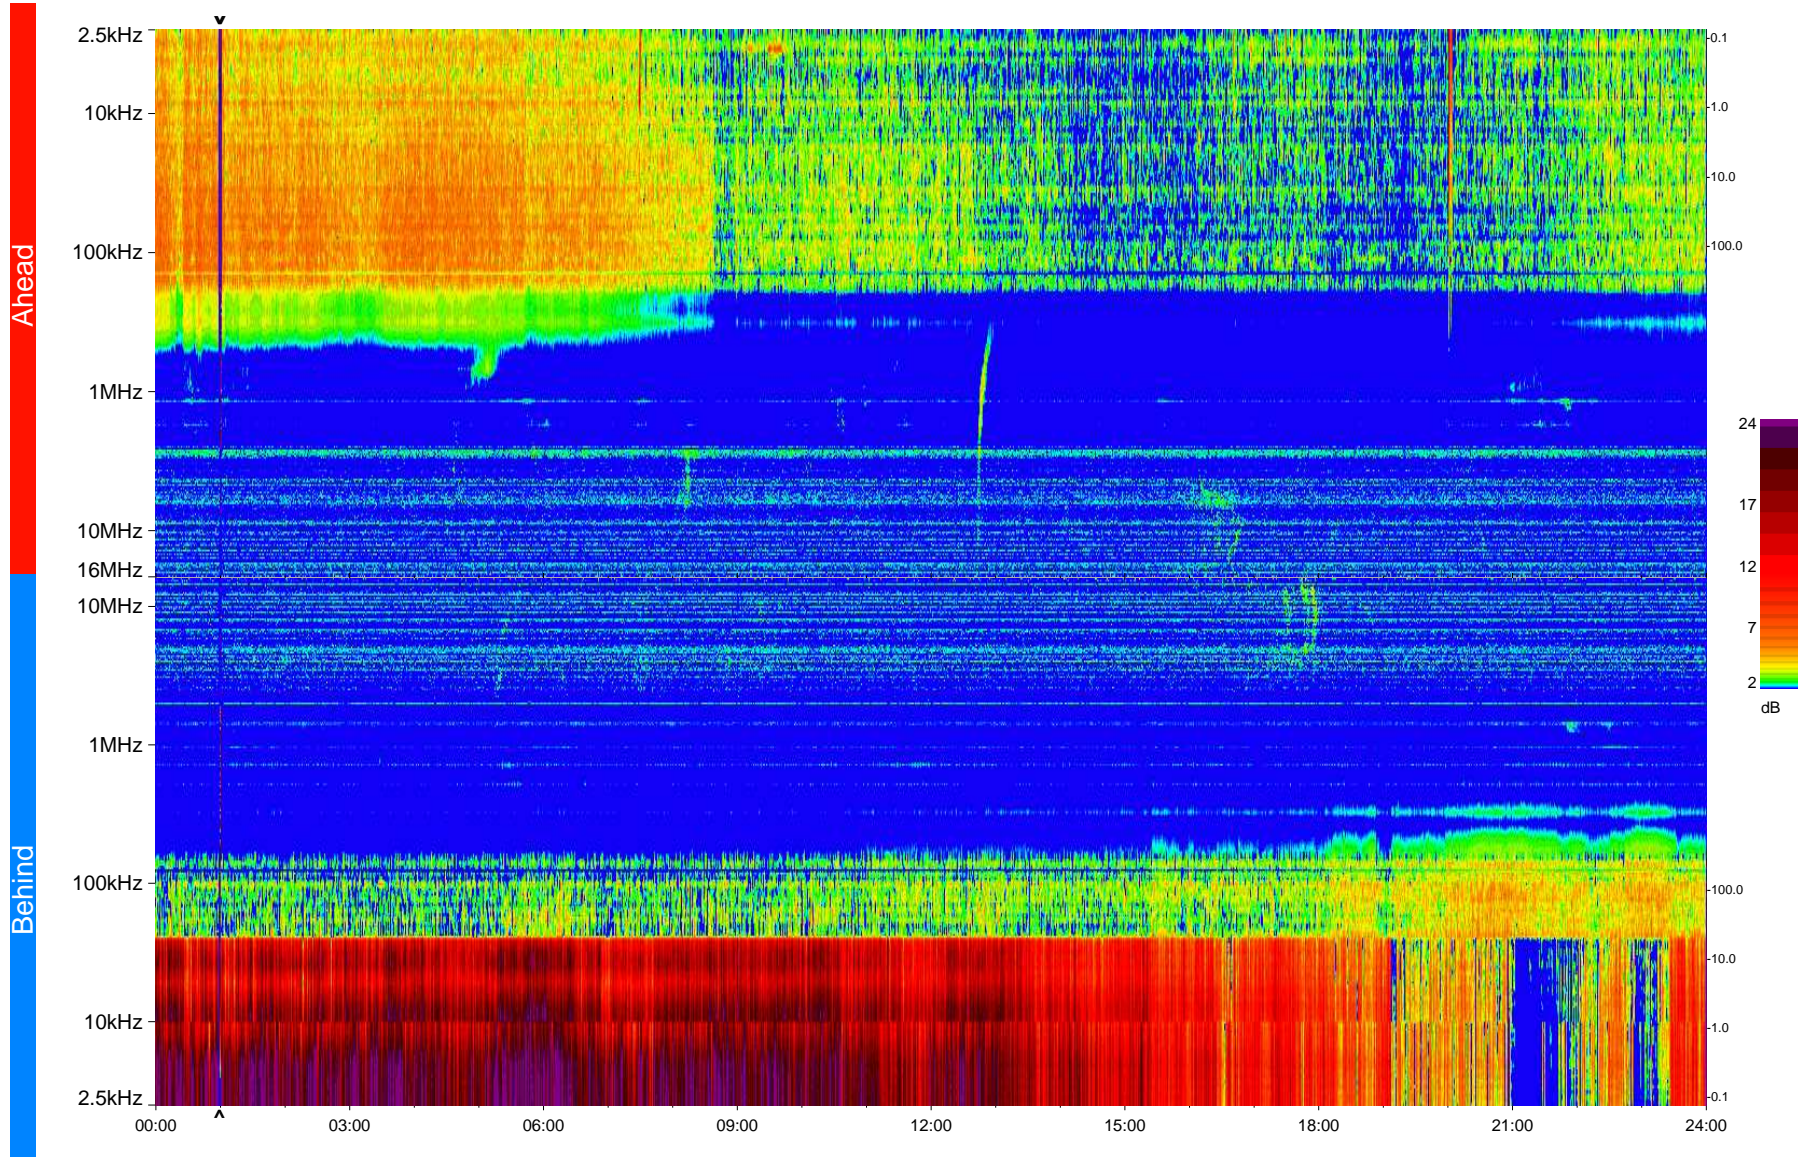

# STEREO/WAVES Daily Summary - 25-Jun-2009 (DOY 176)

Ahead source file = swaves\_ahead\_2009\_176\_1\_04.fin  
Ahead PSE Angle = xxx.x

Behind PSE Angle = xxx.x  
Behind source file = swaves\_behind\_2009\_176\_1\_04.fin

Time (UTC)