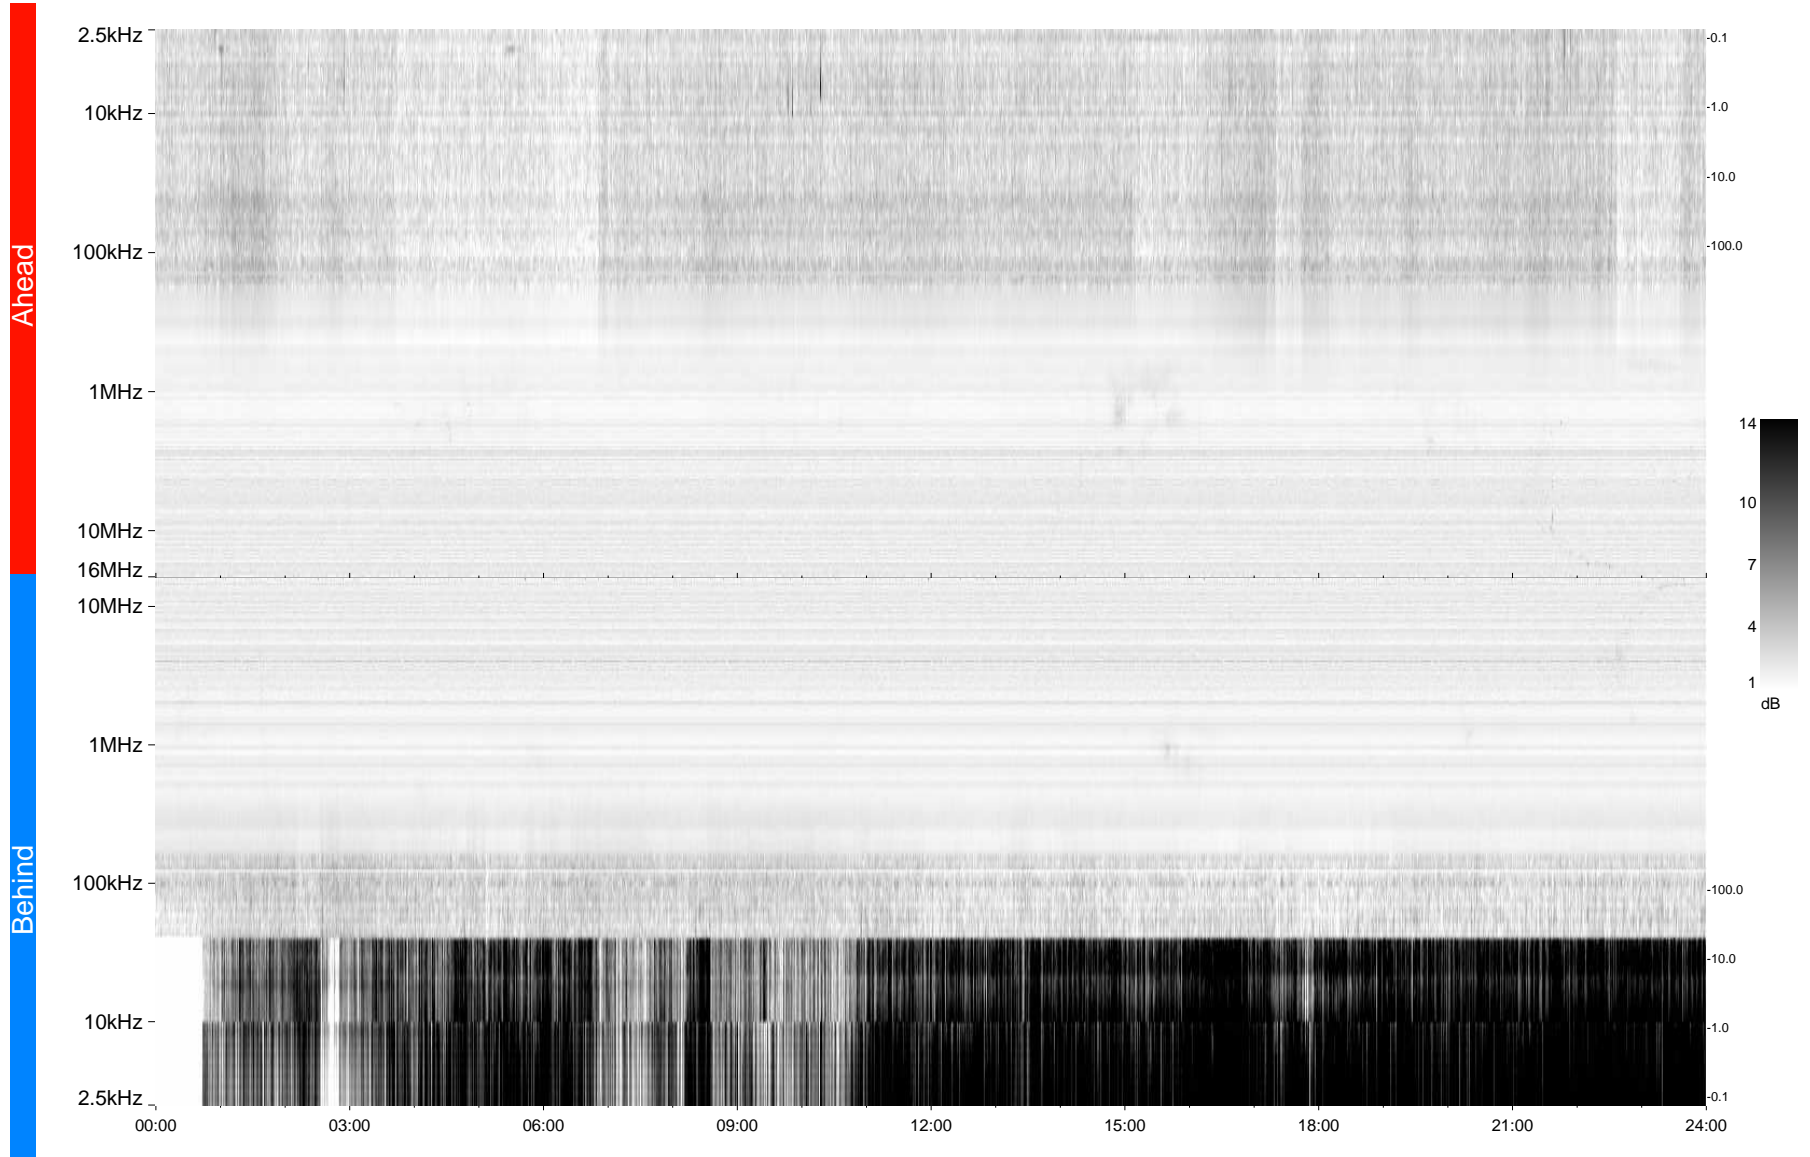

STEREO/WAVES Daily Summary - 24-Jun-2009 (DOY 175)

Ahead source file = swaves_ahead_2009_175_1_04.fin
Ahead PSE Angle = xxx.x

Behind PSE Angle = xxx.x
Behind source file = swaves_behind_2009_175_1_04.fin

Time (UTC)