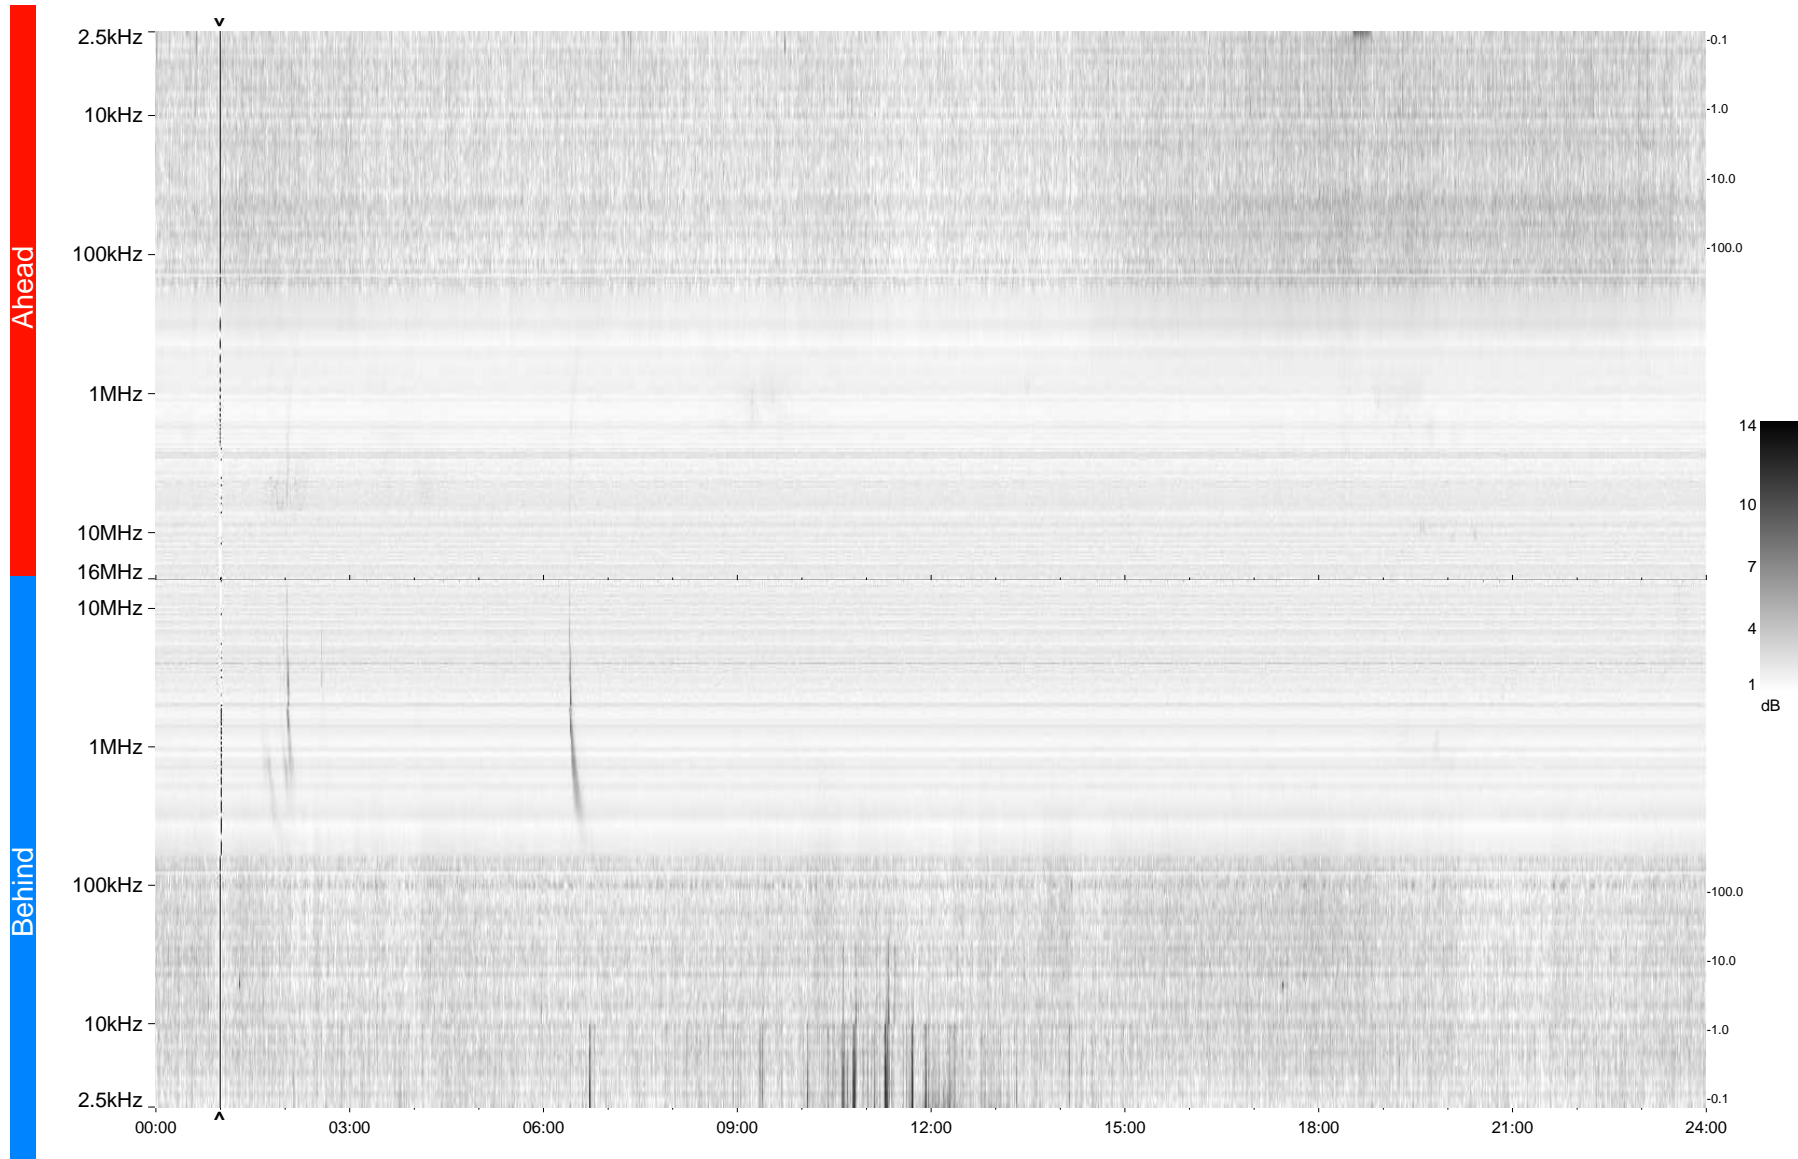

STEREO/WAVES Daily Summary - 23-Jun-2009 (DOY 174)

Ahead source file = swaves_ahead_2009_174_1_04.fin
Ahead PSE Angle = xxx.x

Behind PSE Angle = xxx.x
Behind source file = swaves_behind_2009_174_1_04.fin

Time (UTC)