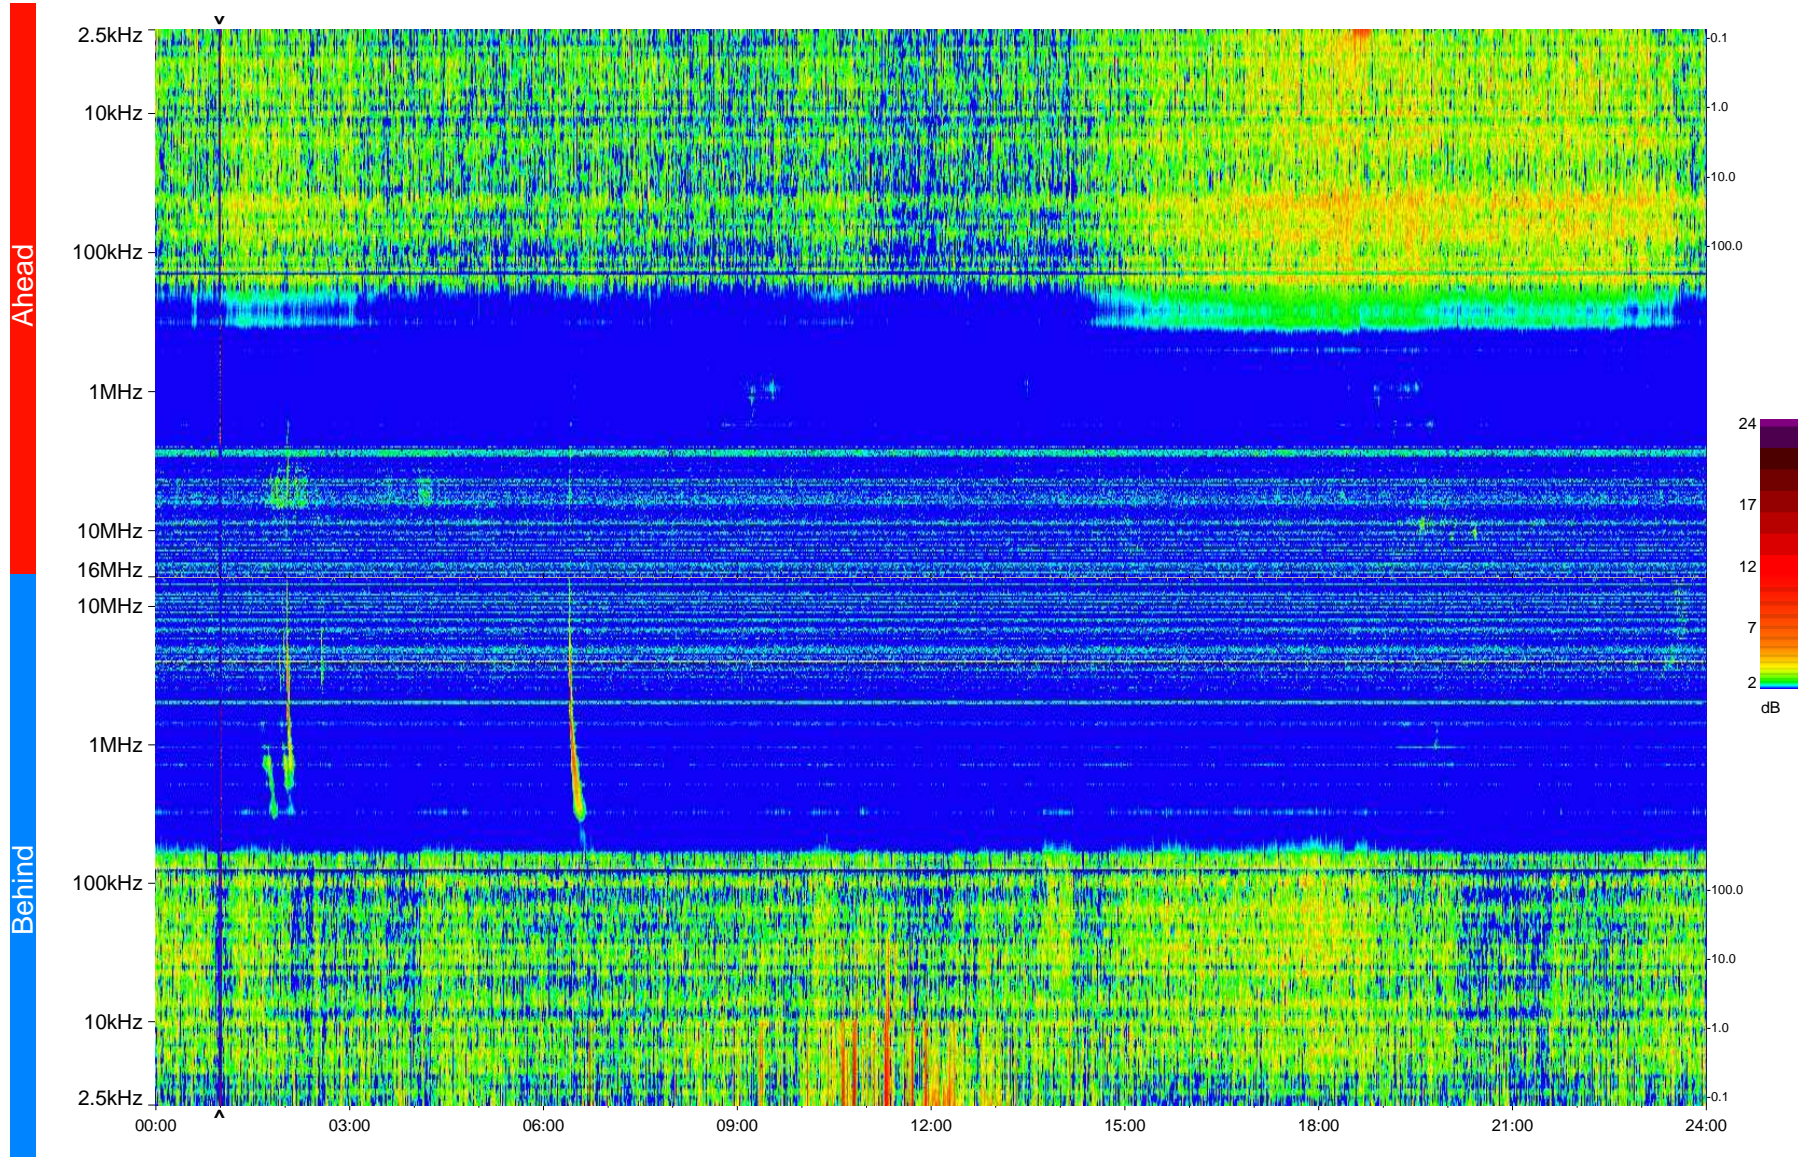

STEREO/WAVES Daily Summary - 23-Jun-2009 (DOY 174)

Ahead source file = swaves_ahead_2009_174_1_04.fin
Ahead PSE Angle = xxx.x

Behind PSE Angle = xxx.x
Behind source file = swaves_behind_2009_174_1_04.fin

Time (UTC)