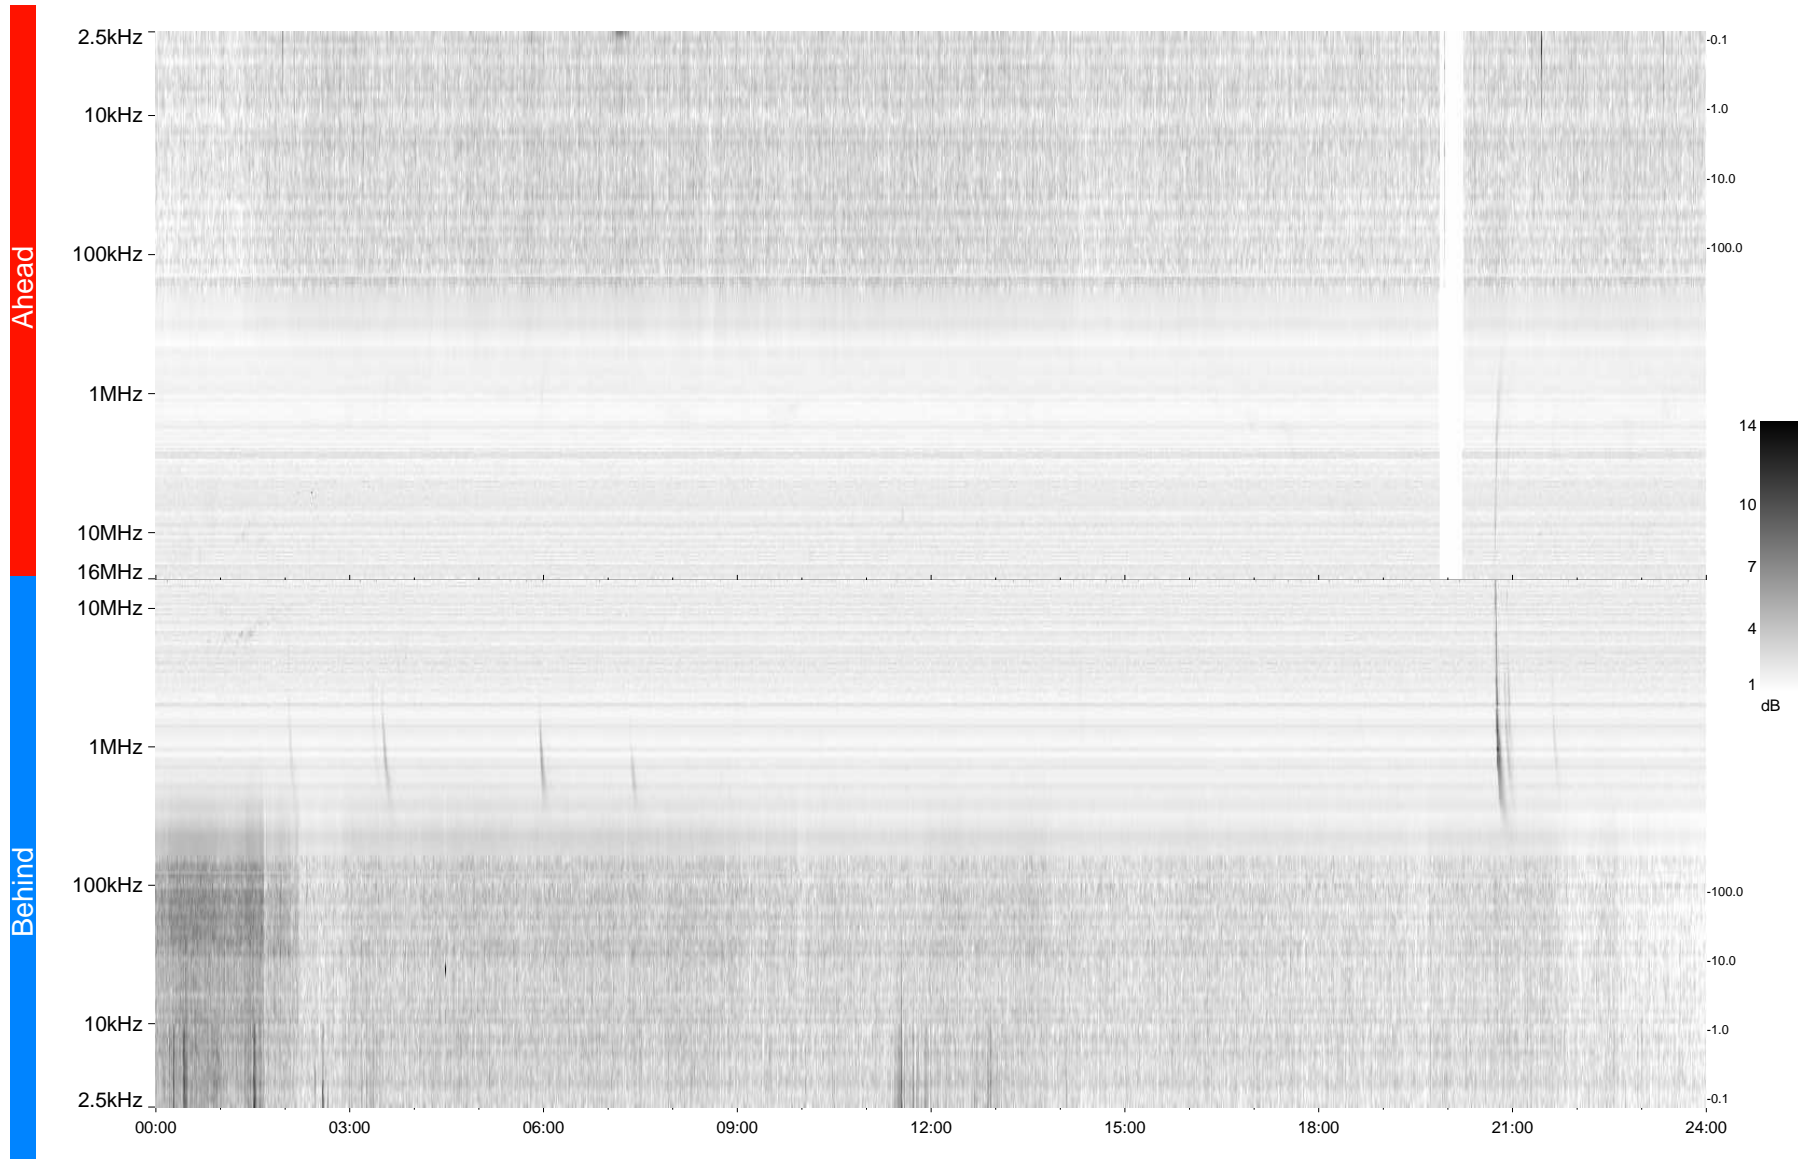

STEREO/WAVES Daily Summary - 22-Jun-2009 (DOY 173)

Ahead source file = swaves_ahead_2009_173_1_04.fin
Ahead PSE Angle = xxx.x

Behind PSE Angle = xxx.x
Behind source file = swaves_behind_2009_173_1_04.fin

Time (UTC)