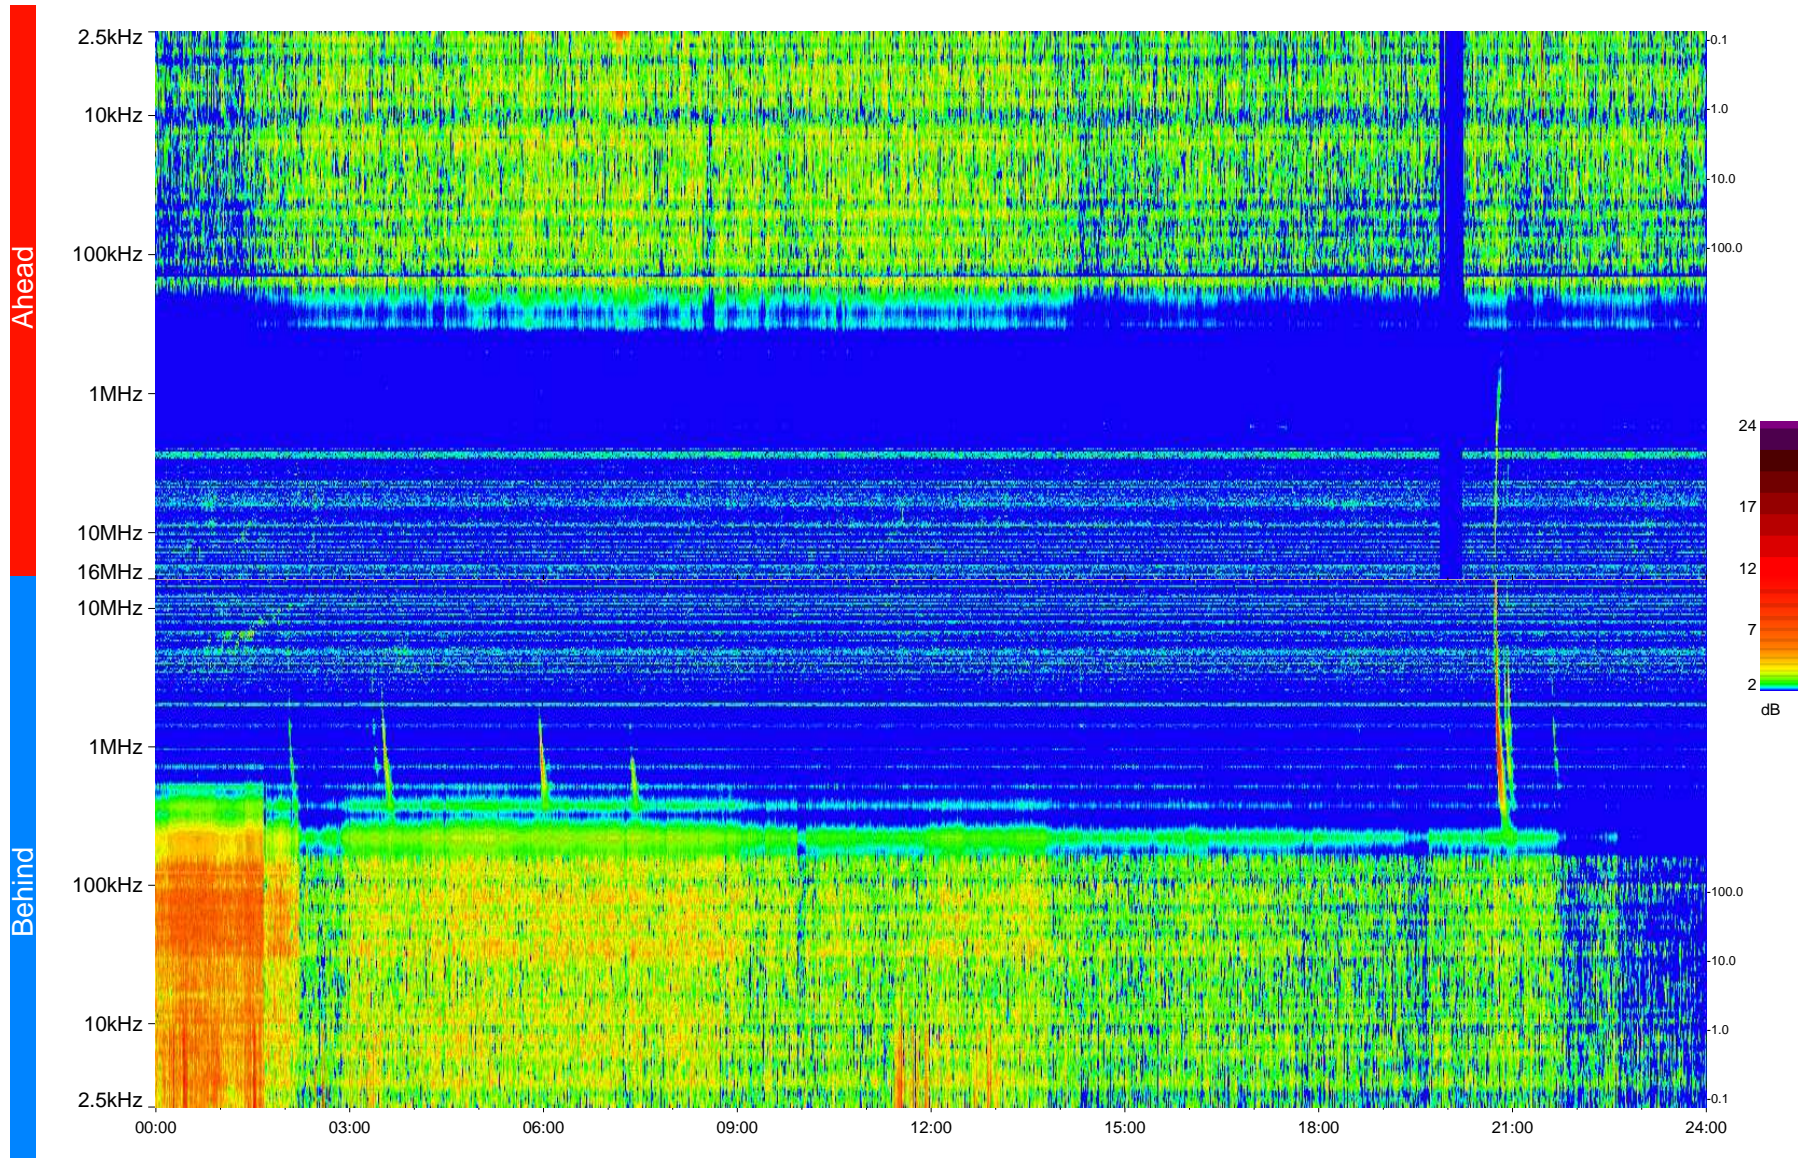

STEREO/WAVES Daily Summary - 22-Jun-2009 (DOY 173)

Ahead source file = swaves_ahead_2009_173_1_04.fin
Ahead PSE Angle = xxx.x

Behind PSE Angle = xxx.x
Behind source file = swaves_behind_2009_173_1_04.fin

Time (UTC)