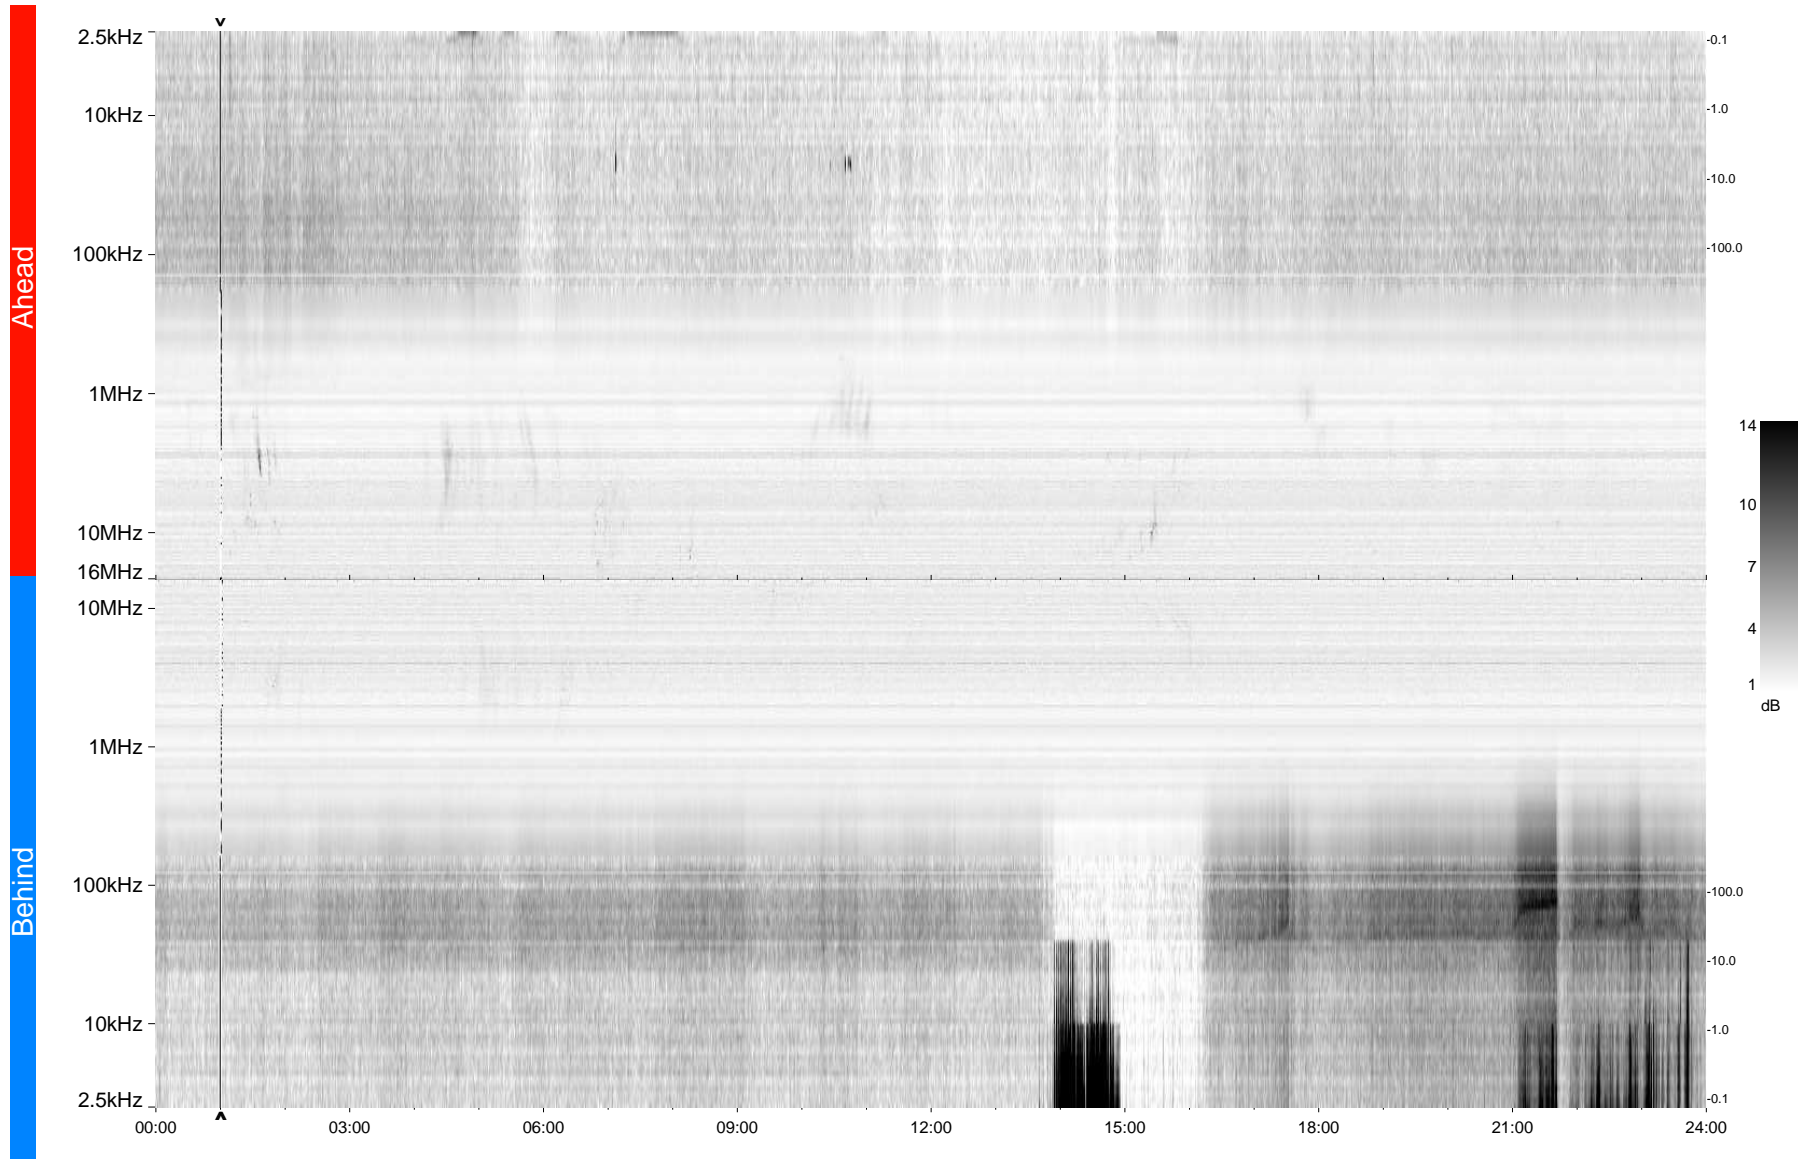

STEREO/WAVES Daily Summary - 21-Jun-2009 (DOY 172)

Ahead source file = swaves_ahead_2009_172_1_04.fin
Ahead PSE Angle = xxx.x

Behind PSE Angle = xxx.x
Behind source file = swaves_behind_2009_172_1_04.fin

Time (UTC)