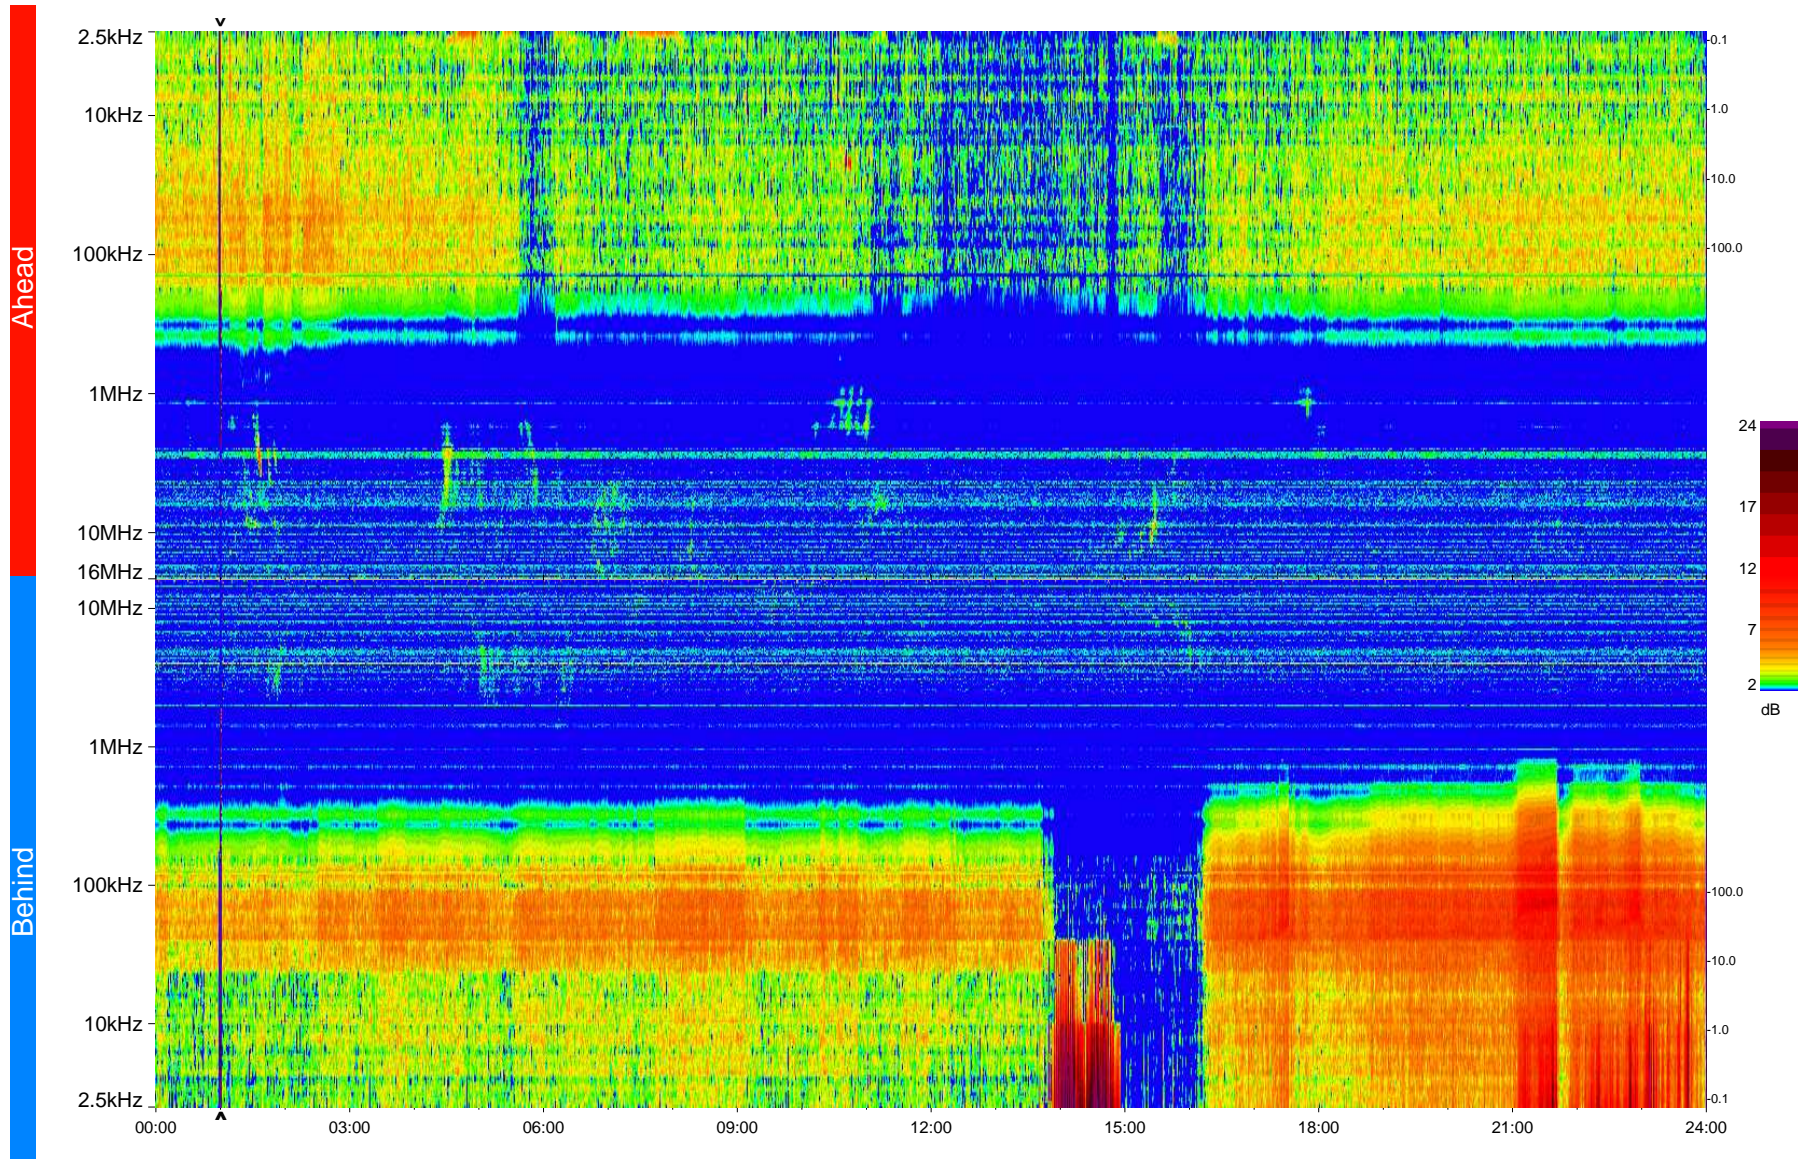

# STEREO/WAVES Daily Summary - 21-Jun-2009 (DOY 172)

Ahead source file = swaves\_ahead\_2009\_172\_1\_04.fin  
Ahead PSE Angle = xxx.x

Behind PSE Angle = xxx.x  
Behind source file = swaves\_behind\_2009\_172\_1\_04.fin

Time (UTC)