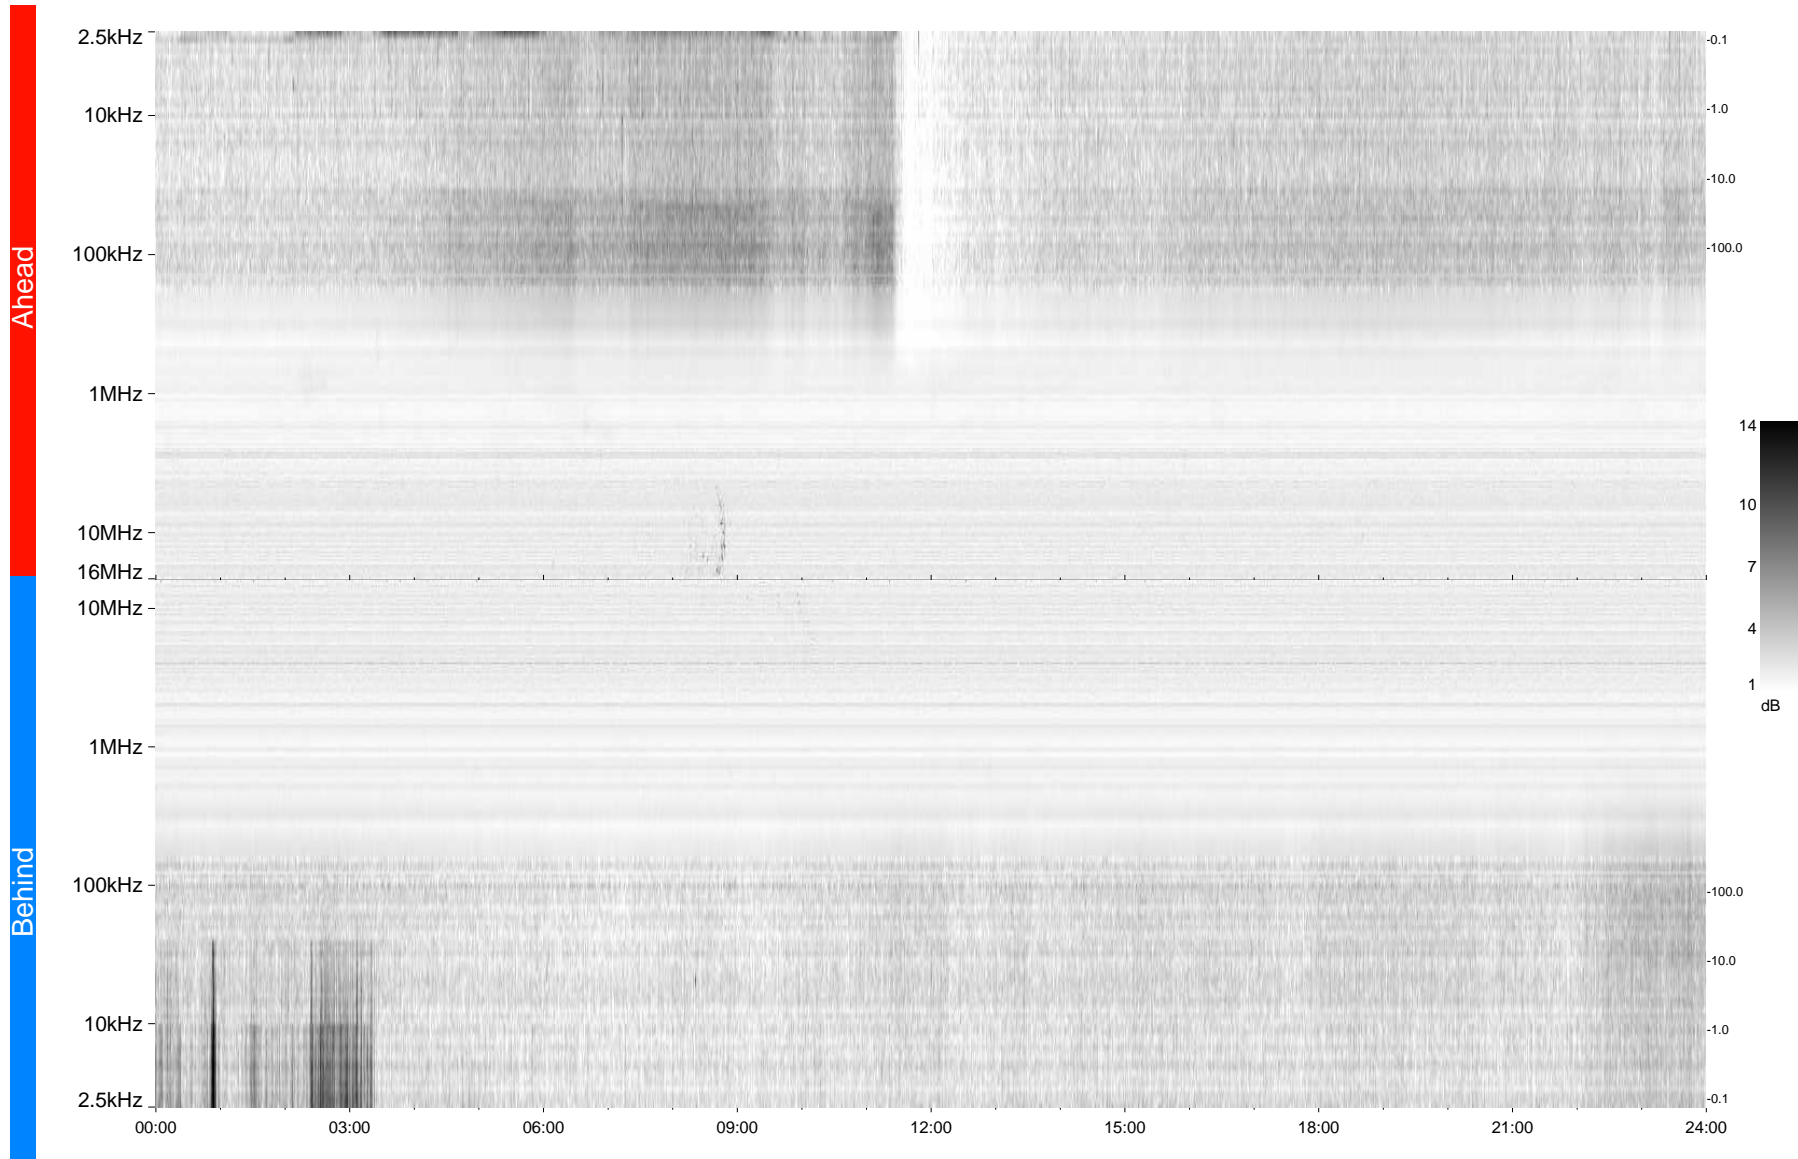

STEREO/WAVES Daily Summary - 20-Jun-2009 (DOY 171)

Ahead source file = swaves_ahead_2009_171_1_04.fin
Ahead PSE Angle = xxx.x

Behind PSE Angle = xxx.x
Behind source file = swaves_behind_2009_171_1_04.fin

Time (UTC)