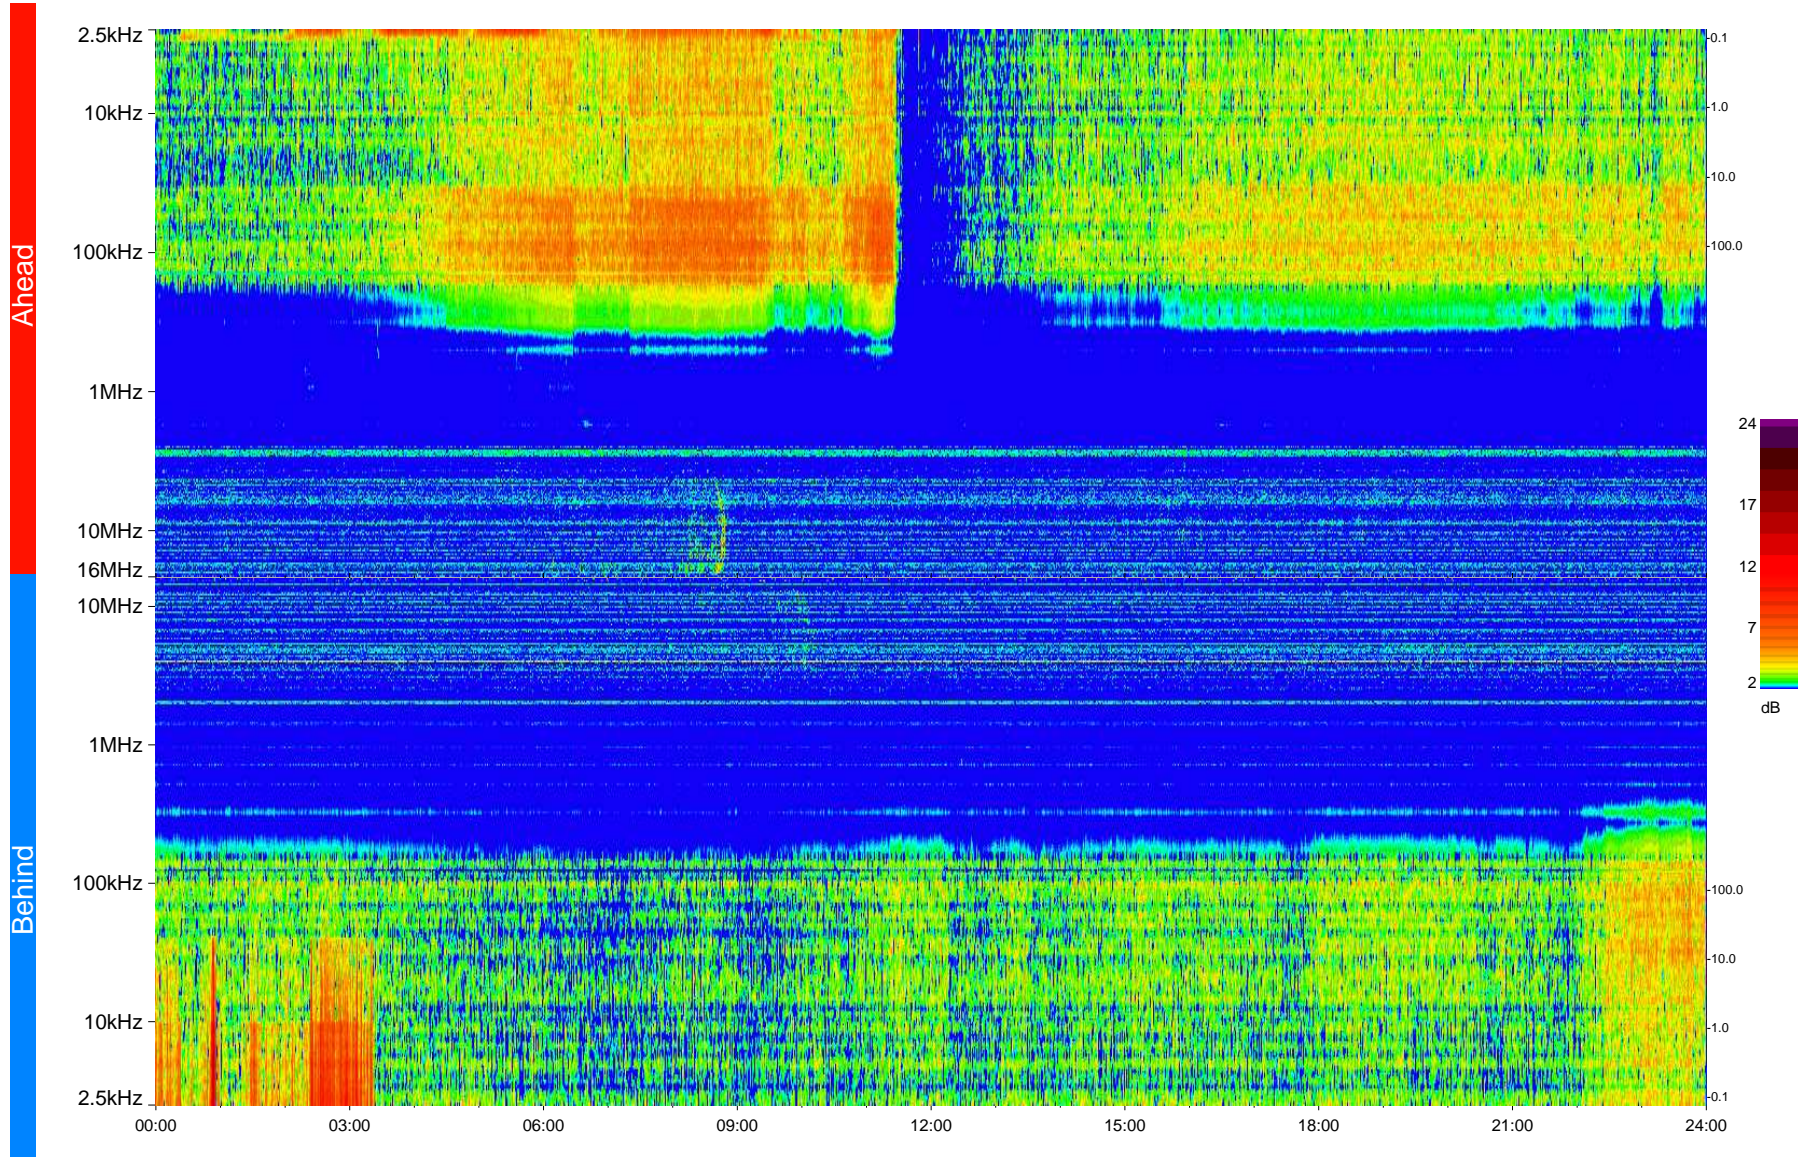

STEREO/WAVES Daily Summary - 20-Jun-2009 (DOY 171)

Ahead source file = swaves_ahead_2009_171_1_04.fin
Ahead PSE Angle = xxx.x

Behind PSE Angle = xxx.x
Behind source file = swaves_behind_2009_171_1_04.fin

Time (UTC)