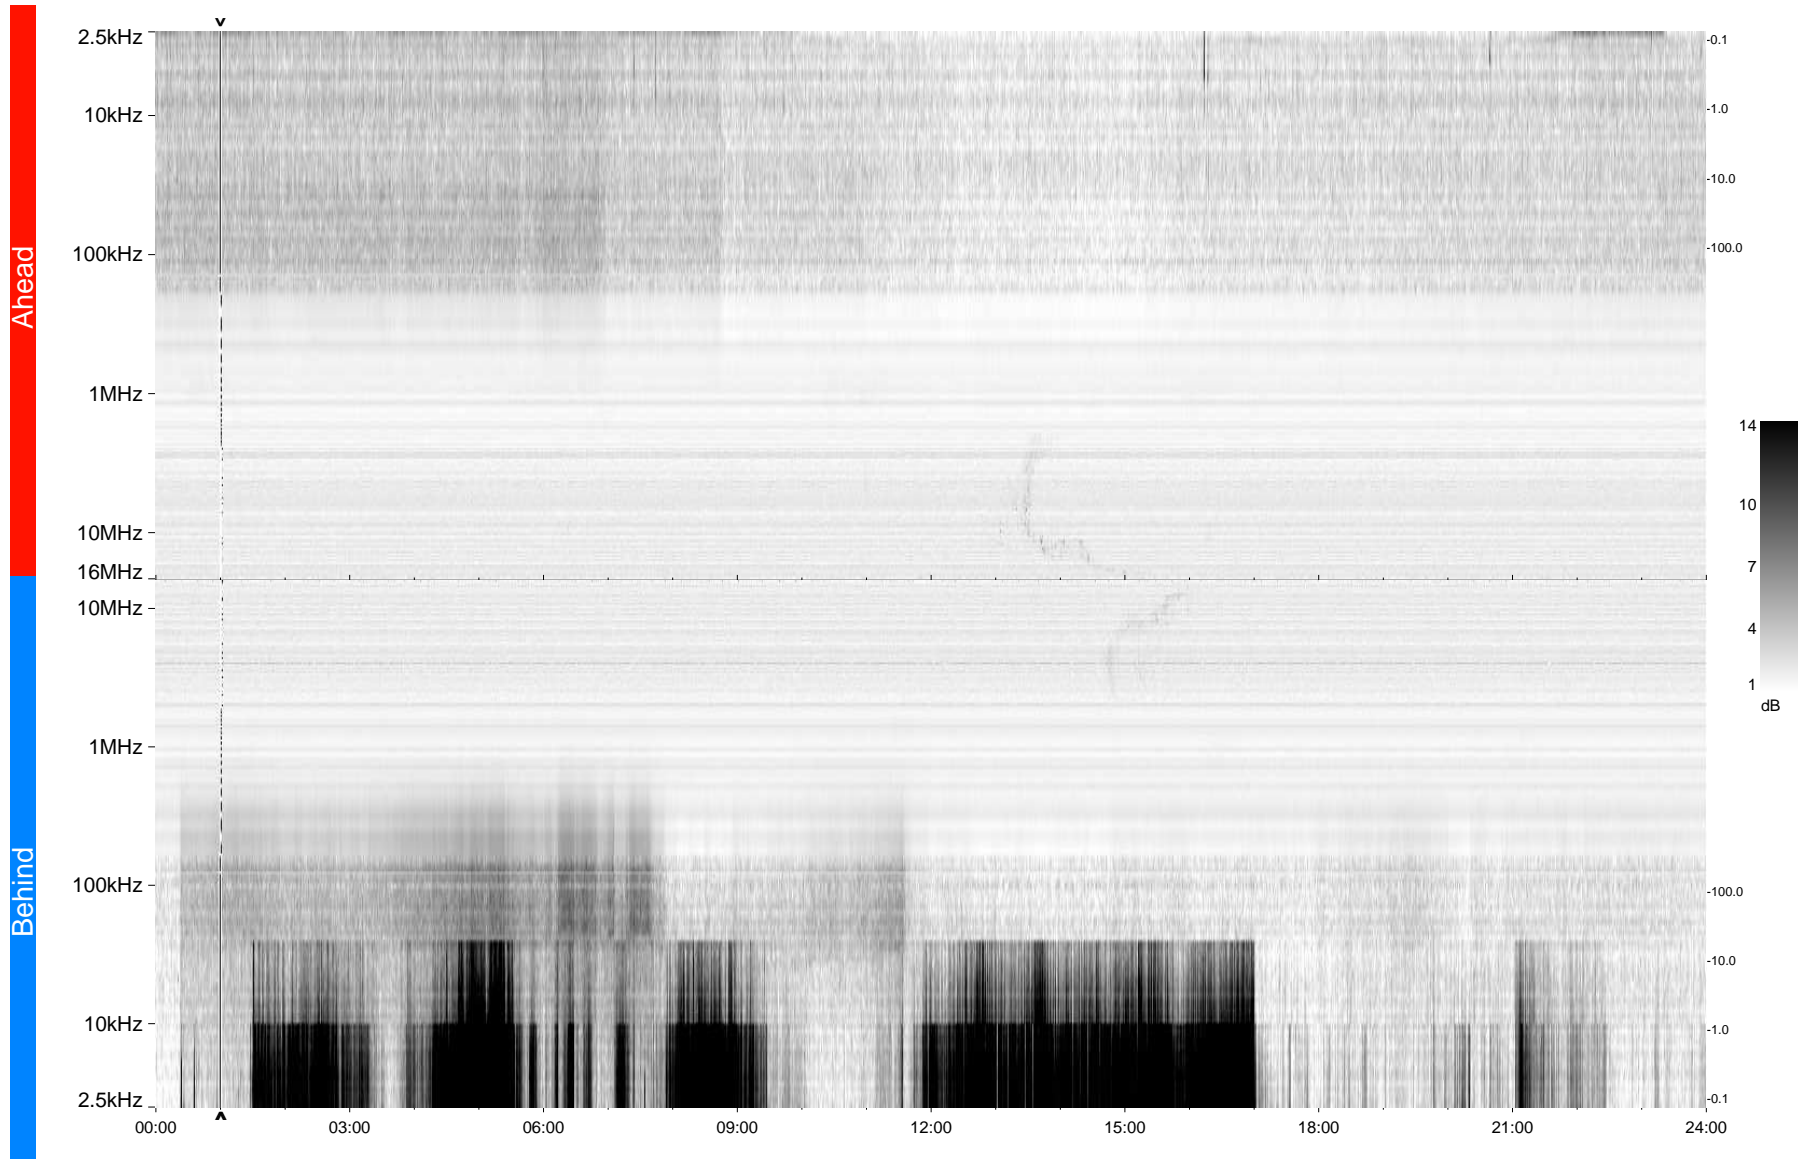

STEREO/WAVES Daily Summary - 19-Jun-2009 (DOY 170)

Ahead source file = swaves_ahead_2009_170_1_04.fin
Ahead PSE Angle = xxx.x

Behind PSE Angle = xxx.x
Behind source file = swaves_behind_2009_170_1_04.fin

Time (UTC)