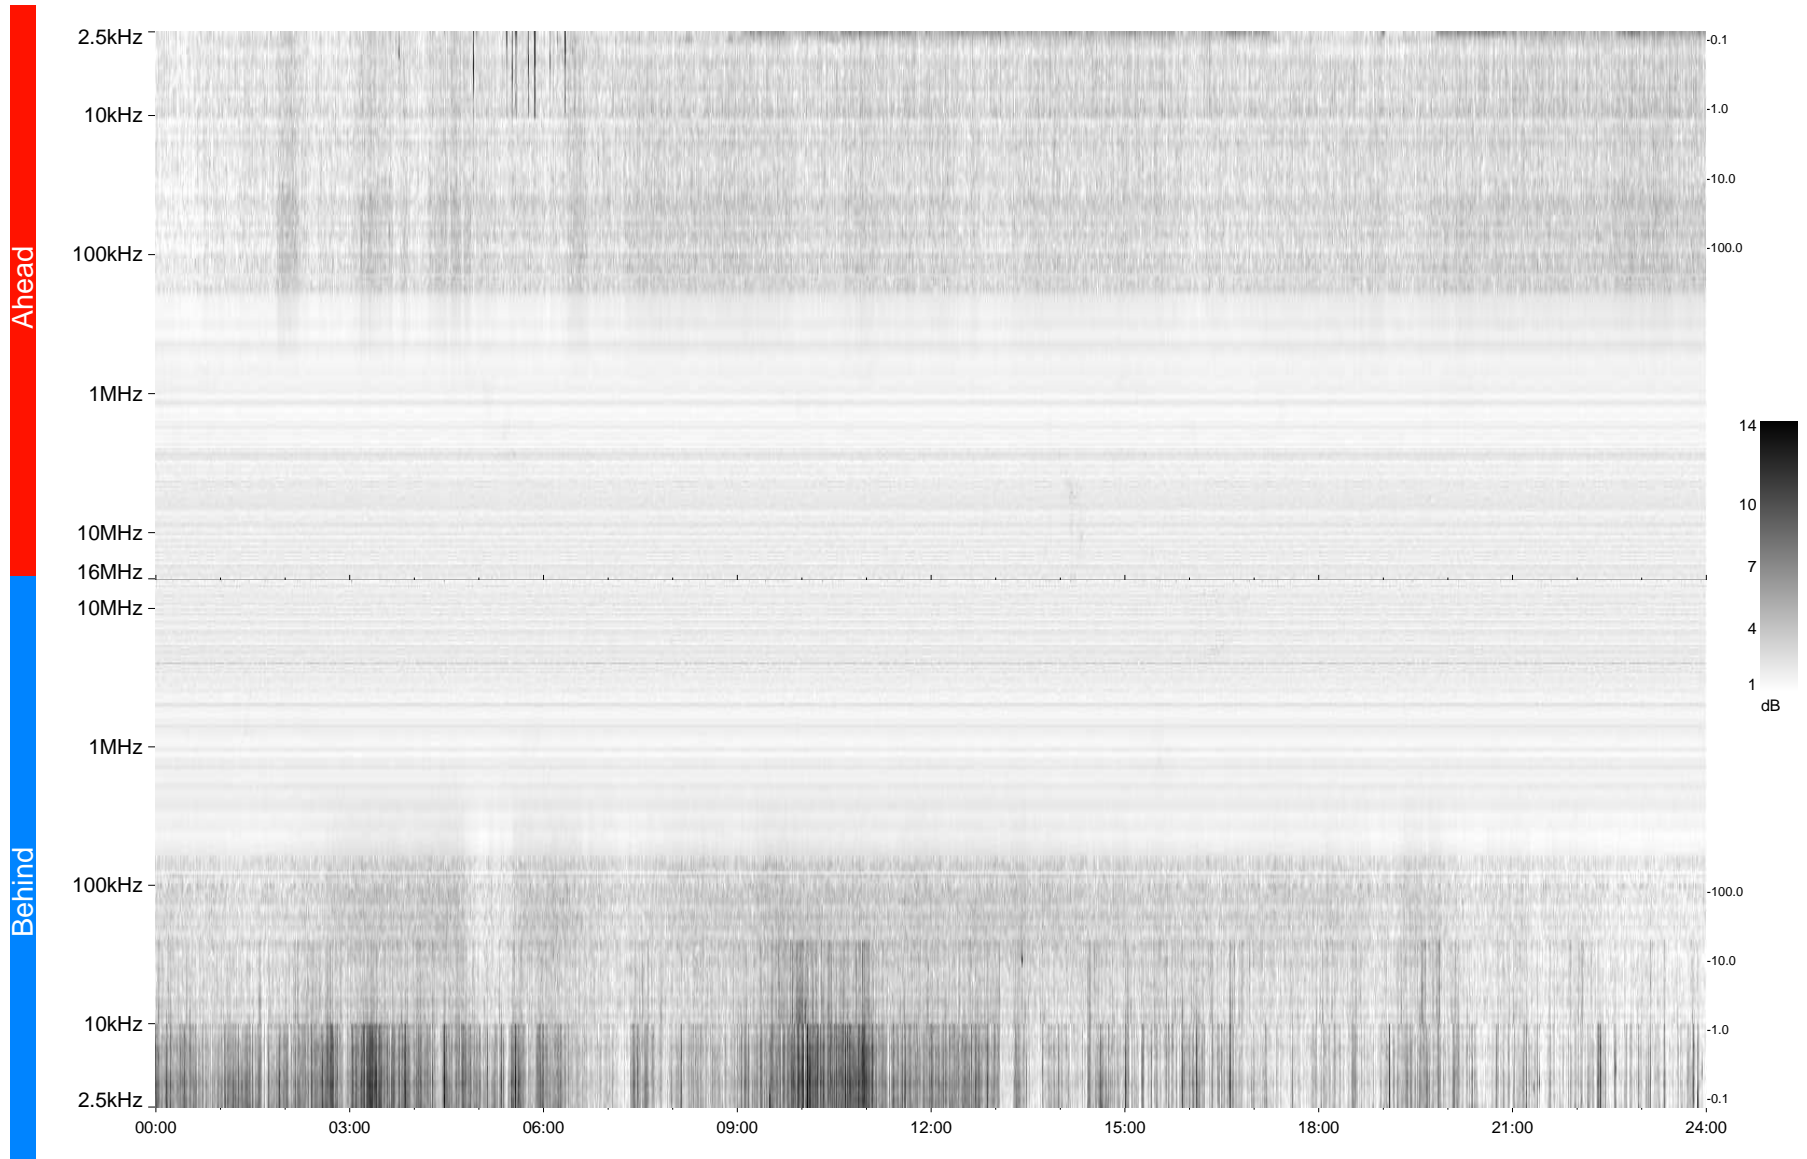

# STEREO/WAVES Daily Summary - 18-Jun-2009 (DOY 169)

Ahead source file = swaves\_ahead\_2009\_169\_1\_04.fin  
Ahead PSE Angle = xxx.x

Behind PSE Angle = xxx.x  
Behind source file = swaves\_behind\_2009\_169\_1\_04.fin

Time (UTC)