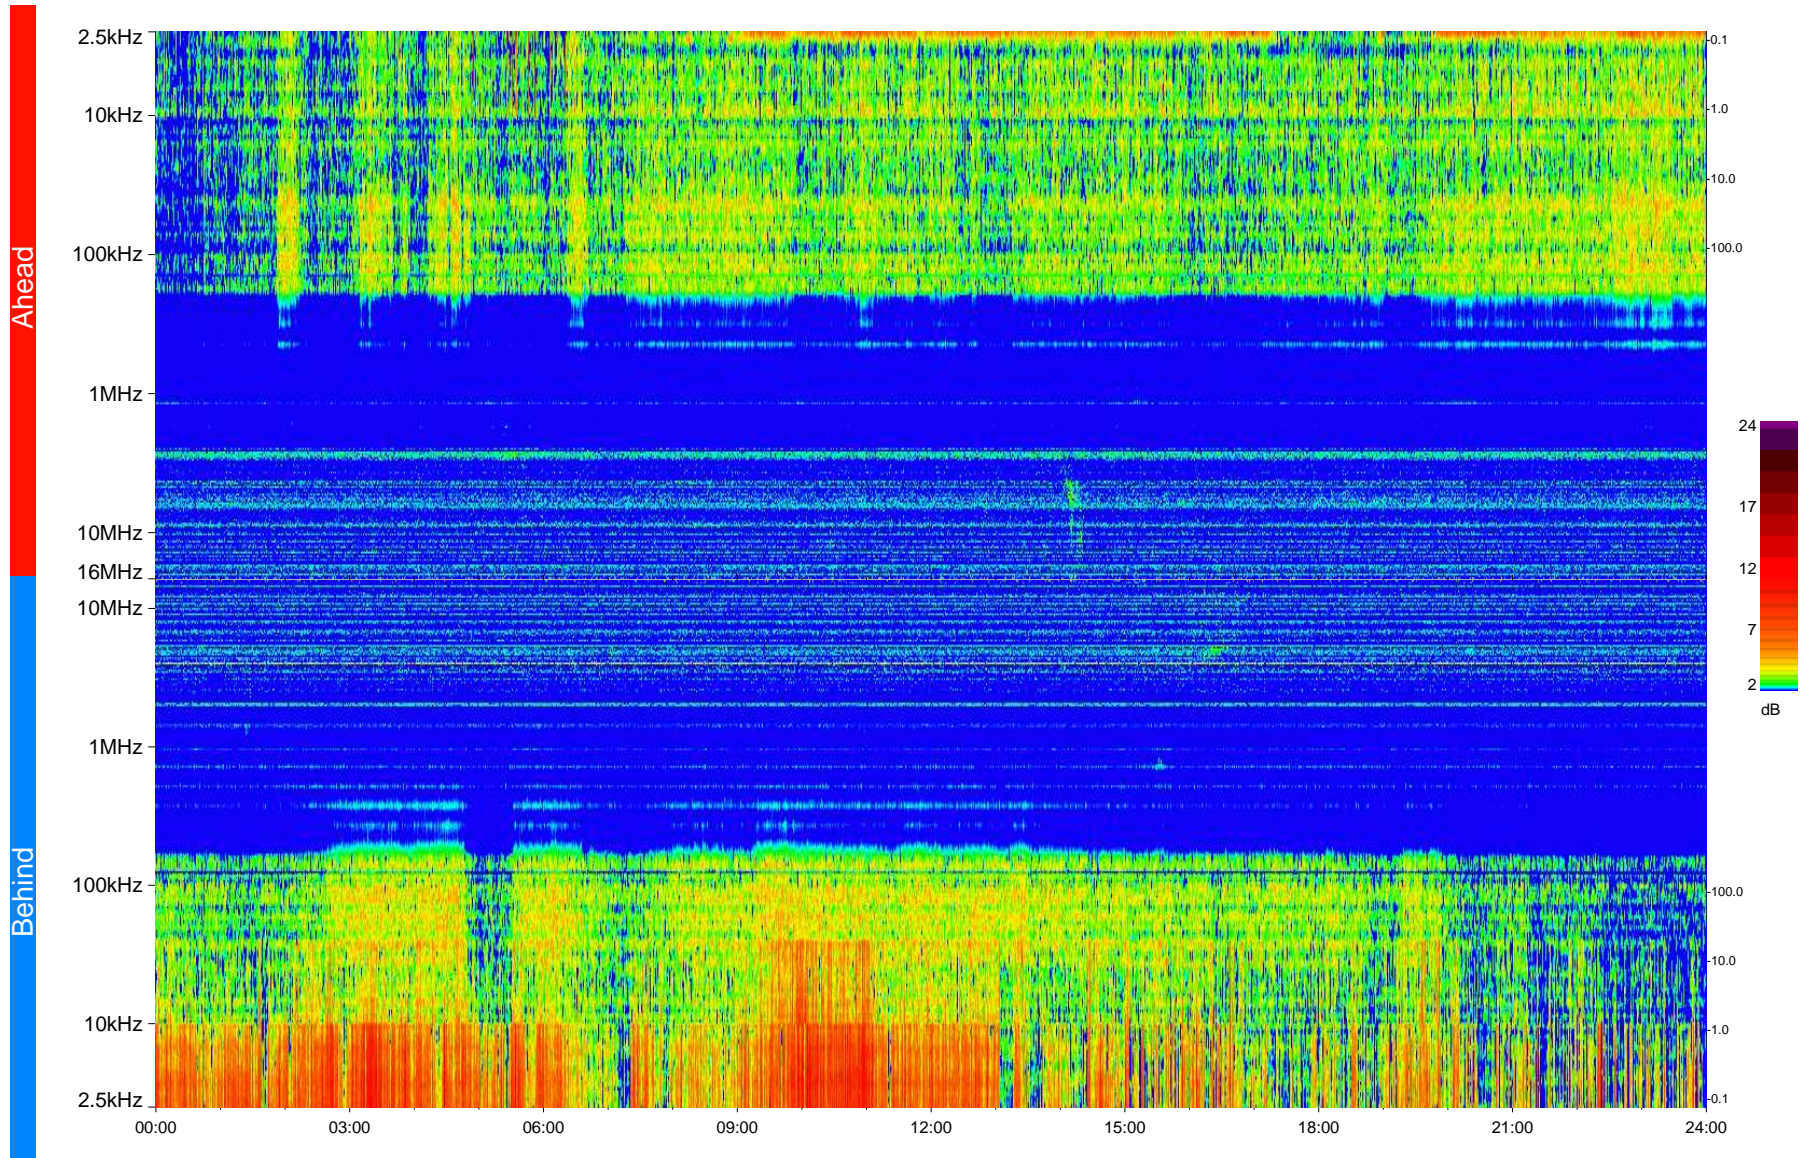

STEREO/WAVES Daily Summary - 18-Jun-2009 (DOY 169)

Ahead source file = swaves_ahead_2009_169_1_04.fin
Ahead PSE Angle = xxx.x

Behind PSE Angle = xxx.x
Behind source file = swaves_behind_2009_169_1_04.fin

Time (UTC)