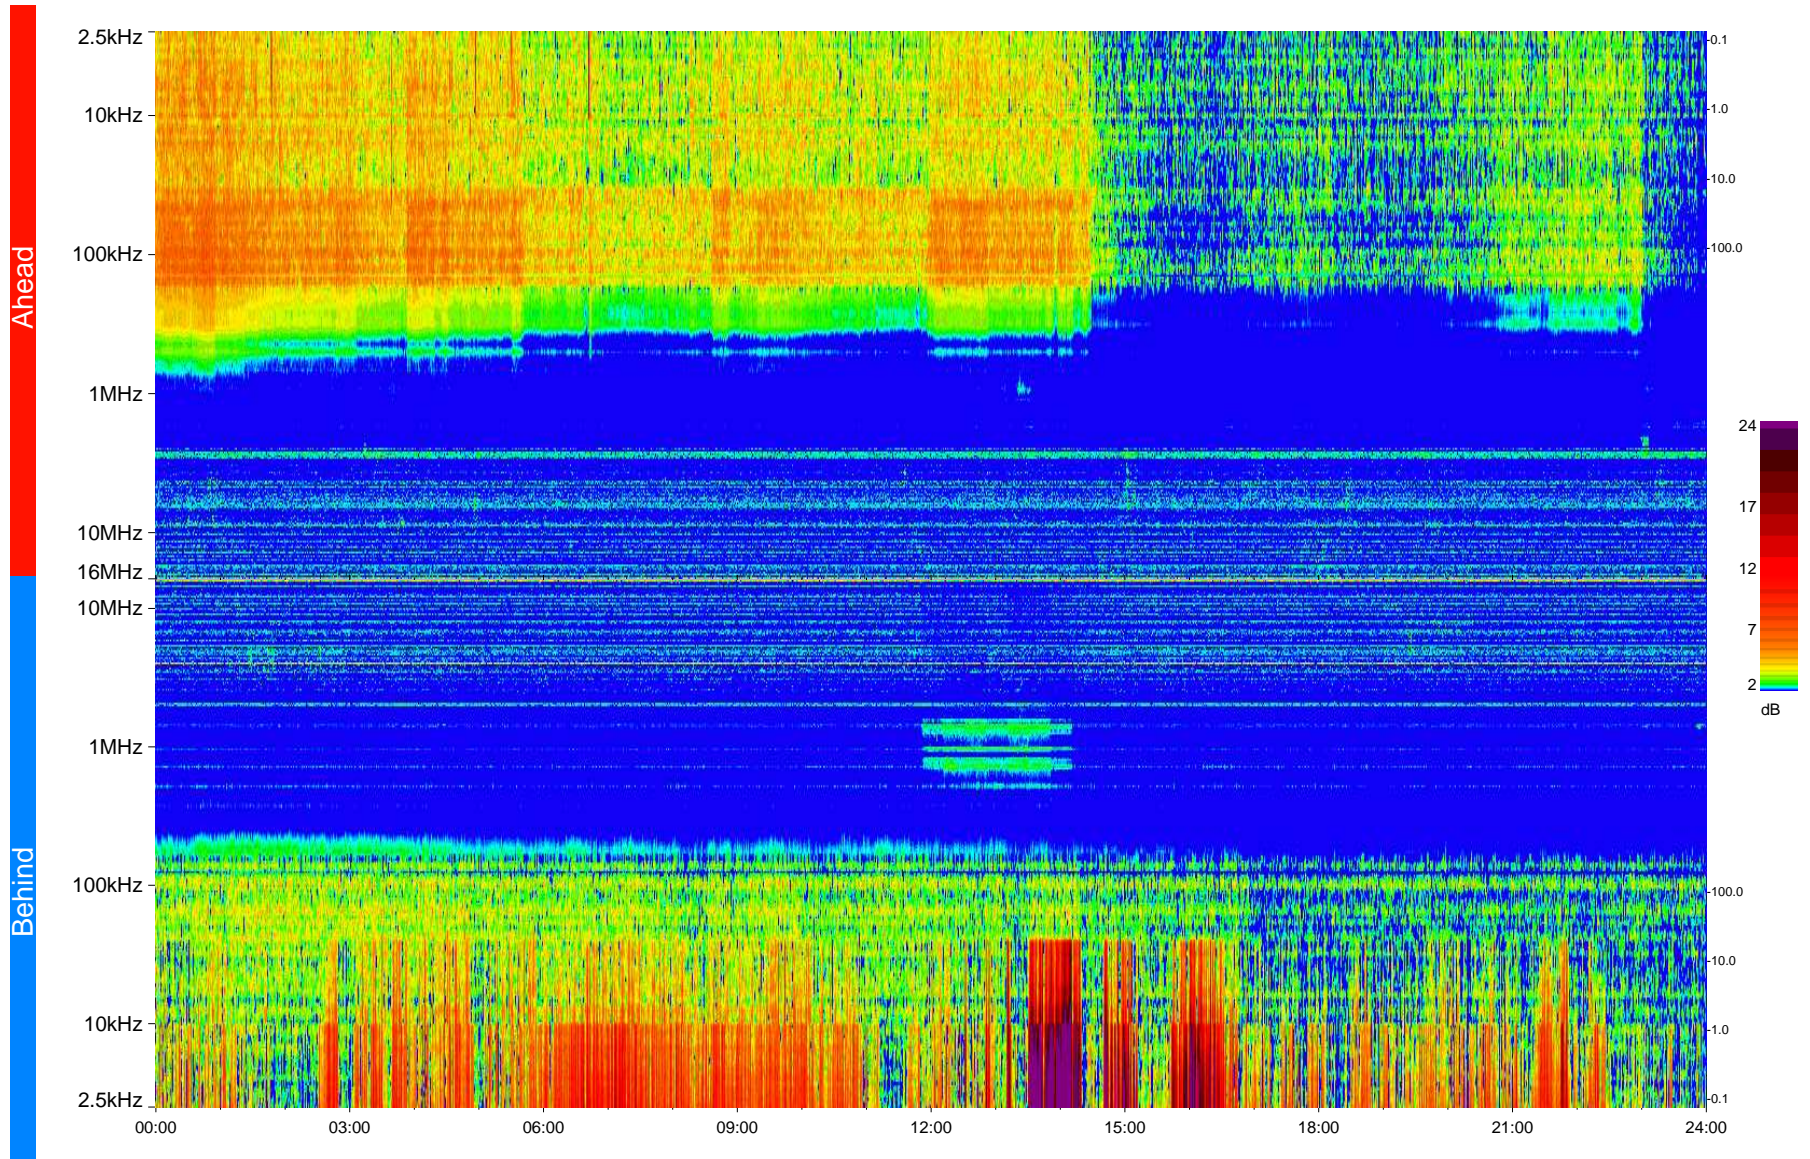

STEREO/WAVES Daily Summary - 16-Jun-2009 (DOY 167)

Ahead source file = swaves_ahead_2009_167_1_04.fin
Ahead PSE Angle = xxx.x

Behind PSE Angle = xxx.x
Behind source file = swaves_behind_2009_167_1_04.fin

Time (UTC)