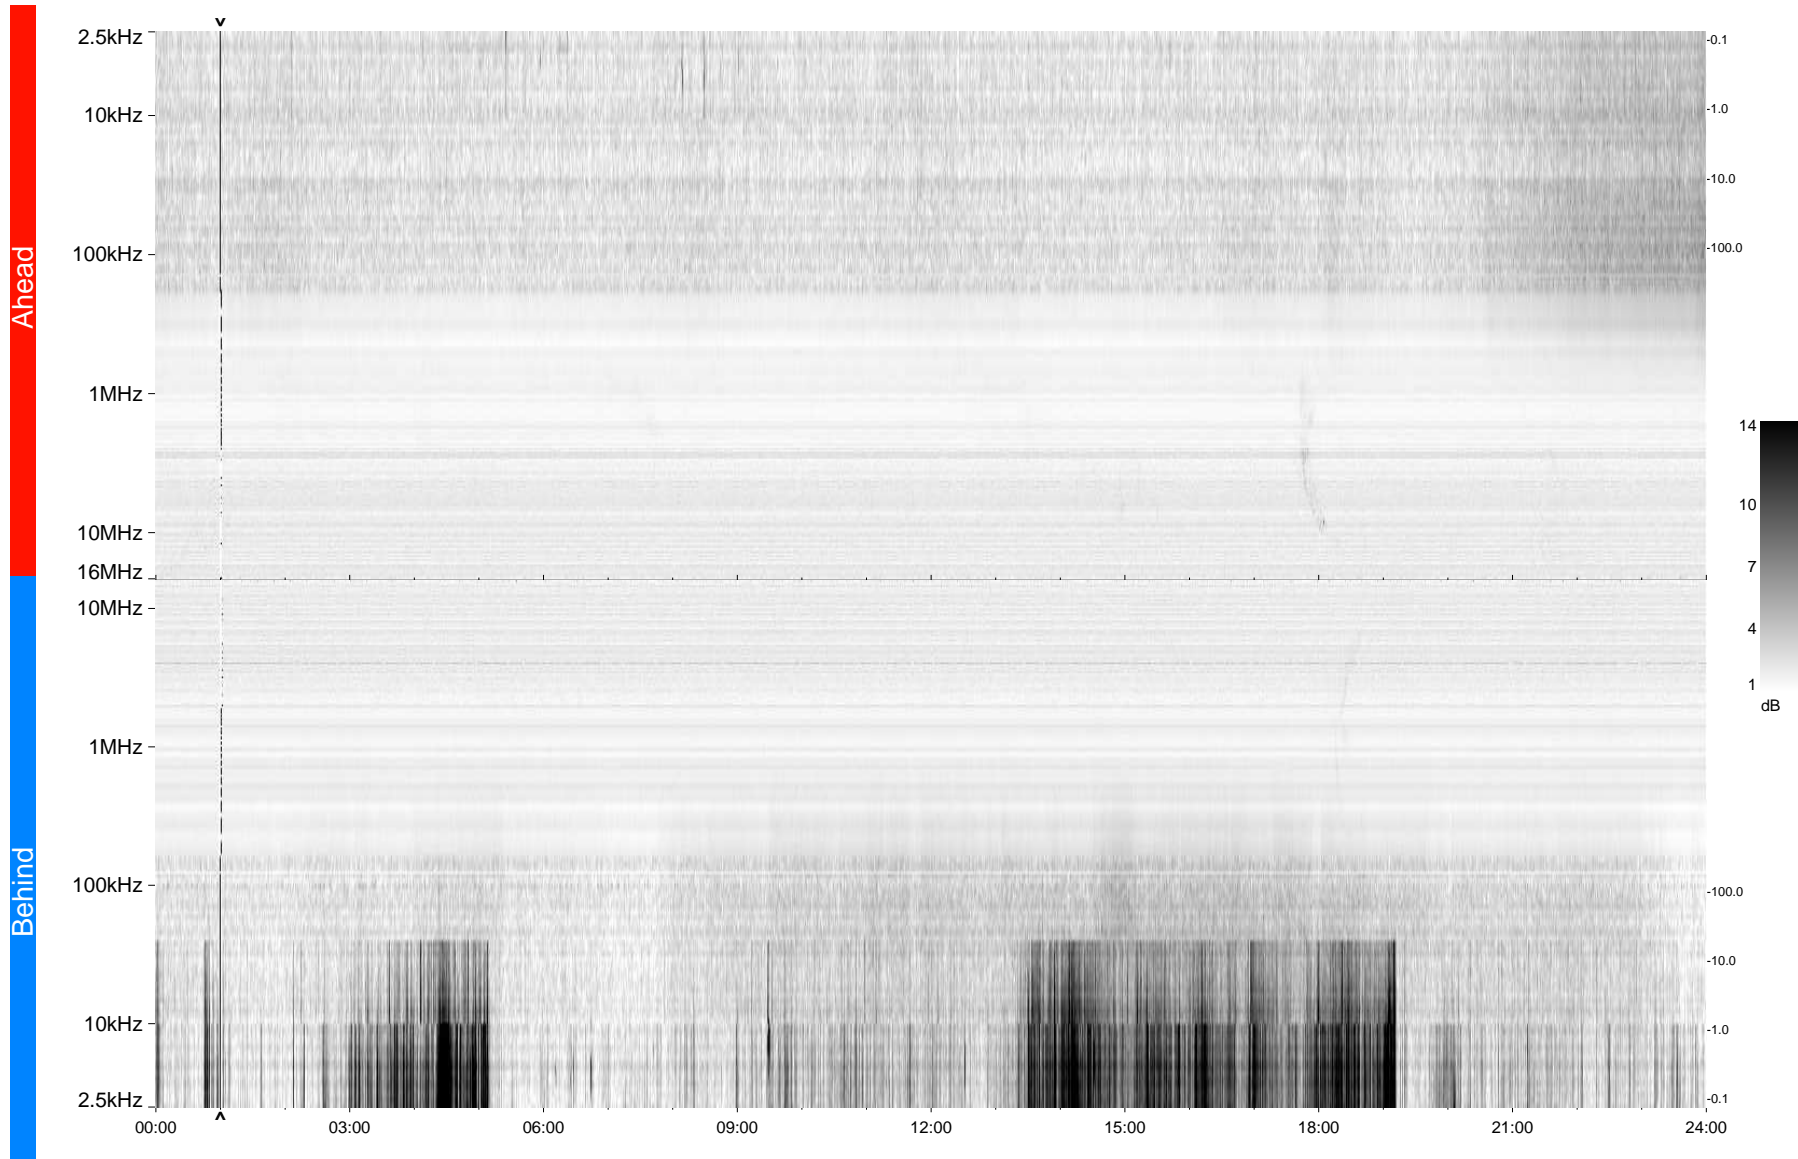

STEREO/WAVES Daily Summary - 15-Jun-2009 (DOY 166)

Ahead source file = swaves_ahead_2009_166_1_04.fin
Ahead PSE Angle = xxx.x

Behind PSE Angle = xxx.x
Behind source file = swaves_behind_2009_166_1_04.fin

Time (UTC)