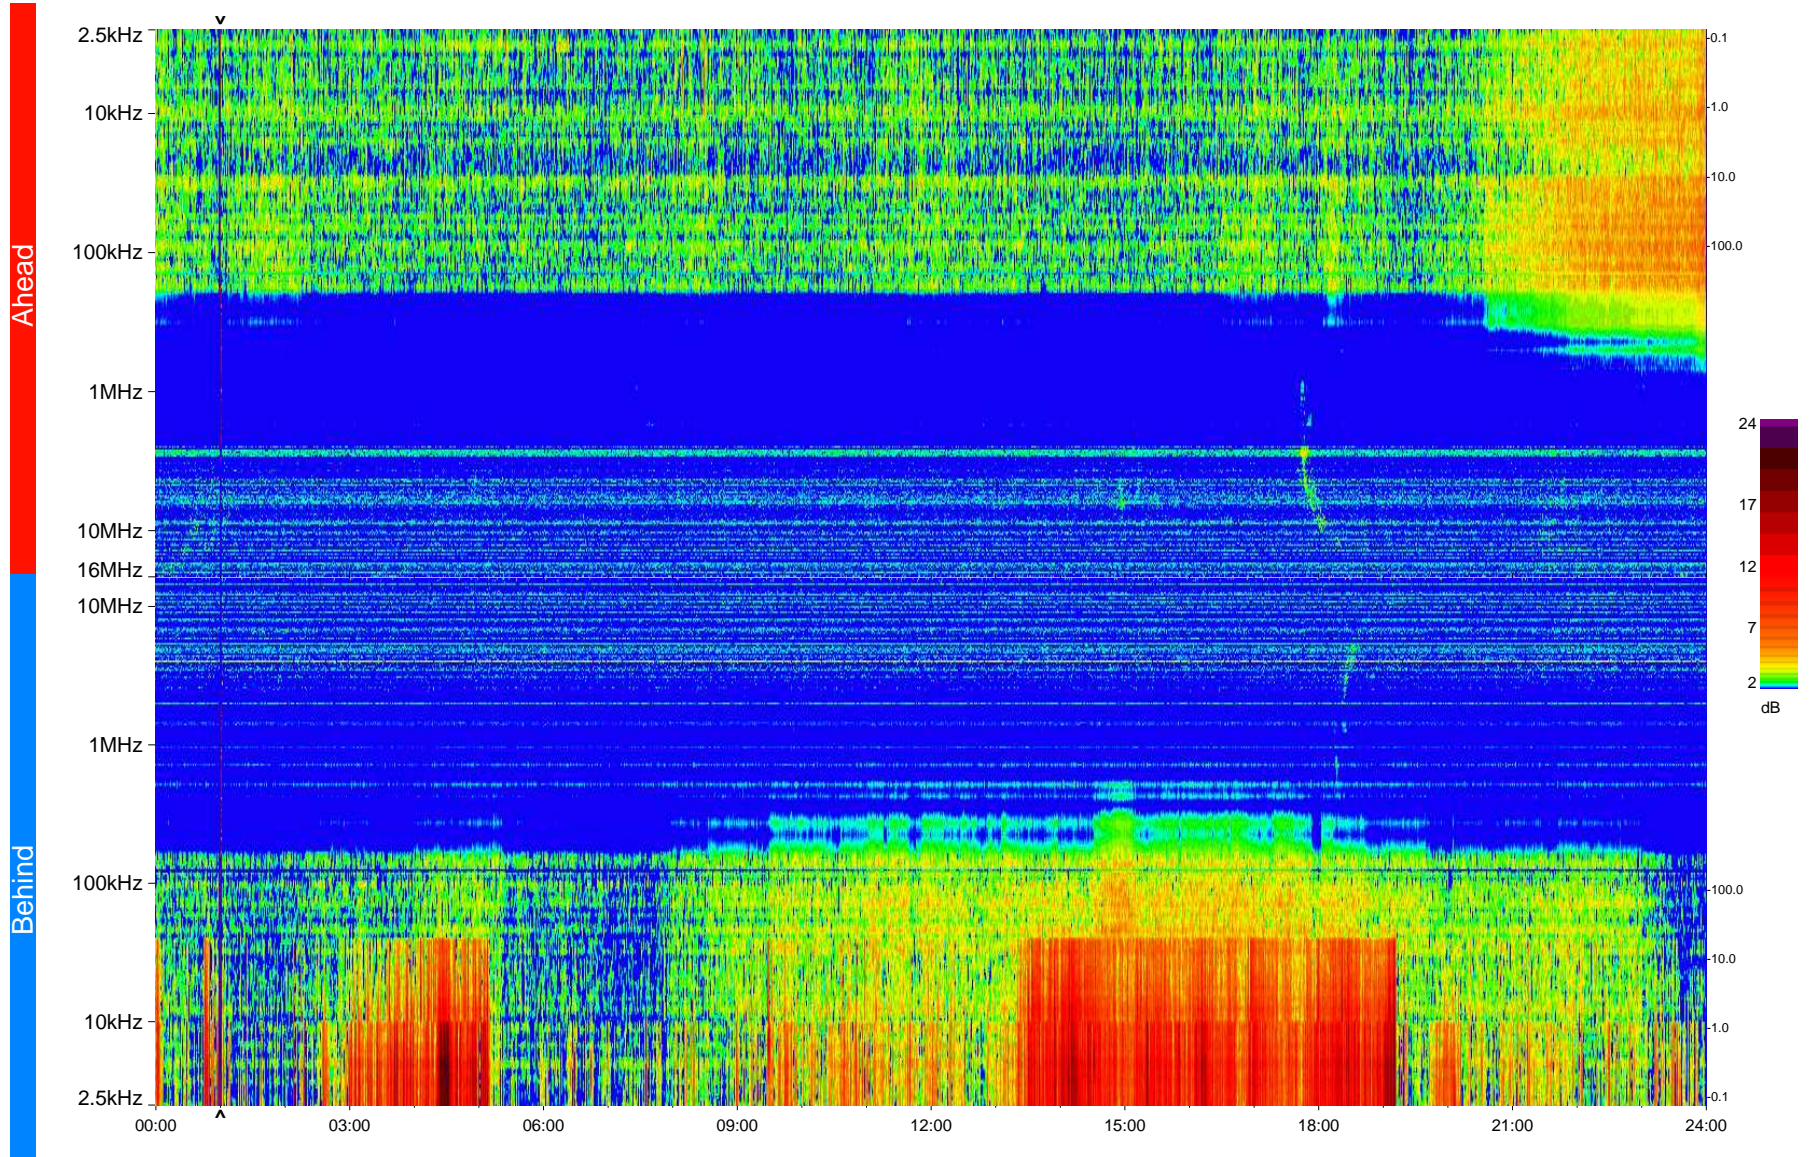

STEREO/WAVES Daily Summary - 15-Jun-2009 (DOY 166)

Ahead source file = swaves_ahead_2009_166_1_04.fin
Ahead PSE Angle = xxx.x

Behind PSE Angle = xxx.x
Behind source file = swaves_behind_2009_166_1_04.fin

Time (UTC)