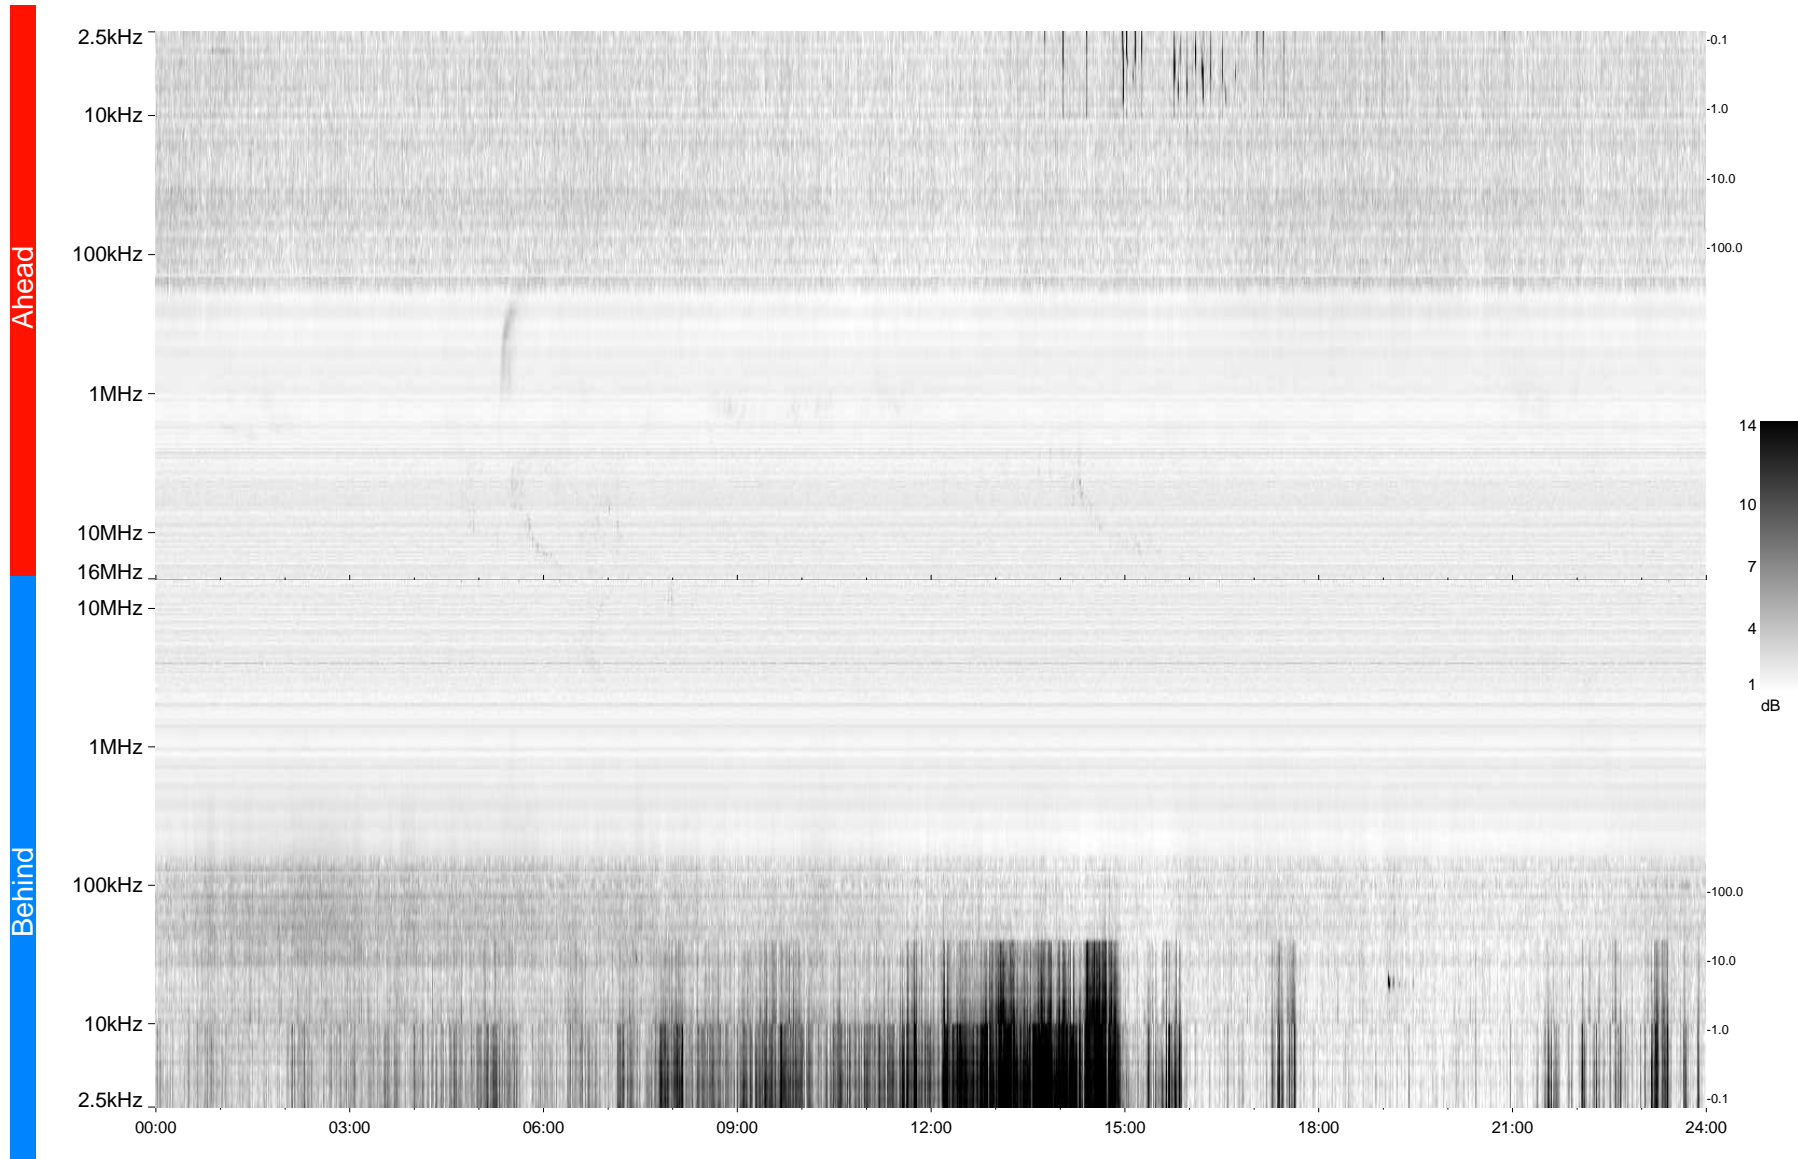

STEREO/WAVES Daily Summary - 14-Jun-2009 (DOY 165)

Ahead source file = swaves_ahead_2009_165_1_04.fin
Ahead PSE Angle = xxx.x

Behind PSE Angle = xxx.x
Behind source file = swaves_behind_2009_165_1_04.fin

Time (UTC)