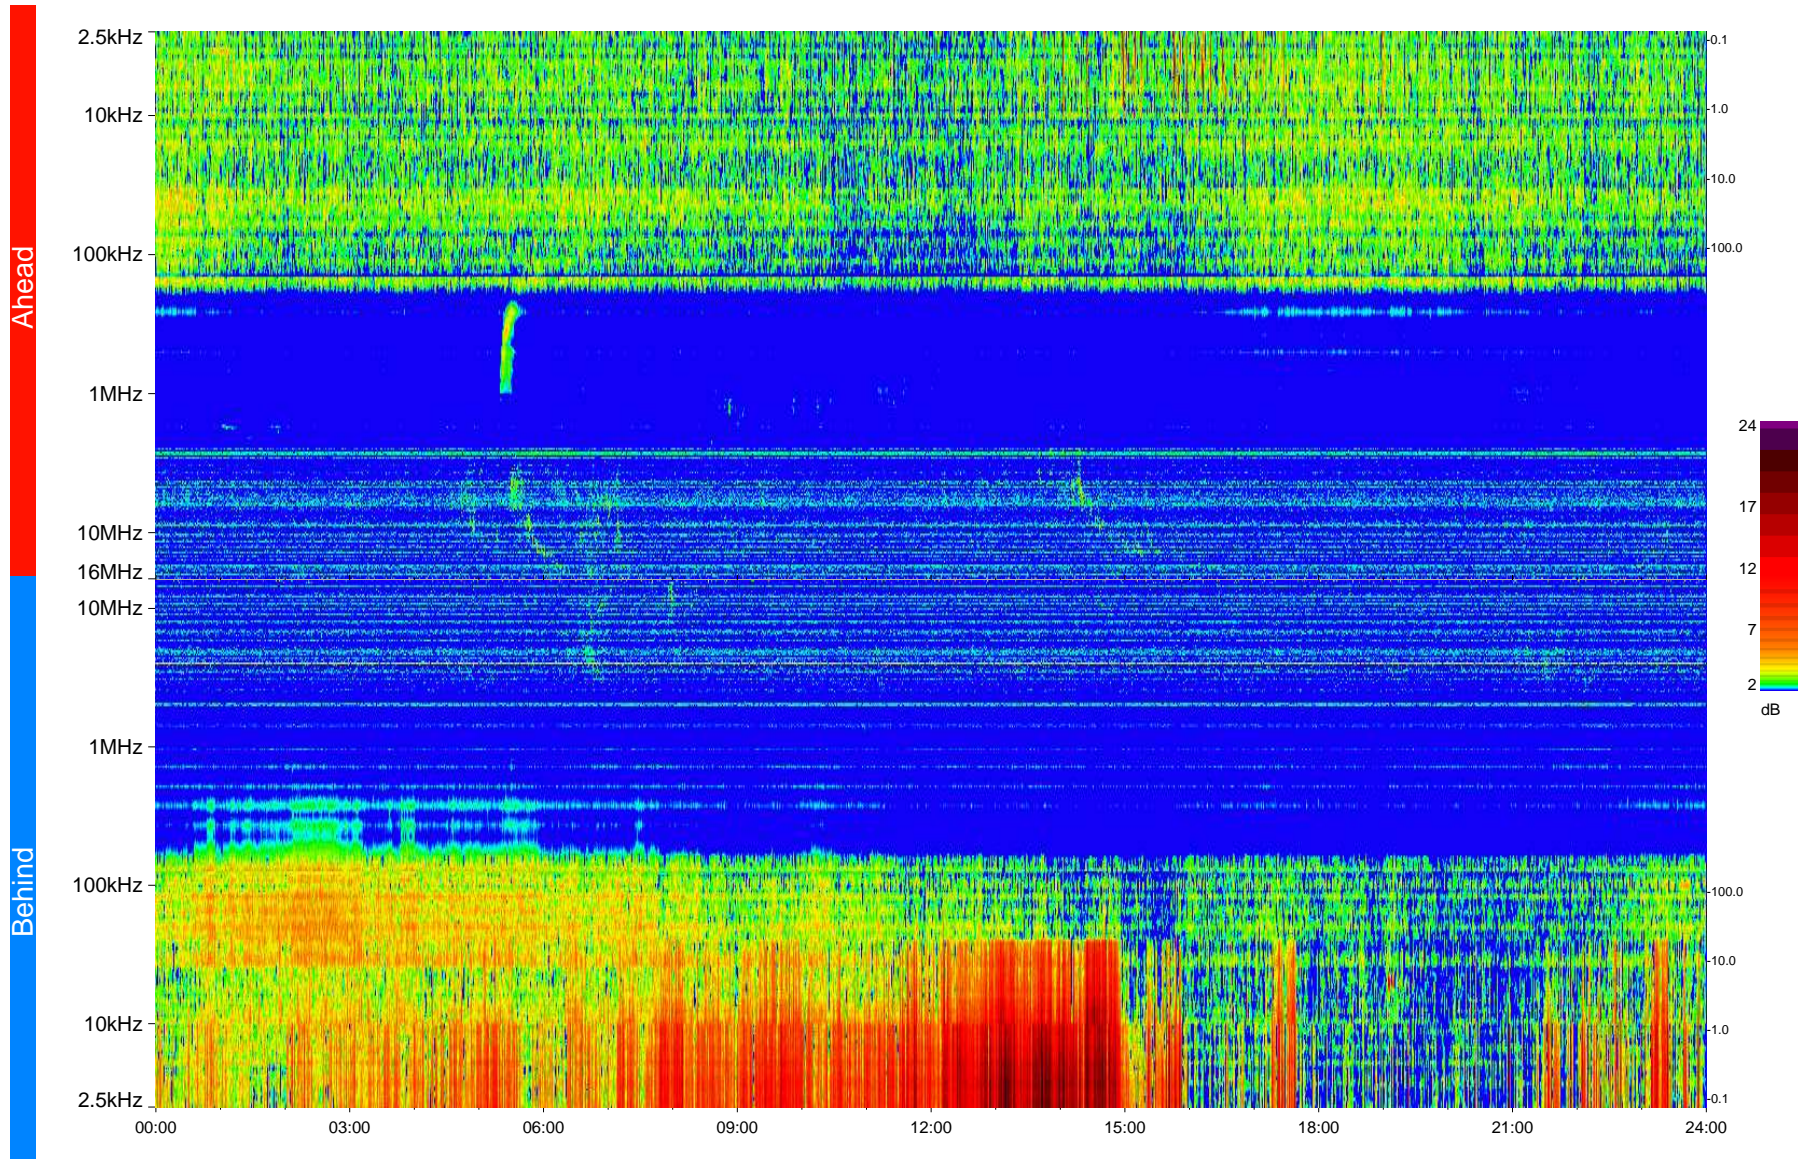

# STEREO/WAVES Daily Summary - 14-Jun-2009 (DOY 165)

Ahead source file = swaves\_ahead\_2009\_165\_1\_04.fin  
Ahead PSE Angle = xxx.x

Behind PSE Angle = xxx.x  
Behind source file = swaves\_behind\_2009\_165\_1\_04.fin

Time (UTC)